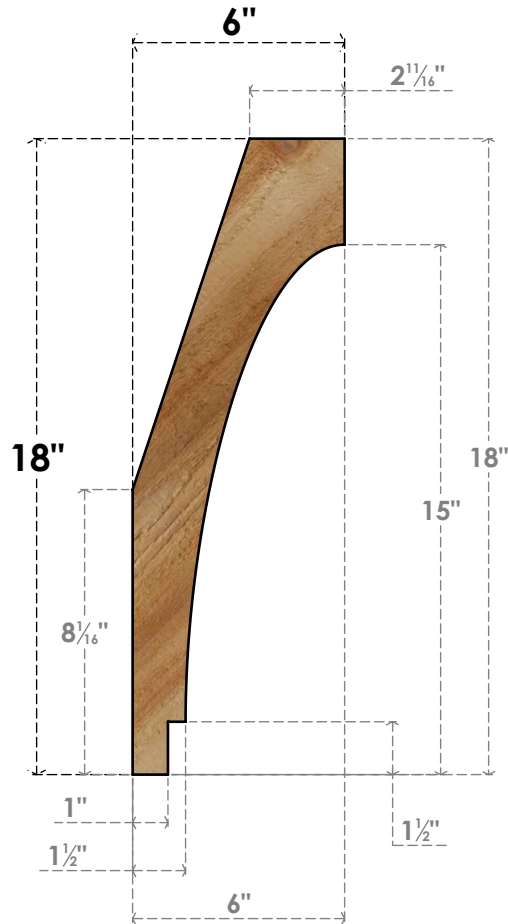

BRC06X06X18IMP00RWR

6"W X 6"D X 18"H IMPERIAL ROUGH SAWN BRACE, WESTERN RED CEDAR

SIDE

FRONT

EKENA MILLWORK
 2300 WEST MAIN ST.
 CLARKSVILLE, TX 75426
 TOLL FREE: 866-607-0453
 WWW.EKENAMILLWORK.COM

NOTES

1. INSTALLATION TO BE COMPLETED IN ACCORDANCE WITH MANUFACTURER'S SPECIFICATIONS.
2. DRAWING MAY NOT BE TO SCALE
3. THIS DRAWING IS INTENDED FOR DESIGN AND PLANNING PURPOSES ONLY.
4. ALL INFORMATION CONTAINED HEREIN WAS CURRENT AT THE TIME OF DEVELOPMENT BUT MUST BE REVIEWED AND APPROVED BY THE PRODUCT MANUFACTURER TO BE CONSIDERED ACCURATE.
5. PRODUCTS ARE NOT KILN DRIED. THIS ITEM IS UNIQUE AND WILL CONTAIN THE NATURAL VARIATIONS THAT THE WOOD SPECIES OFFERS. THIS MAY RESULT IN VARIATIONS UP TO 1/4"