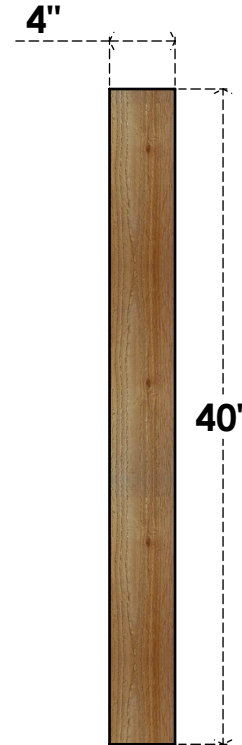

BRC04X34X40TRA00RWR

4"W X 34"D X 40"H TRADITIONAL ROUGH SAWN BRACE, WESTERN RED CEDAR

SIDE

FRONT

EKENA MILLWORK
 2300 WEST MAIN ST.
 CLARKSVILLE, TX 75426
 TOLL FREE: 866-607-0453
 WWW.EKENAMILLWORK.COM

NOTES

1. INSTALLATION TO BE COMPLETED IN ACCORDANCE WITH MANUFACTURER'S SPECIFICATIONS.
2. DRAWING MAY NOT BE TO SCALE
3. THIS DRAWING IS INTENDED FOR DESIGN AND PLANNING PURPOSES ONLY.
4. ALL INFORMATION CONTAINED HEREIN WAS CURRENT AT THE TIME OF DEVELOPMENT BUT MUST BE REVIEWED AND APPROVED BY THE PRODUCT MANUFACTURER TO BE CONSIDERED ACCURATE.
5. PRODUCTS ARE NOT KILN DRIED. THIS ITEM IS UNIQUE AND WILL CONTAIN THE NATURAL VARIATIONS THAT THE WOOD SPECIES OFFERS. THIS MAY RESULT IN VARIATIONS UP TO 1/4"