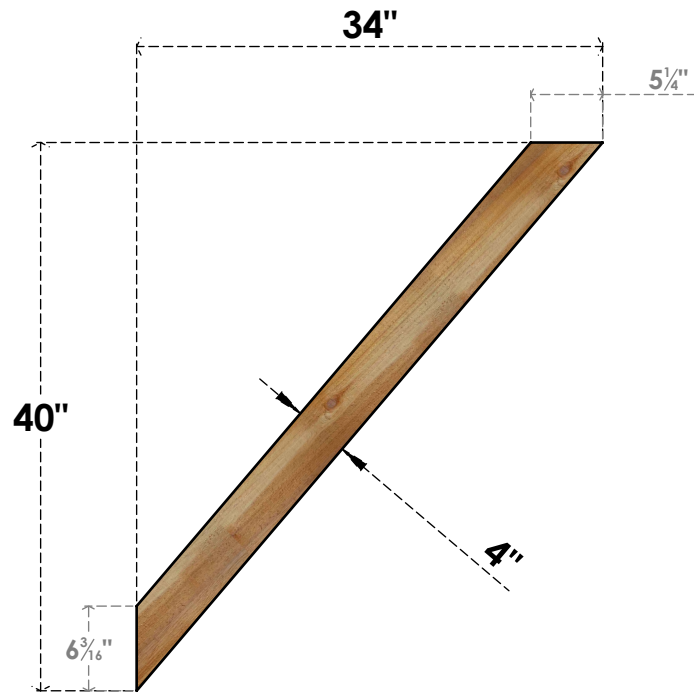

BRC04X34X40TRA00RWR

4"W X 34"D X 40"H TRADITIONAL ROUGH SAWN BRACE, WESTERN RED CEDAR

SIDE

FRONT

EKENA MILLWORK
 2300 WEST MAIN ST.
 CLARKSVILLE, TX 75426
 TOLL FREE: 866-607-0453
 WWW.EKENAMILLWORK.COM

NOTES