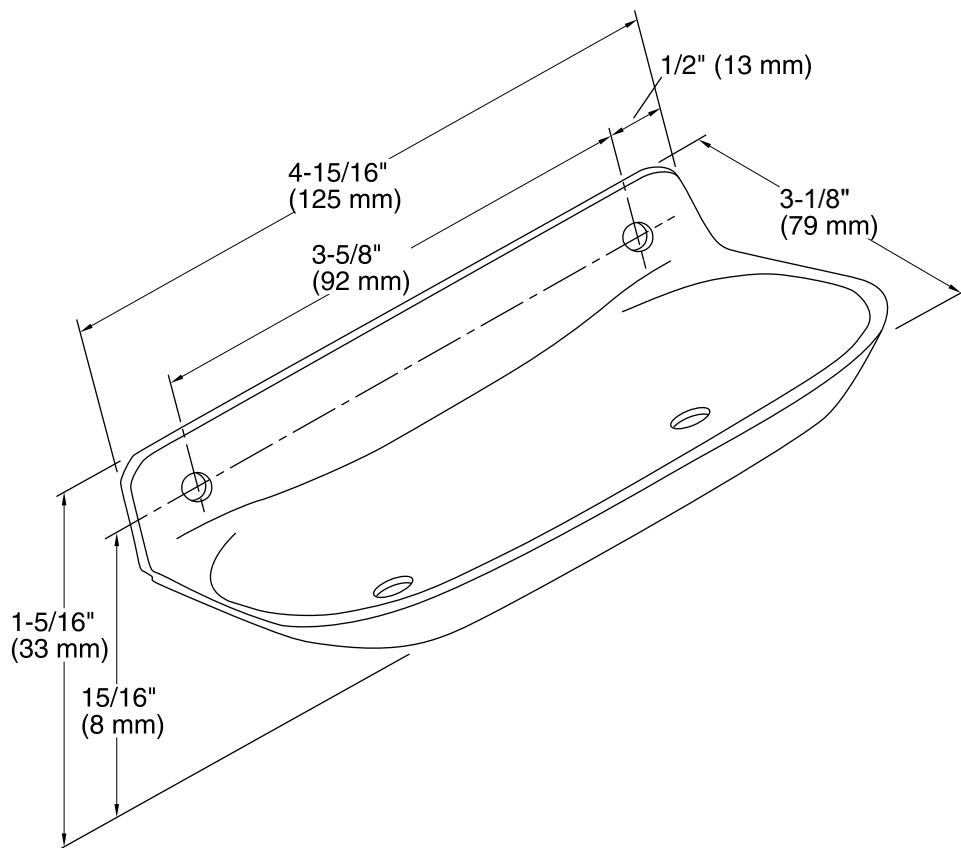

Features

- Bright chrome soap dish with drainage holes
- Solid brass construction for durability and reliability
- KOHLER finishes resist corrosion and tarnishing, exceeding industry durability standards two times
- For use with Brockway™ wash sink

	BC	Bright Chrome
--	----	---------------

Technical Information

All product dimensions are nominal.

Notes

Install this product according to the installation guide.

CAUTION: Risk of personal injury. Do not install these products in any area where they are likely to be used inadvertently as a grab bar or support bar. These products are not designed or intended for use as a grab bar or support bar.