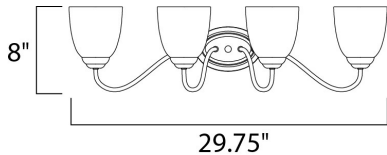

MEASUREMENTS

DIMENSION : 29.75" W x 8" H x 8" Ext
 BACK PLATE : 4.25" W x 6" H x 4.25" HCO
 HANGING WEIGHT : 5.6 lb

LAMPING

INPUT VOLTAGE : 120V
 BULB : 4 x 60W Incandescent E26 Medium , 240W Total
 BULB INCLUDED : (Not Included)
 DIMMABLE : Yes