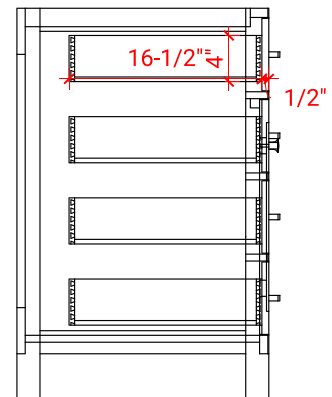

BRISTOL 60" DOUBLE SINK BASE CABINET

ARIEL

H060D

BASE CABINET DIMENSIONS

60" W x 21.5" D x 33.5" H

FEATURES

- Solid wood frame with engineered wood panels
- Dovetail drawers and joints
- Soft closing doors & drawers

HARDWARE FINISHES

Brushed Nickel Satin Brass Matte Black Polished Chrome

AVAILABLE COLORS

White Grey

FRONT VIEW

SIDE VIEW

PLAN VIEW

60" DOUBLE OVAL SINK COUNTERTOP WITH 1.5 IN. THICKNESS

ARIEL

OVERALL DIMENSIONS

60.25" W x 22" D x 1.5" H

COUNTERTOP OPTIONS

Carrara White Quartz
CQ-060D-OVL-CT

FEATURES

- Solid countertop with mitered edges & seams
- Undermount white oval sink
- Pre-drilled for 8" widespread faucet

INCLUDED

- Countertop
- Matching Backsplash
- Oval Sinks

COUNTERTOP PLAN VIEW

EDGE SIDE VIEW

THREE DIMENSIONAL COUNTERTOP VIEW