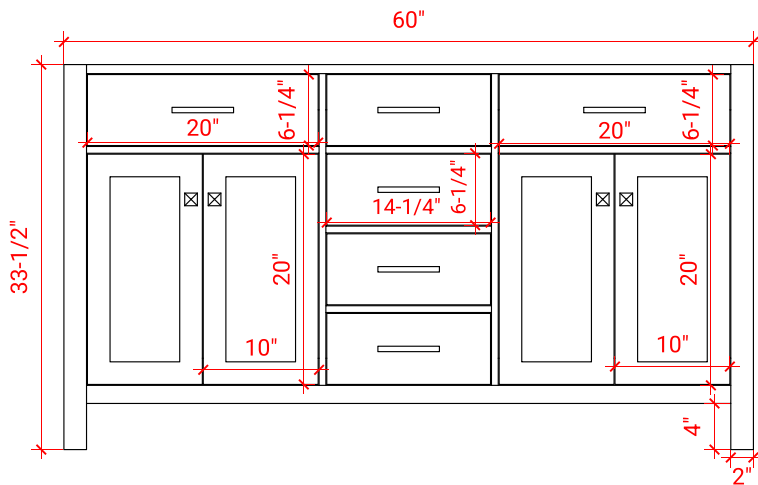

BRISTOL 60" DOUBLE SINK BASE CABINET

ARIEL

H060D

BASE CABINET DIMENSIONS

60" W x 21.5" D x 33.5" H

FEATURES

- Solid wood frame with engineered wood panels
- Dovetail drawers and joints
- Soft closing doors & drawers

HARDWARE FINISHES

Brushed Nickel Satin Brass Matte Black Polished Chrome

AVAILABLE COLORS

White Grey

FRONT VIEW

SIDE VIEW

PLAN VIEW

60" DOUBLE OVAL SINK COUNTERTOP WITH 1.5 IN. THICKNESS

ARIEL

OVERALL DIMENSIONS

60.25" W x 22" D x 1.5" H

COUNTERTOP OPTIONS

Carrara White Quartz
CQ-060D-OVL-CT

FEATURES

- Solid countertop with mitered edges & seams
- Undermount white oval sink
- Pre-drilled for 8" widespread faucet

INCLUDED

- Countertop
- Matching Backsplash
- Oval Sinks

COUNTERTOP PLAN VIEW

EDGE SIDE VIEW

THREE DIMENSIONAL COUNTERTOP VIEW