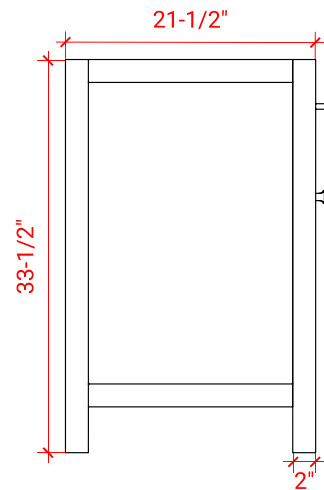

BRISTOL 60" DOUBLE SINK BASE CABINET

ARIEL

H060D

BASE CABINET DIMENSIONS

60" W x 21.5" D x 33.5" H

FEATURES

- Solid wood frame with engineered wood panels
- Dovetail drawers and joints
- Soft closing doors & drawers

HARDWARE FINISHES

Brushed Nickel Satin Brass Matte Black Polished Chrome

AVAILABLE COLORS

White Grey

FRONT VIEW

SIDE VIEW

PLAN VIEW

60" DOUBLE OVAL SINK COUNTERTOP WITH 1.5 IN. THICKNESS

ARIEL

OVERALL DIMENSIONS

60.25" W x 22" D x 1.5" H

COUNTERTOP OPTIONS

Carrara White Quartz
CQ-060D-OVL-CT

FEATURES

- Solid countertop with mitered edges & seams
- Undermount white oval sink
- Pre-drilled for 8" widespread faucet

INCLUDED

- Countertop
- Matching Backsplash
- Oval Sinks

COUNTERTOP PLAN VIEW

EDGE SIDE VIEW

THREE DIMENSIONAL COUNTERTOP VIEW