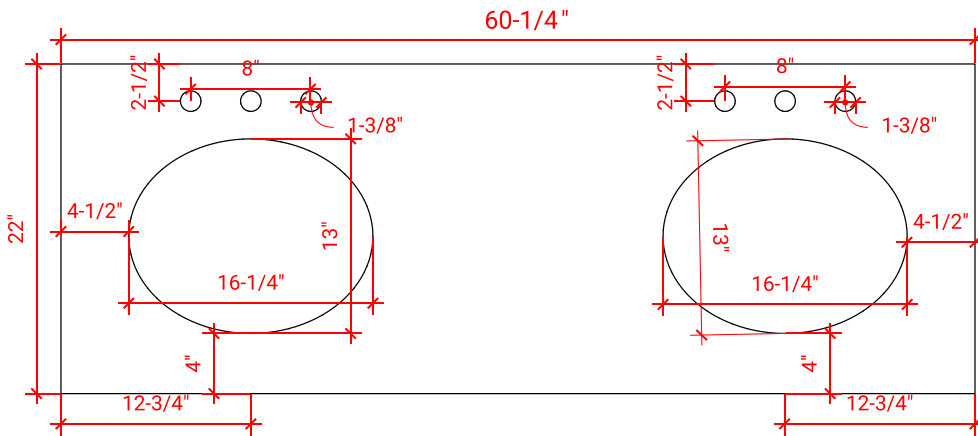

BRISTOL 60" DOUBLE SINK BASE CABINET

ARIEL

H060D

BASE CABINET DIMENSIONS

60" W x 21.5" D x 33.5" H

FEATURES

- Solid wood frame with engineered wood panels
- Dovetail drawers and joints
- Soft closing doors & drawers

ARIEL

OVERALL DIMENSIONS

60.25" W x 22" D x 1.5" H

COUNTERTOP OPTIONS

Carrara White Quartz
CQ-060D-OVL-CT

FEATURES

- Solid countertop with mitered edges & seams
- Undermount white oval sink
- Pre-drilled for 8" widespread faucet

INCLUDED

- Countertop
- Matching Backsplash
- Oval Sinks

COUNTERTOP PLAN VIEW

EDGE SIDE VIEW

THREE DIMENSIONAL COUNTERTOP VIEW