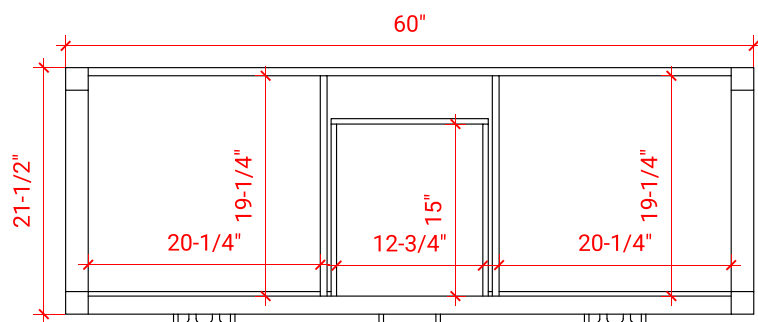

BRISTOL 60" DOUBLE SINK BASE CABINET

ARIEL

H060D

BASE CABINET DIMENSIONS

60" W x 21.5" D x 33.5" H

FEATURES

- Solid wood frame with engineered wood panels
- Dovetail drawers and joints
- Soft closing doors & drawers

HARDWARE FINISHES

Brushed Nickel   Satin Brass   Matte Black   Polished Chrome

AVAILABLE COLORS

White   Grey

PLAN VIEW