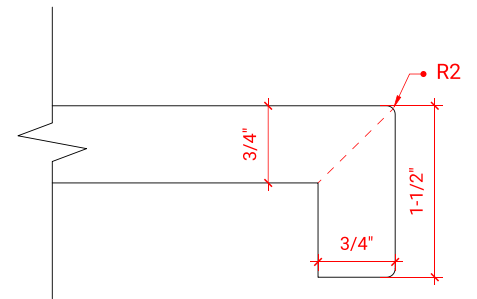

BRISTOL 60" DOUBLE SINK BASE CABINET

ARIEL

H060D

BASE CABINET DIMENSIONS

60" W x 21.5" D x 33.5" H

FEATURES

- Solid wood frame with engineered wood panels
- Dovetail drawers and joints
- Soft closing doors & drawers

ARIEL

OVERALL DIMENSIONS

60.25" W x 22" D x 1.5" H

COUNTERTOP OPTIONS

Carrara White Quartz
CQ-060D-OVL-CT

FEATURES

- Solid countertop with mitered edges & seams
- Undermount white oval sink
- Pre-drilled for 8" widespread faucet

INCLUDED

- Countertop
- Matching Backsplash
- Oval Sinks

COUNTERTOP PLAN VIEW

EDGE SIDE VIEW

THREE DIMENSIONAL COUNTERTOP VIEW