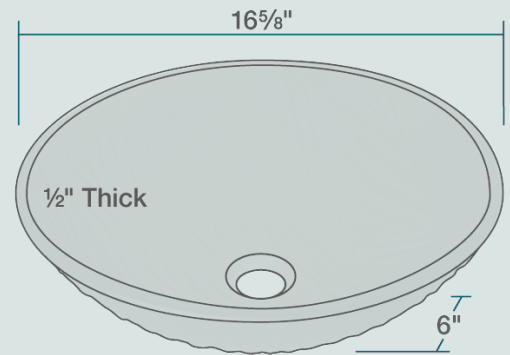

16 5/8" x 16 5/8" x 6"
 Tempered Glass
 Limited Lifetime Warranty
 Brown-Colored Texture

Accessories

*Accessories not included

UPC: 817299010357

Features

Vessel Installation	18" Minimum Cabinet Size	1/2" Thick	Tempered Glass	Limited Lifetime Warranty	One Bowl