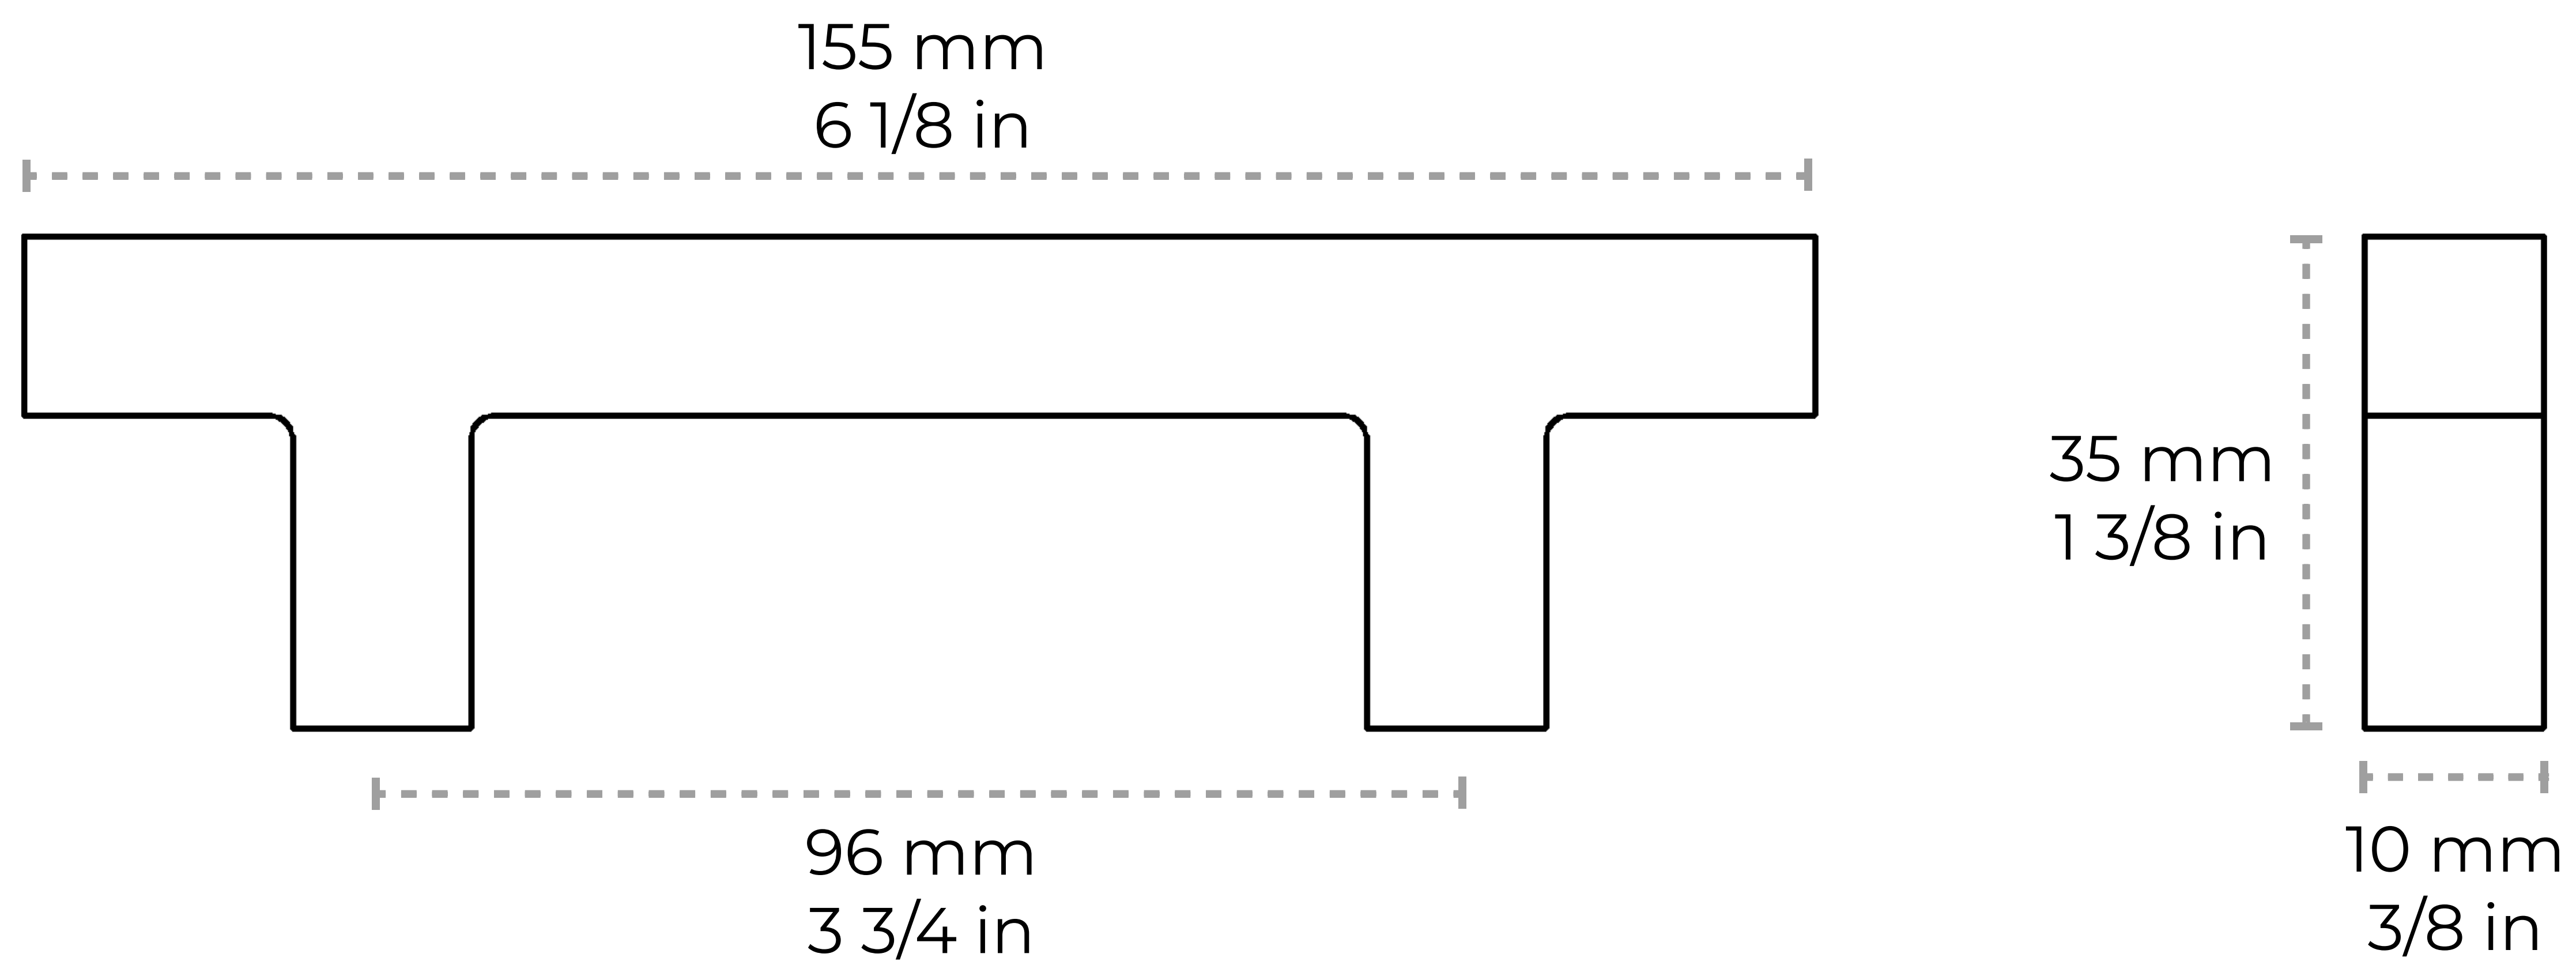

HD-SS154-96

[Handle SS154] Stainless Steel Modern Sleek Handle Pull

Material	Stainless Steel
Weight	0.11 lbs
Length	155 mm 6 1/8 in
Width	10 mm 3/8 in
Projection	35 mm 1 3/8 in
Center to Center	96 mm 3 3/4 in