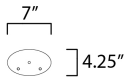

MEASUREMENTS

DIMENSION : 14.5" W x 9.5" H x 6.5" Ext
 BACK PLATE : 7" W x 4.25" H x 7.5" HCO
 HANGING WEIGHT : 3.7 lb

LAMPING

INPUT VOLTAGE : 120V
 BULB : 2 x 60W Incandescent E26 Medium , 120W Total
 BULB INCLUDED : (Not Included)
 DIMMABLE : Yes
 LIGHTING_DIRECTION : Omni