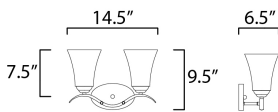

PRODUCT DESCRIPTION

Gently waving arms of Satin Nickel or Oil Rubbed Bronze support tall-profile Frosted glass shades creating a scale normally not found in this category of lighting. The bath vanity may be installed up or down and also includes a Polished Chrome finish.

MEASUREMENTS

DIMENSION : 14.5" W x 9.5" H x 6.5" Ext
 BACK PLATE : 7" W x 4.25" H x 7.5" HCO
 HANGING WEIGHT : 3.7 lb

LAMPING

INPUT VOLTAGE : 120V
 BULB : 2 x 60W Incandescent E26 Medium , 120W Total
 BULB INCLUDED : (Not Included)
 DIMMABLE : Yes
 LIGHTING_DIRECTION : Omni