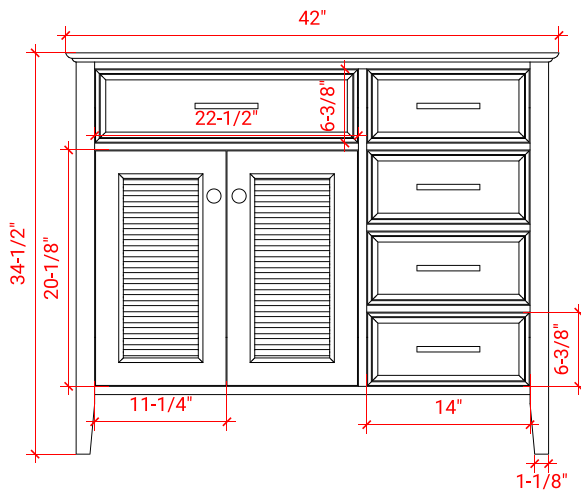

KENSINGTON 42" LEFT OFFSET CABINET

ARIEL

D043S-L

BASE CABINET DIMENSIONS

42" W x 21.5" D x 34.5" H

FEATURES

- Solid wood frame & plywood panels
- Dovetail drawers and joints
- Soft closing doors & drawers

HARDWARE FINISHES

Brushed Nickel   Satin Brass   Matte Black   Polished Chrome

AVAILABLE COLORS

White   Grey   Midnight Blue   Espresso

FRONT VIEW

SIDE VIEW

PLAN VIEW