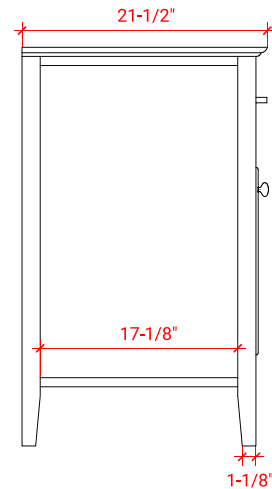

KENSINGTON 42" LEFT OFFSET CABINET

ARIEL

D043S-L

BASE CABINET DIMENSIONS

42" W x 21.5" D x 34.5" H

FEATURES

- Solid wood frame & plywood panels
- Dovetail drawers and joints
- Soft closing doors & drawers

HARDWARE FINISHES

Brushed Nickel   Satin Brass   Matte Black   Polished Chrome

AVAILABLE COLORS

White   Grey   Midnight Blue   Espresso

FRONT VIEW

SIDE VIEW

PLAN VIEW