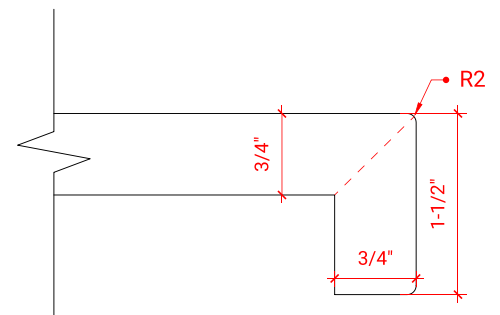

EDGE SIDE VIEW