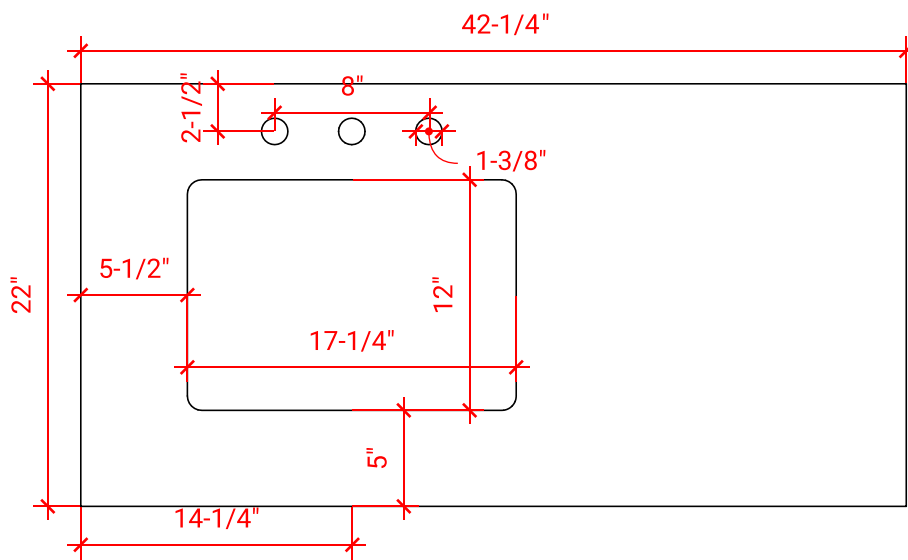

42" LEFT RECTANGLE SINK COUNTERTOP WITH 1.5 IN. THICKNESS

ARIEL

OVERALL DIMENSIONS

42.25" W x 22" D x 1.5" H

COUNTERTOP OPTIONS

Carrara White Quartz
CQ-042S-L-REC-CT

FEATURES

- Solid countertop with mitered edges & seams
- Undermount white rectangular sink
- Pre-drilled for 8" widespread faucet

INCLUDED

- Countertop
- Matching Backsplash
- Rectangle Sink

COUNTERTOP PLAN VIEW