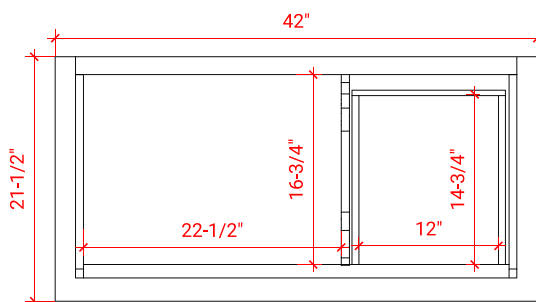

KENSINGTON 42" LEFT OFFSET CABINET

ARIEL

D043S-L

BASE CABINET DIMENSIONS

42" W x 21.5" D x 34.5" H

FEATURES

- Solid wood frame & plywood panels
- Dovetail drawers and joints
- Soft closing doors & drawers

HARDWARE FINISHES

Brushed Nickel   Satin Brass   Matte Black   Polished Chrome

AVAILABLE COLORS

White   Grey   Midnight Blue   Espresso

FRONT VIEW

SIDE VIEW

PLAN VIEW