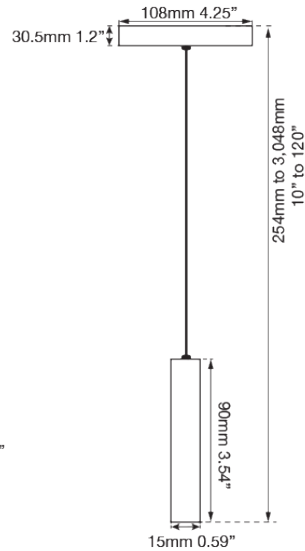

FAMILY NAME Slim **32" Cable Suspended LED Pendant with Up-Down Light**
ABRA MODEL 10095PN-BB **UPC** 858083007016

FIXTURE MATERIAL

Frame Material	Finishes Available	Diffuser Type	Diffuser Finish
Aluminum	BB-Brushed Bronze BA-Brushed Aluminum	Acrylic	White

DIMENSIONS IN INCHES

Diameter	Height	o.a.h	Width	Length	Ext	Weight	ADA
	3.5	10 to 120	0.6	32.1		15 lbs	

CERTIFICATION

Location	Rating	Compliance
Ceiling Mount only	Dry Location	cETLus

LAMPING

Lamp Type	Lamp Qty	Wattage	Total Wattage	Lamp Base	Kelvin	CRI	Initial Lumen's	Lumen Per Watt	Delivered Lumen's Voltage	Voltage
LED	2Lt	5 + 16	21	Solid State Module	3000k	90+	1680	80	1344 estimated	120v

COMPATIBLE DIMMER'S

ELV CL Triac

J-BOX TYPE

Standard 4 x 4 Octagon

SUPPLIED

10ft Aircraft Cable yes

SPECIAL NOTES

ABRA LIGHTING
NEOTERIC DESIGN