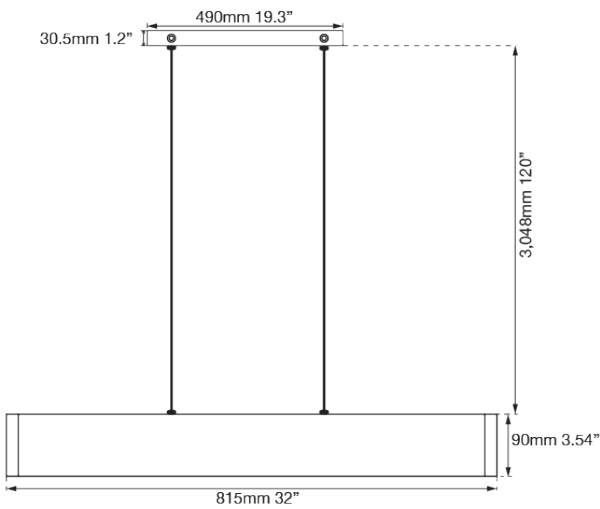

FAMILY NAME Slim **32" Cable Suspended LED Pendant with Up-Down Light**
ABRA MODEL 10095PN-BB **UPC** 858083007016

FIXTURE MATERIAL

Frame Material	Finishes Available	Diffuser Type	Diffuser Finish
Aluminum	BB-Brushed Bronze BA-Brushed Aluminum	Acrylic	White

DIMENSIONS IN INCHES

Diameter	Height	o.a.h	Width	Length	Ext	Weight	ADA
	3.5	10 to 120	0.6	32.1		15 lbs	

CERTIFICATION

Location	Rating	Compliance
Ceiling Mount only	Dry Location	cETLus

LAMPING

Lamp Type	Lamp Qty	Wattage	Total Wattage	Lamp Base	Kelvin	CRI	Initial Lumen's	Lumen Per Watt	Delivered Lumen's Voltage	Voltage
LED	2Lt	5 + 16	21	Solid State Module	3000k	90+	1680	80	1344 estimated	120v

COMPATIBLE DIMMER'S

ELV CL Triac

J-BOX TYPE

Standard 4 x 4 Octagon

SUPPLIED

10ft Aircraft Cable yes

SPECIAL NOTES

ABRA LIGHTING
NEOTERIC DESIGN