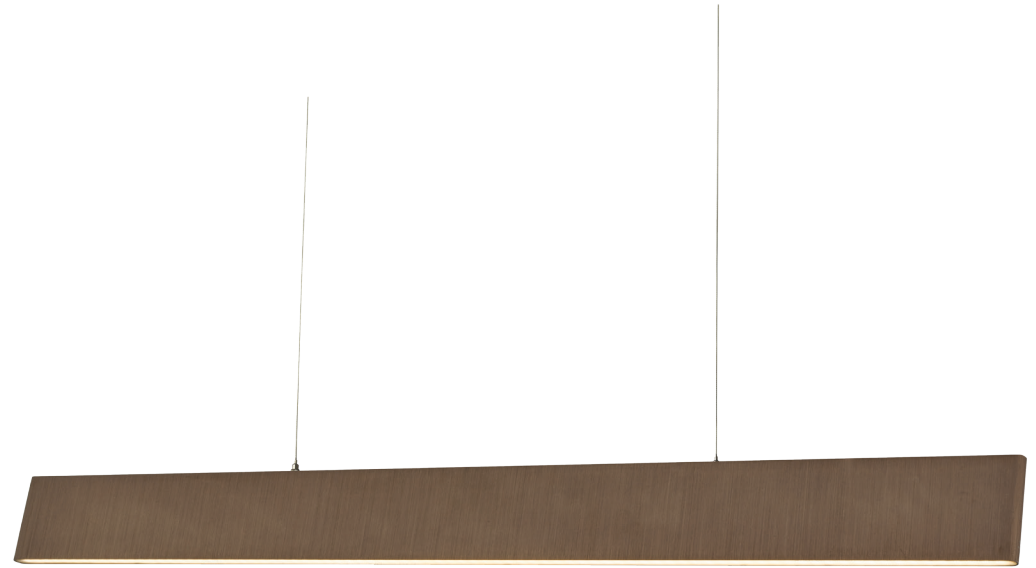

FAMILY NAME Slim **32" Cable Suspended LED Pendant with Up-Down Light**
ABRA MODEL 10095PN-BB **UPC** 858083007016

FIXTURE MATERIAL

Frame Material	Finishes Available	Diffuser Type	Diffuser Finish
Aluminum	BB-Brushed Bronze BA-Brushed Aluminum	Acrylic	White

DIMENSIONS IN INCHES

Diameter	Height	o.a.h	Width	Length	Ext	Weight	ADA
	3.5	10 to 120	0.6	32.1		15 lbs	

CERTIFICATION

Location	Rating	Compliance
Ceiling Mount only	Dry Location	cETLus

LAMPING

Lamp Type	Lamp Qty	Wattage	Total Wattage	Lamp Base	Kelvin	CRI	Initial Lumen's	Lumen Per Watt	Delivered Lumen's Voltage	Voltage
LED	2Lt	5 + 16	21	Solid State Module	3000k	90+	1680	80	1344 estimated	120v

COMPATIBLE DIMMER'S

ELV CL Triac

J-BOX TYPE

Standard 4 x 4 Octagon

SUPPLIED

10ft Aircraft Cable yes

SPECIAL NOTES

ABRA LIGHTING
NEOTERIC DESIGN