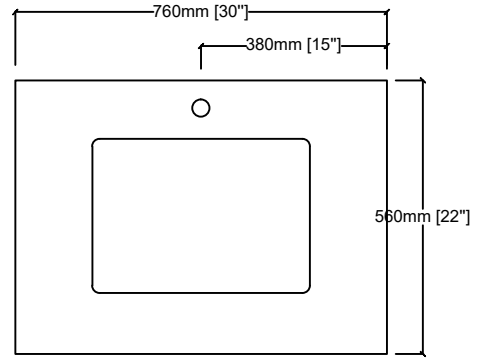

JACQUES 30"

Length: 30"
Width: 22"
Height: 34"

MIRROR

TOP

FRONT VIEW

BACK VIEW

SIDE VIEW

LJ342230