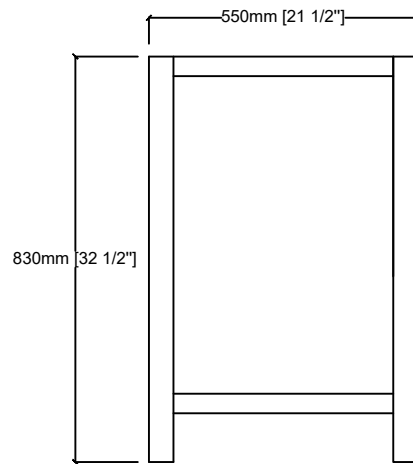

JACQUES 30"

Length: 30"
Width: 22"
Height: 34"

MIRROR

TOP

FRONT VIEW

BACK VIEW

SIDE VIEW

LJ342230