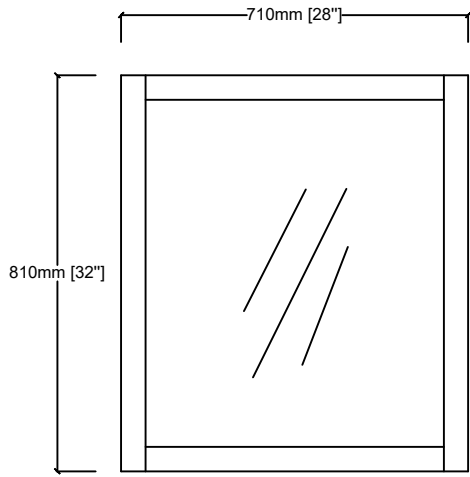

JACQUES 30"

Length: 30"
Width: 22"
Height: 34"

MIRROR

TOP

FRONT VIEW

BACK VIEW

SIDE VIEW

LJ342230