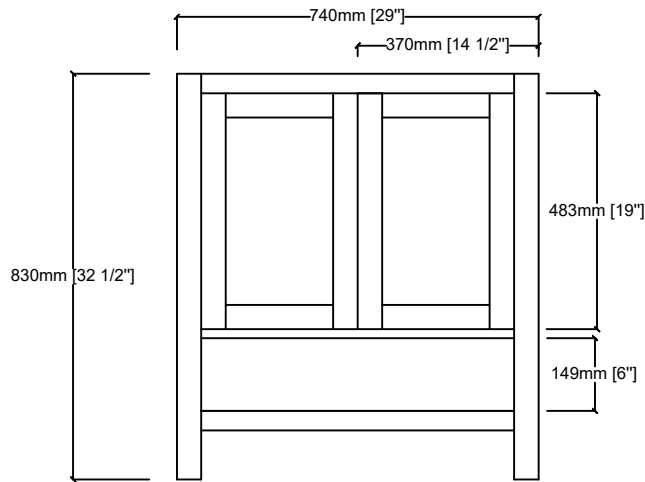

JACQUES 30"

Length: 30"
Width: 22"
Height: 34"

MIRROR

TOP

FRONT VIEW

BACK VIEW

SIDE VIEW

LJ342230