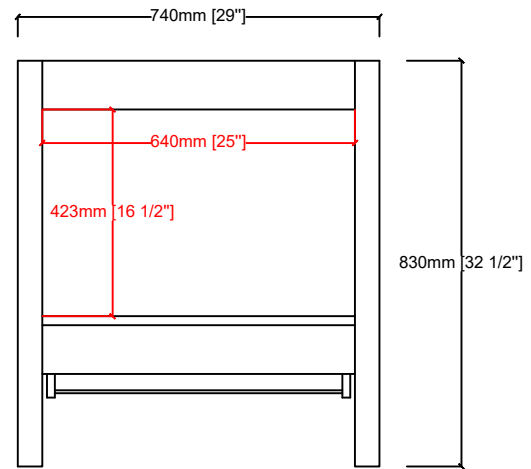

JACQUES 30"

Length: 30"
Width: 22"
Height: 34"

MIRROR

TOP

FRONT VIEW

BACK VIEW

SIDE VIEW

LJ342230