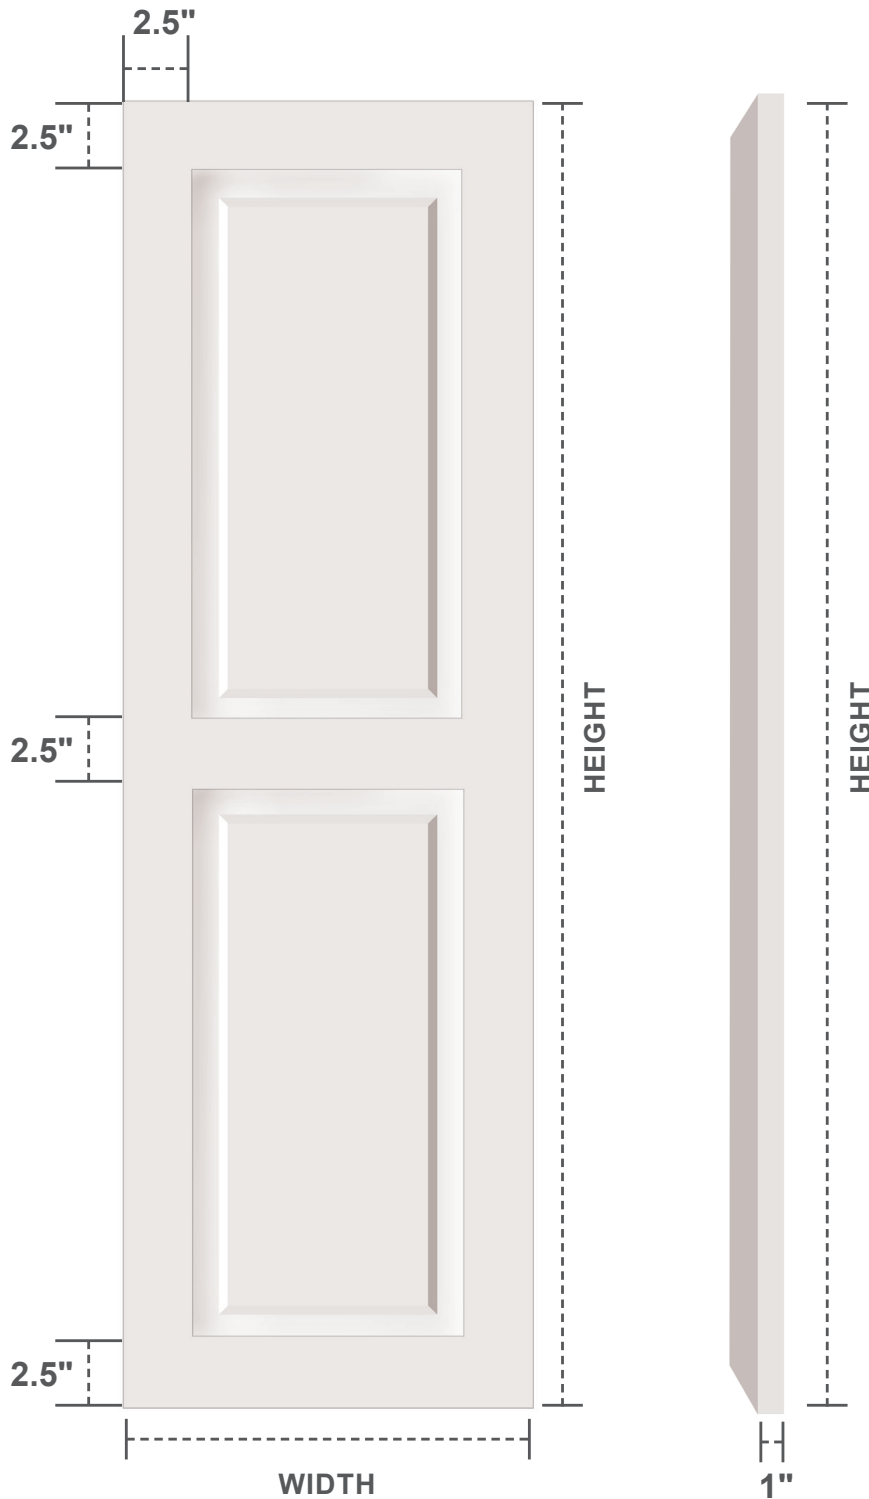

# TRUE FIT SHUTTERS

DOUBLE RAISED PANEL SHUTTERS

STYLE

**TFP101RP**

WIDTH  
FRONT VIEW

HEIGHT  
HEIGHT  
1"  
SIDE VIEW

AVAILABLE WIDTH
<b>9" - 36"</b>
AVAILABLE HEIGHT
<b>18" - 108"</b>

**NOTE:**  
Shutters contain structural aluminum allowing both decorative and operable installation methods.