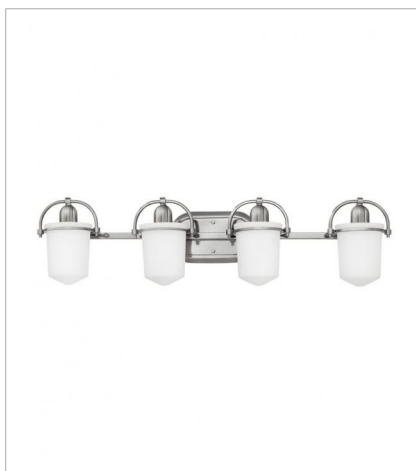

# CLANCY

Clancy's transitional design features a clear glass urn, retro decorative construction elements and soft curves for an elegant style with vintage overtones.

**FINISH:** Brushed Nickel  
**GLASS:** Clear, Etched Opal

**3030BN**  
SINGLE LIGHT SCONCE  
6" W, 11.3" H  
Socket  
1-100w Med.

**5440BN**  
SINGLE LIGHT VANITY  
6" W, 11.3" H  
Socket  
1-100w Incan. OR 1-17w LED Med.

**5442BN**  
TWO LIGHT VANITY  
16" W, 8.3" H  
Socket  
2-100w Incan. OR 2-17w LED Med.

**5443BN**  
THREE LIGHT VANITY  
25" W, 8.3" H  
Socket  
3-100w Incan. OR 3-17w LED Med.

**5444BN**  
FOUR LIGHT VANITY  
32.8" W, 8.3" H  
Socket  
4-100w Incan. OR 4-17w LED Med.

**3031BN**  
SMALL PENDANT  
10" W, 15.5" H  
Socket  
1-100w Med.