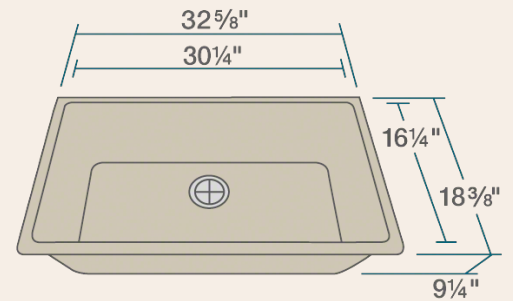

Quartz Granite

Our Quartz Granite sinks come in six colors to match any countertop: black, silver, mocha, slate, beige, and white. They are made with 80% Quartz and 20% Acrylic and have a non-porous surface that gives the sink antibacterial properties. They are extremely scratch resistant, can withstand temperatures up to 550 Degrees, and are unaffected by household acids and cleaners. They are also completely stain resistant.

32 5/8" x 18 3/8" x 9 1/4"
Undermount Installation
Made with 80% Quartz, 20% Acrylic
All-Natural Materials - Eco-Friendly and Recyclable
Offset Drain
Heat Resistant to 550 Degrees
Stain Resistant
Scratch Resistant
Multiple Colors Available
Installation Hardware Included
Limited Lifetime Warranty
Acrylic Provides Sound Dampening - No Pads Needed