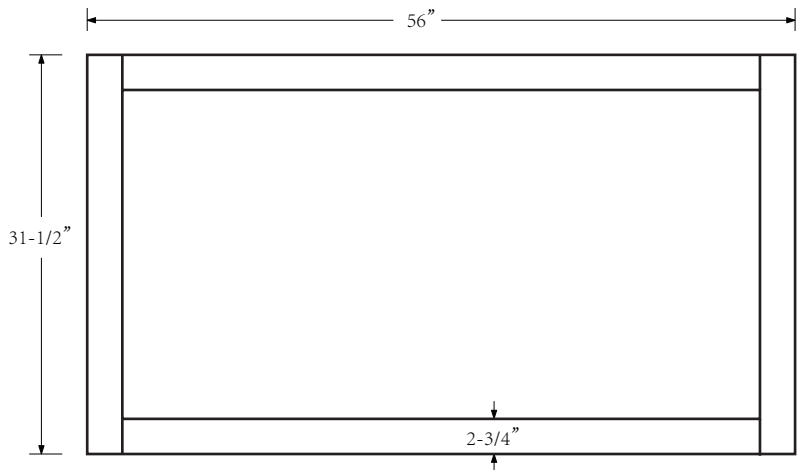

# HD-7000-60-CR

TOP VIEW

FRONT VIEW

SIDE VIEW

BACK VIEW

Dimensions are nominal and may vary within tolerances. The measurements are subject to change or cancellation. No responsibility is assumed for use of superseded or voided pages.