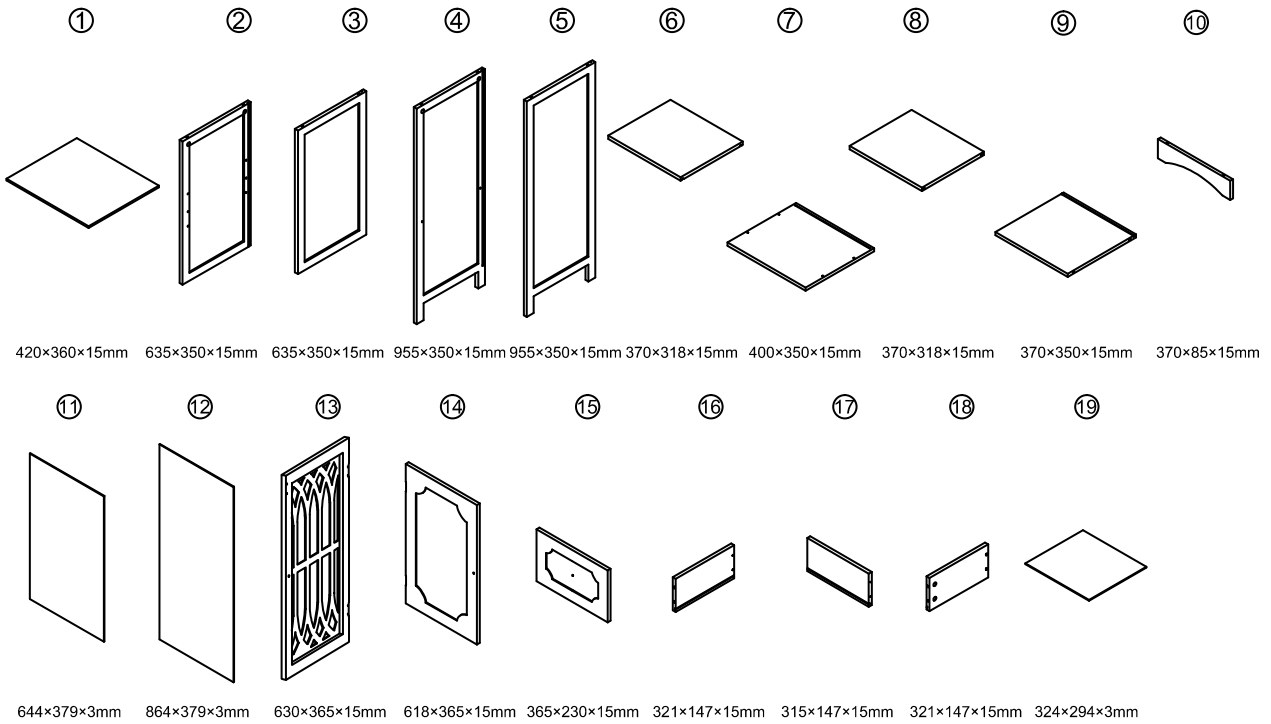

WF289427

TOOLS:

UNIT:MM
PACKAGE - A

PACKAGE - B

1.

BOLT INSTALLATION AS BELOW:

2.

3.

4

5

4.

5.

6.

7.

8.

9.