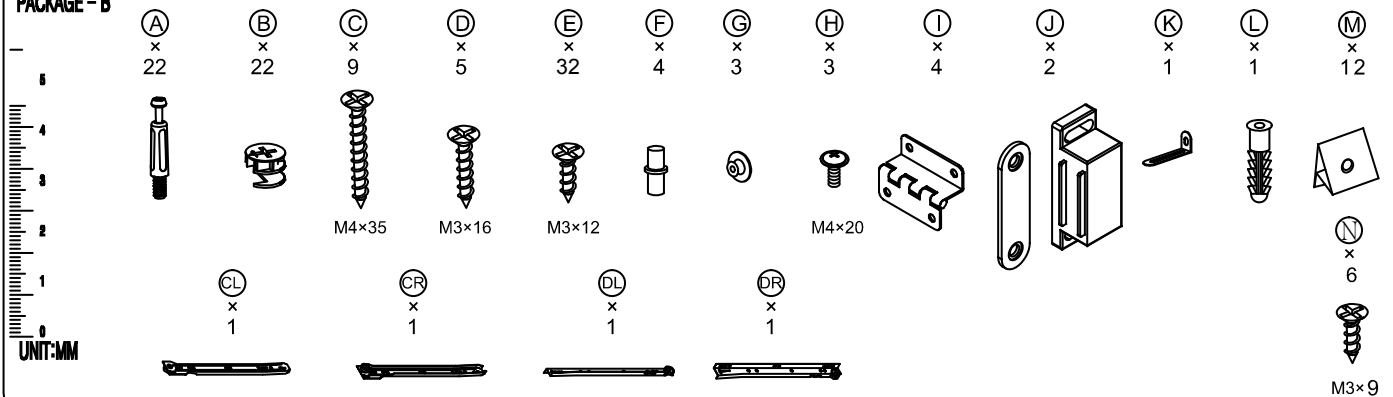

WF289427

TOOLS:

UNIT:MM
PACKAGE - A

PACKAGE - B

1.

BOLT INSTALLATION AS BELOW:

2.

3.

4

5

4.

5.

6.

7.

8.

9.