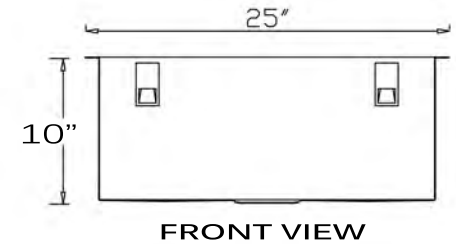

Pro Series Collection
Premium Stainless Steel
Zero Radius Pro Topmount Kitchen Sink

MODEL:
ZR2522-16

Overall Dimensions	Large Bowl	Bowl Depth	Bottom Grid/s	Reverse Model
25" x 22"	23" x 17.75"	10"	BG-ZR2522	NA

FEATURES

- Premium 304, 16 gauge Stainless Steel Kitchen Sink
- 10" Bowl Depth
- Brushed Satin Finish
- Limited Lifetime Manufacturers Warranty
- Insulated to Reduce Condensation
- Rubber Padding is Applied for Noise Reduction