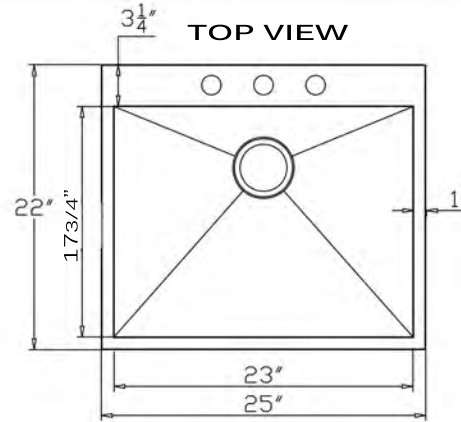

Pro Series Collection
Premium Stainless Steel
Zero Radius Pro Topmount Kitchen Sink

MODEL:
ZR2522-16

Overall Dimensions	Large Bowl	Bowl Depth	Bottom Grid/s	Reverse Model
25" x 22"	23" x 17.75"	10"	BG-ZR2522	NA

FEATURES

- Premium 304, 16 gauge Stainless Steel Kitchen Sink
- 10" Bowl Depth
- Brushed Satin Finish
- Limited Lifetime Manufacturers Warranty
- Insulated to Reduce Condensation
- Rubber Padding is Applied for Noise Reduction