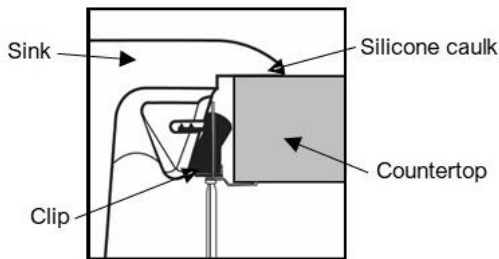

INSTALLATION METHOD

OPTIONAL ACCESSORIES

MODELS	COLOR	STRAINER	FLANGE
• QT-610-WH	White	QBSWH	QDFWH
• QT-610-BI	Bisque	QBSBI	QDFBI
• QT-610-BL	Black	QBSBL	QDFBL
• QT-610-BR	Brown	QBSBR	QDFBR
• QT-610-CN	Concrete	QBSCN	QDFCN
• QT-610-GR	Grey	QBSGR	QDFGR

We reserve the right to update product specifications without notice. Please visit karran.com for the most current specification sheets. All dimensions are accurate to 1/4". REV 5-2022

PROJECT INFORMATION

PROJECT: _____

CONTACT: _____

DATE: _____

NOTES: _____

_____

_____

APPROVAL: