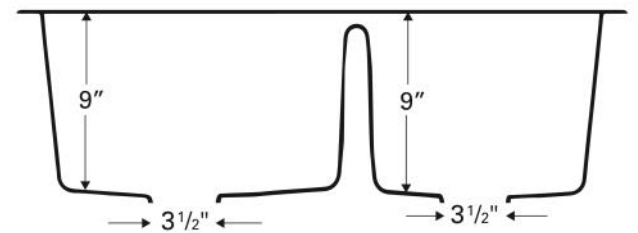

Sinks are listed with IAPMO and meet the requirements of the Uniform Plumbing Code, International Plumbing Code and the National Plumbing Code of Canada.

<b>Series:</b>	Quartz QT Series
<b>Material:</b>	80% quartz / 20% acrylic resin
<b>Installation Type:</b>	Top mount / Drop-in
<b>Configuration:</b>	Large/small bowl
<b>Overall dimensions:</b>	33" x 22"
<b>Left bowl dimensions:</b>	15-1/4" x 18-1/2" x 9"
<b>Right bowl dimensions:</b>	13" x 16" x 9"
<b>Drain size:</b>	3-1/2"
<b>Min. cabinet size:</b>	33"
<b>Template / clips included:</b>	Yes
<b>Accessories included:</b>	Stainless steel basket strainers, stainless steel bottom grids, Luster Pro cleaning oil
<b>Finishes / Colors:</b>	Bisque, Concrete, White, Black, Grey, Brown