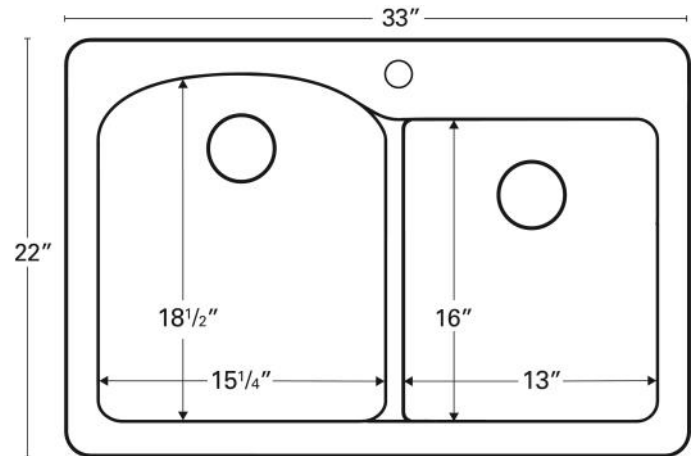

Sinks are listed with IAPMO and meet the requirements of the Uniform Plumbing Code, International Plumbing Code and the National Plumbing Code of Canada.

<b>Series:</b>	Quartz QT Series
<b>Material:</b>	80% quartz / 20% acrylic resin
<b>Installation Type:</b>	Top mount / Drop-in
<b>Configuration:</b>	Large/small bowl
<b>Overall dimensions:</b>	33" x 22"
<b>Left bowl dimensions:</b>	15-1/4" x 18-1/2" x 9"
<b>Right bowl dimensions:</b>	13" x 16" x 9"
<b>Drain size:</b>	3-1/2"
<b>Min. cabinet size:</b>	33"
<b>Template / clips included:</b>	Yes
<b>Accessories included:</b>	Stainless steel basket strainers, stainless steel bottom grids, Luster Pro cleaning oil
<b>Finishes / Colors:</b>	Bisque, Concrete, White, Black, Grey, Brown

We reserve the right to update product specifications without notice. Please visit [karran.com](http://karran.com) for the most current specification sheets. All dimensions are accurate to 1/4". REV 5-2022