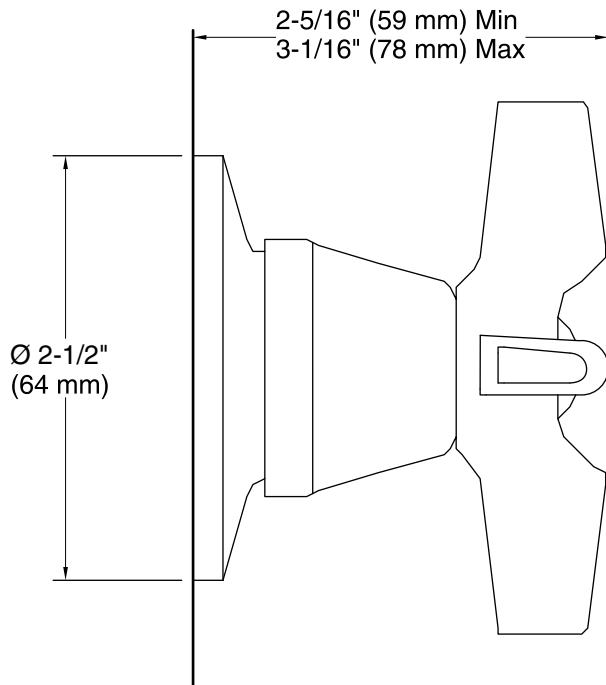

Features

- For 8" (203 mm) centers.
- Cross handle style option.

Material

- Brass construction.

Required Products/Accessories

K-302-K 1/2" Ceramic In-Wall Valve System

Optional Products/Accessories

56374 Elongated Escutcheons

	CP	Polished Chrome
--	----	-----------------

Technical Information

All product dimensions are nominal.

Notes

Install this product according to the installation instructions.