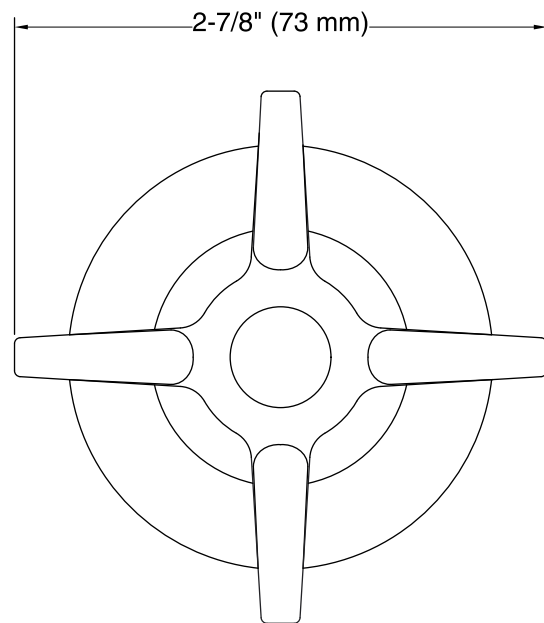

Technical Information

All product dimensions are nominal.

Notes

Install this product according to the installation instructions.