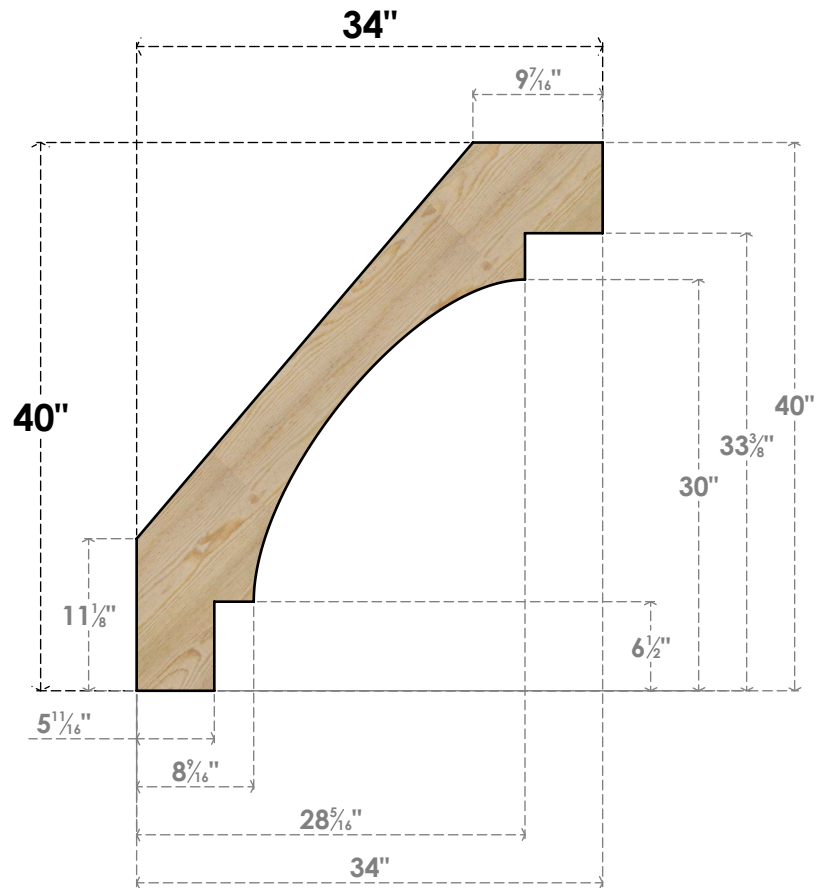

BRC06X34X40MRC00RDF

6"W X 34"D X 40"H MERCED ROUGH SAWN BRACE, DOUGLAS FIR

SIDE

FRONT

EKENA MILLWORK
 2300 WEST MAIN ST.
 CLARKSVILLE, TX 75426
 TOLL FREE: 866-607-0453
 WWW.EKENAMILLWORK.COM

NOTES

1. INSTALLATION TO BE COMPLETED IN ACCORDANCE WITH MANUFACTURER'S SPECIFICATIONS.
2. DRAWING MAY NOT BE TO SCALE
3. THIS DRAWING IS INTENDED FOR DESIGN AND PLANNING PURPOSES ONLY.
4. ALL INFORMATION CONTAINED HEREIN WAS CURRENT AT THE TIME OF DEVELOPMENT BUT MUST BE REVIEWED AND APPROVED BY THE PRODUCT MANUFACTURER TO BE CONSIDERED ACCURATE.
5. PRODUCTS ARE NOT KILN DRIED. THIS ITEM IS UNIQUE AND WILL CONTAIN THE NATURAL VARIATIONS THAT THE WOOD SPECIES OFFERS. THIS MAY RESULT IN VARIATIONS UP TO 1/4"