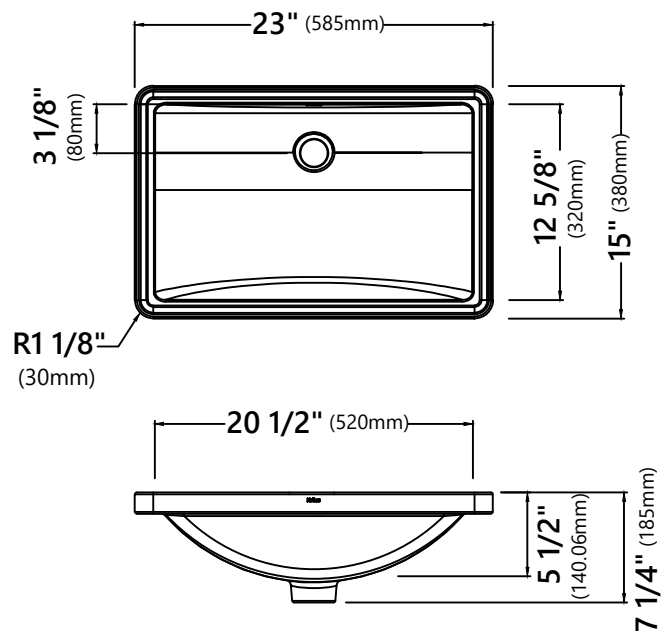

KCU-243

White Rectangular Ceramic Bathroom Sink

Sink Dimensions

Overall Dimensions: 23" x 15" x 7 1/4"

Bowl Dimensions: 20 1/2" x 12 5/8"

Bowl Depth: 5 1/2"

Features

- Vitreous China
- Rectangular Undermount Sink
- 1 3/4" Drain Hole Size
- With Overflow

Available Colors

- Gloss White

Accessories Included

- Cut Out Template
- Mounting Hardware

Optional Accessories

- Pop-Up Drain PU-11

CODES/STANDARDS:

Product Certification

cUPC

ADA

NOTE: Each sink may have a 3% dimension tolerance. Please measure the sink prior to installation.

Warranty

Kraus Limited Lifetime Warranty

see website for details www.kraususa.com