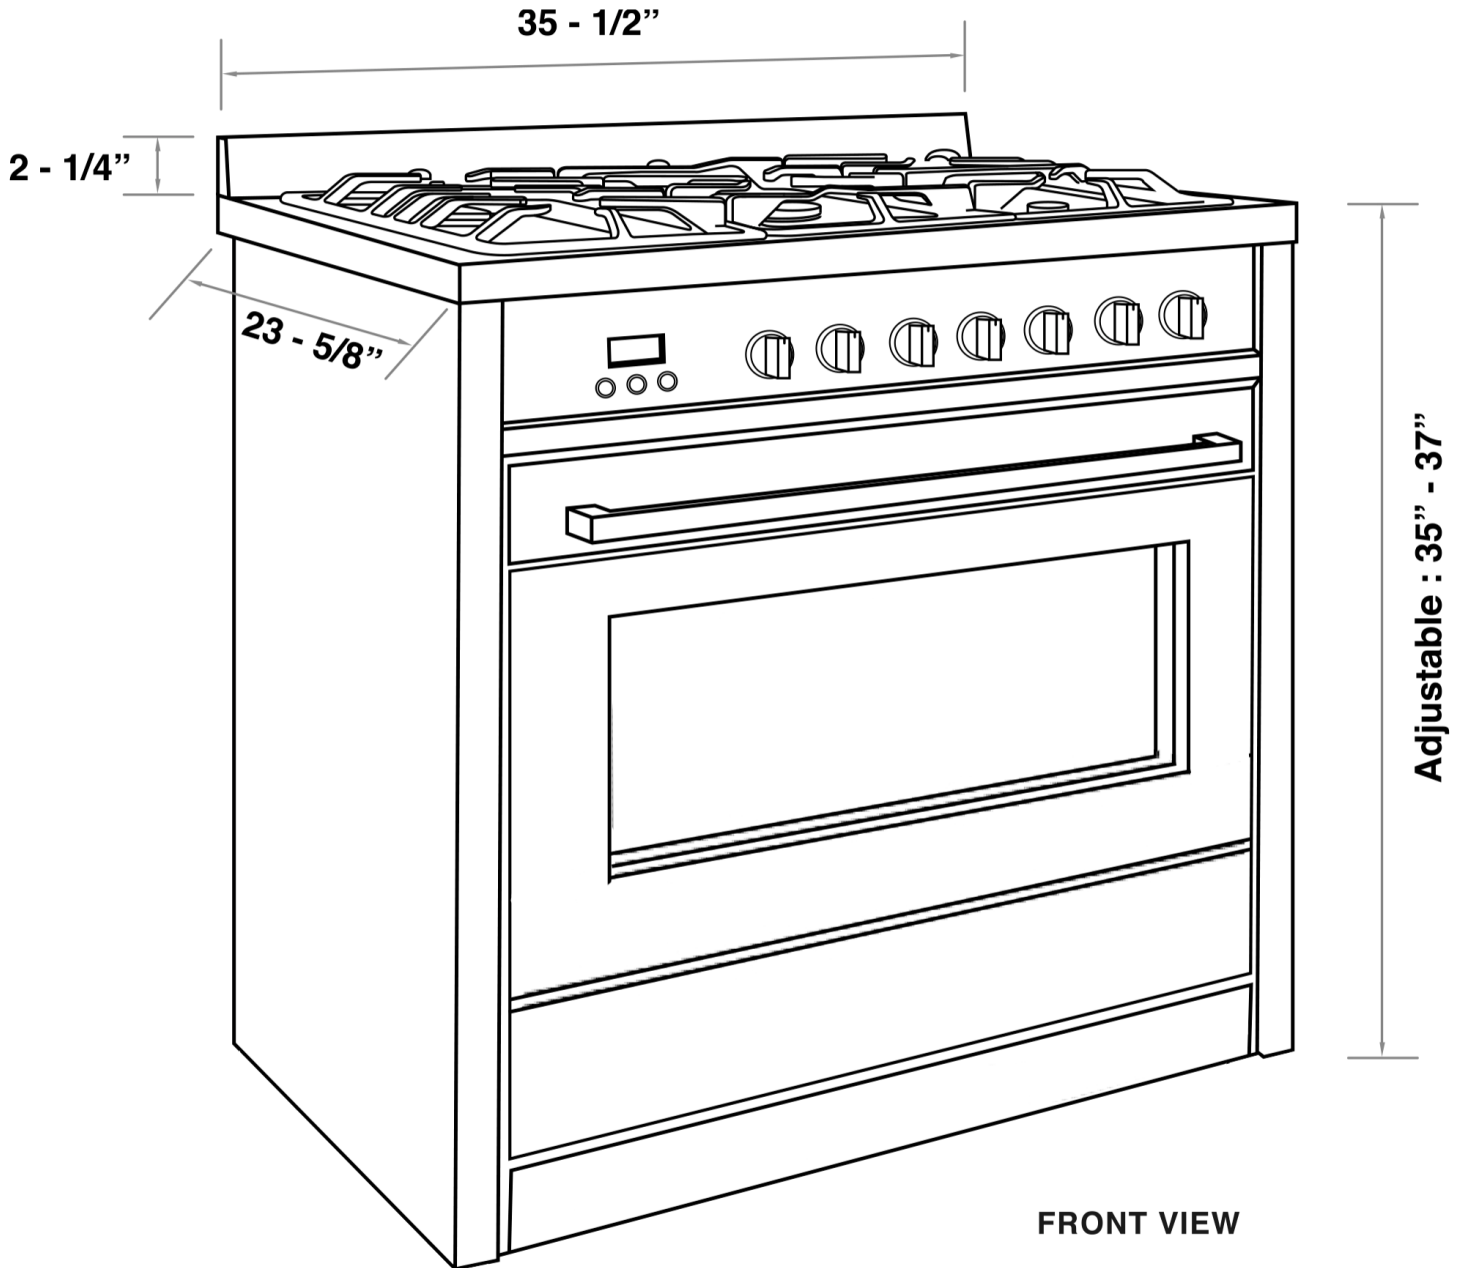

COS-F965NF

Overall Interior Oven Dimensions (W x D x H) : 26 - 1/2" x 18" x 14"

Usable Interior Oven Dimensions (W x D x H) : 26 - 1/2" x 16 - 3/4" x 11 - 1/2"