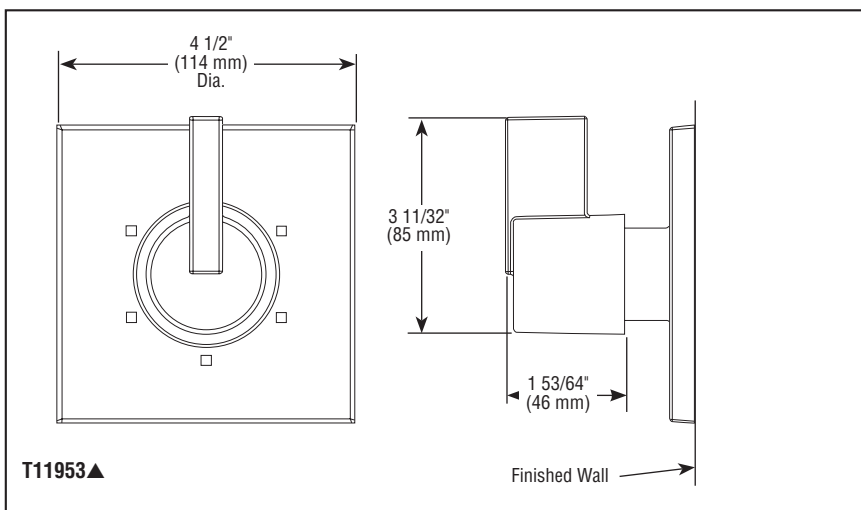

see what Delta can do™

CUSTOM SHOWER DIVERTER

- Vero Collection
- Three Function Diverter Trim (T11853)
- Six Function Diverter Trim (T11953)
- Coordinates With All Delta Vero Styled Bath Suites

Submitted Model No.: _____

Specific Features: _____

T11853▲

T11953▲

STANDARD SPECIFICATIONS

- Three function diverter. 2 individual positions, 1 shared position.
- Six function diverter. 3 individual positions, 3 shared positions.
- Must also order R1 1000 rough-in.
- Two individual positions, no shared positions, order cartridge RP71717.
- Three individual positions, no shared positions, order cartridge RP71718.
- Installation extension kit order RP75137, adds 1" to maximum installation thickness.