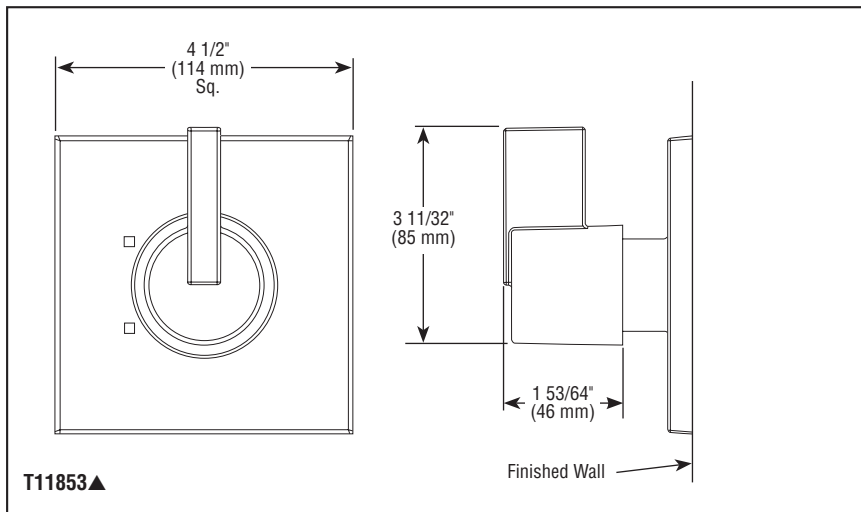

see what Delta can do™

CUSTOM SHOWER DIVERTER

- Vero Collection
- Three Function Diverter Trim (T11853)
- Six Function Diverter Trim (T11953)
- Coordinates With All Delta Vero Styled Bath Suites

Submitted Model No.: _____

Specific Features: _____

T11853▲

T11953▲

STANDARD SPECIFICATIONS

- Three function diverter. 2 individual positions, 1 shared position.
- Six function diverter. 3 individual positions, 3 shared positions.
- Must also order R1 1000 rough-in.
- Two individual positions, no shared positions, order cartridge RP71717.
- Three individual positions, no shared positions, order cartridge RP71718.
- Installation extension kit order RP75137, adds 1" to maximum installation thickness.

COMPLIES WITH:

- ASME A112.18.1 / CSA B125.1
- Indicates compliance to ICC/ANSI A117.1

▲ Designate proper finish suffix

Delta reserves the right (1) to make changes in specifications and materials, and (2) to change or discontinue models, both without notice or obligation. Dimensions are for reference only. See current full-line price book or www.deltafaucet.com for finish options and product availability.