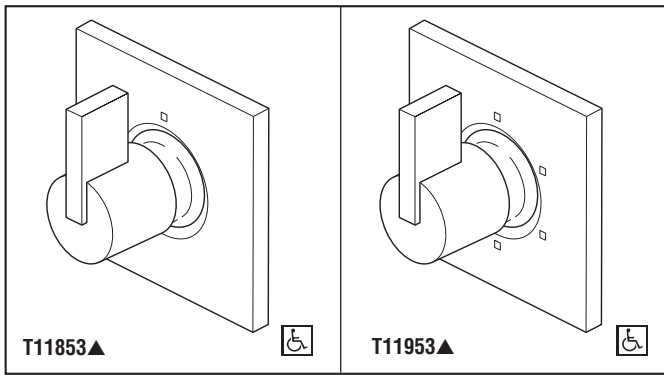

see what Delta can do™

CUSTOM SHOWER DIVERTER

- Vero Collection
- Three Function Diverter Trim (T11853)
- Six Function Diverter Trim (T11953)
- Coordinates With All Delta Vero Styled Bath Suites

Submitted Model No.: _____

Specific Features: _____

T11853▲

T11953▲

STANDARD SPECIFICATIONS

- Three function diverter. 2 individual positions, 1 shared position.
- Six function diverter. 3 individual positions, 3 shared positions.
- Must also order R1 1000 rough-in.
- Two individual positions, no shared positions, order cartridge RP71717.
- Three individual positions, no shared positions, order cartridge RP71718.
- Installation extension kit order RP75137, adds 1" to maximum installation thickness.