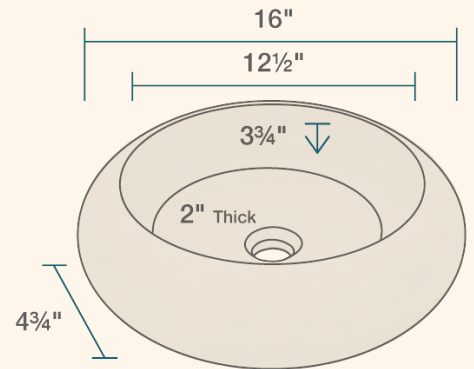

16" x 16" x 4 3/4"
 Vessel Installation
 18" Minimum Cabinet Size
 5/8" Thick Bowl
 Made from Laminated Bamboo Stalks
 Limited Lifetime Warranty

Accessories

*Accessories not included

UPC: 841412112666

Features

Vessel Installation	18" Minimum Cabinet Size	5/8" Thick	Laminated Bamboo Stalks	Limited Lifetime Warranty	One Bowl