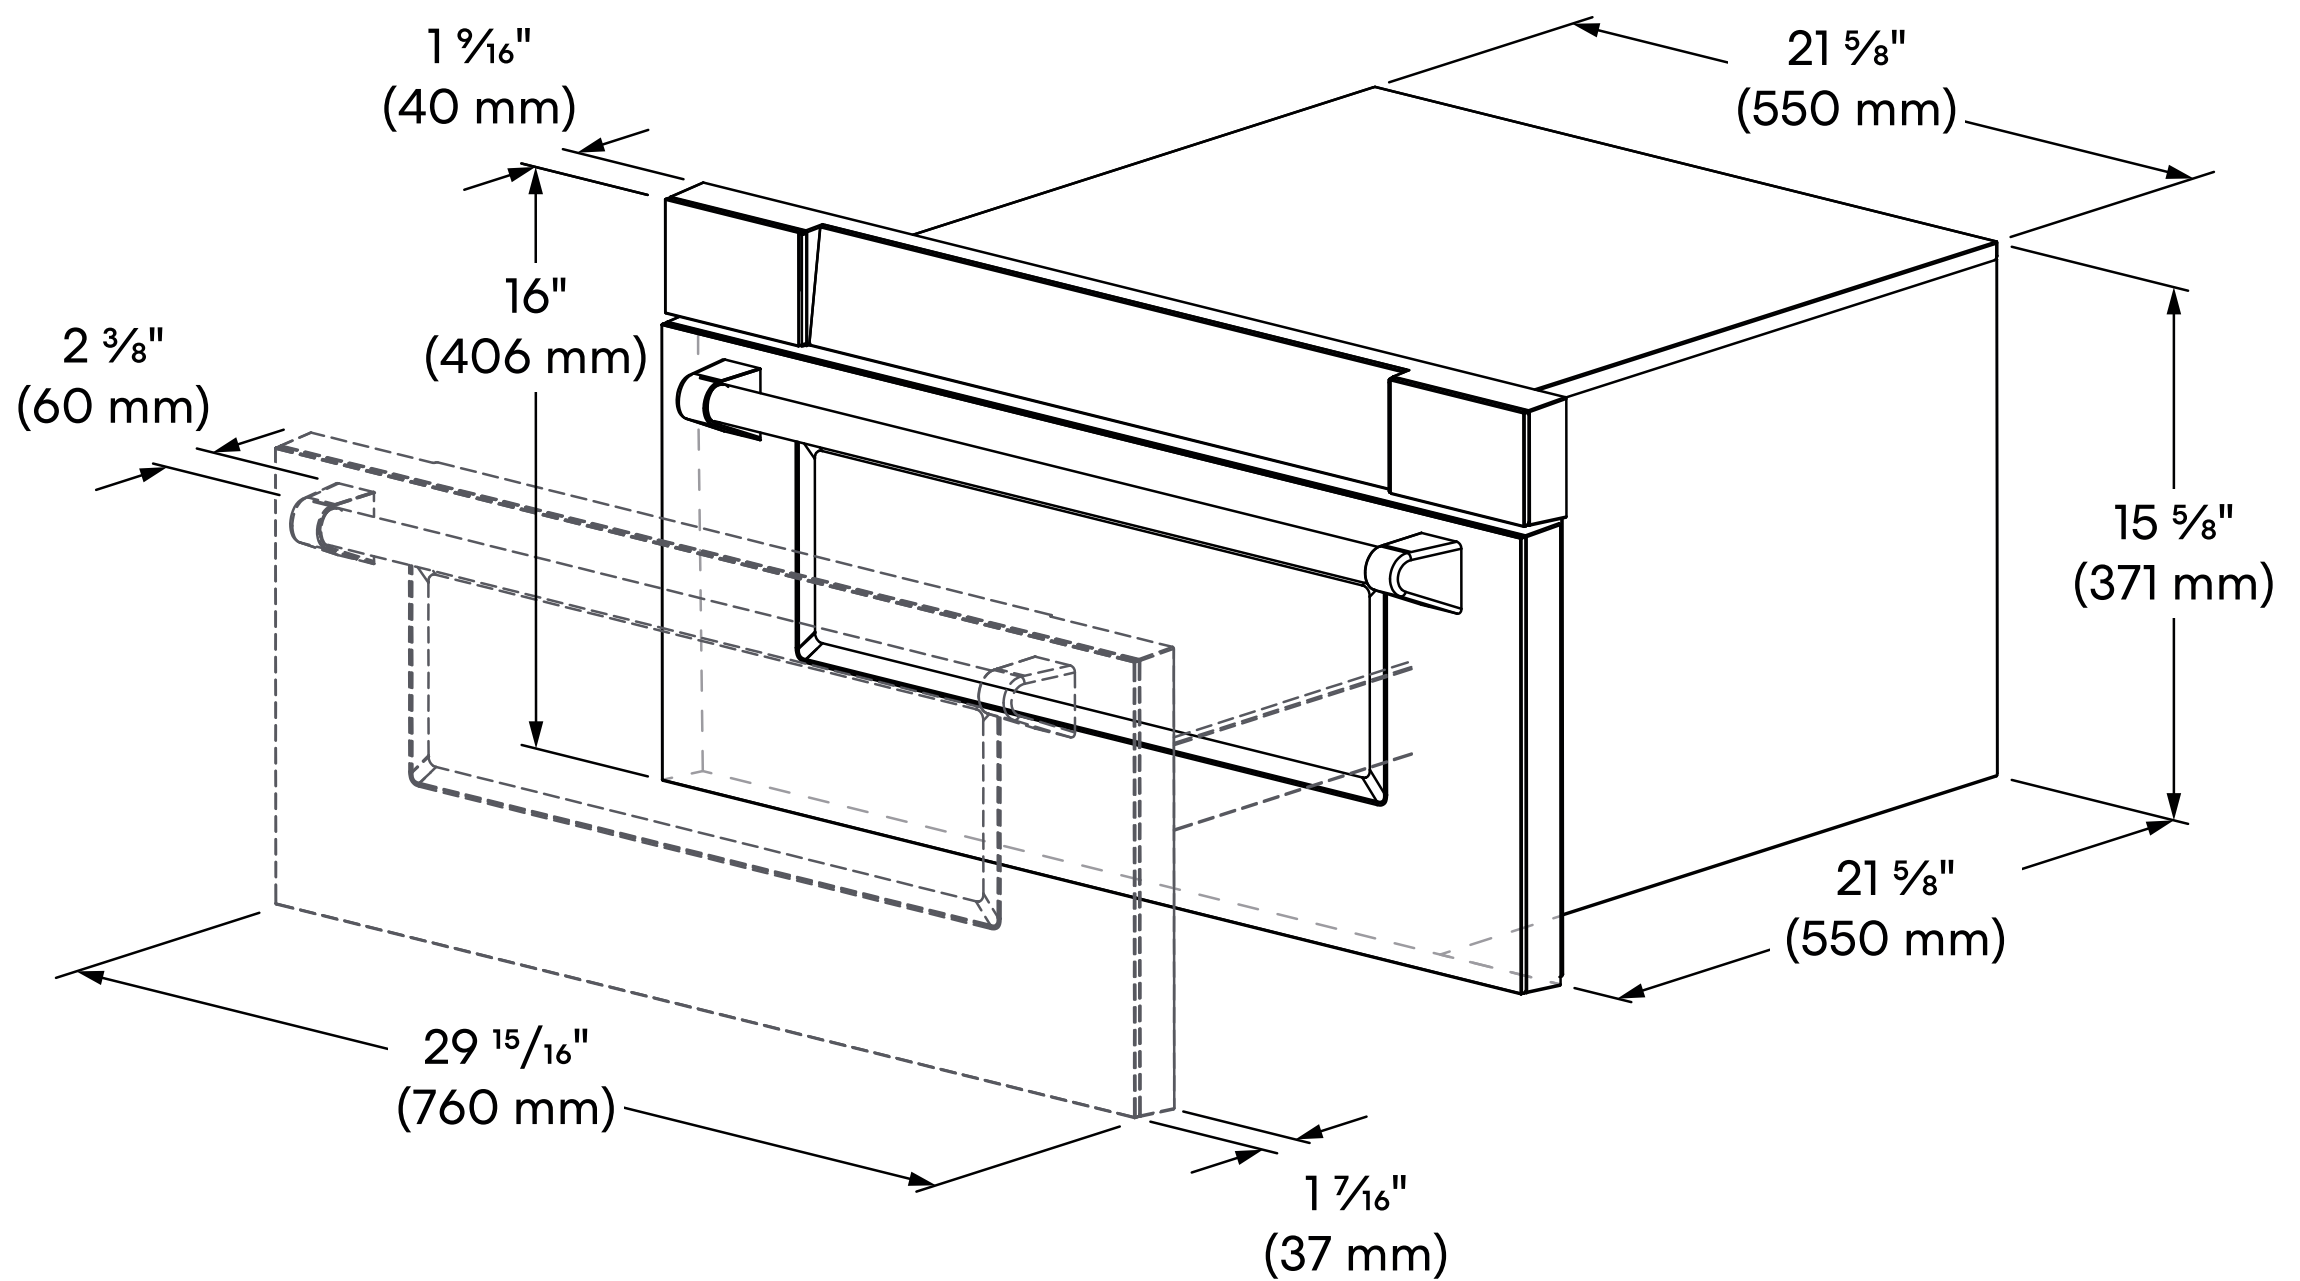

SPECIFICATIONS

COS-MWD3012GSS Microwave Drawer

Size	30 Inch
Installation Type	Built-in
Capacity	1.2 cu. ft.
Power Levels	10
Power Rating	1000W
Electrical	120V / 60Hz
Finish	Stainless Steel
Weight	74.1 lbs
Certification	UL Listed
Features	Power Level Cooking, +30 Second, Weight Defrost, Time Defrost & Presets: Melt, Soften, Popcorn, Beverage
Included Components	Installation Kit, Defrosting Rack, Installation & User Manual

Safety Lock

Digital Controls

See Page 2 for dimensions

For more information, please visit: www.cosmoappliances.com

DIMENSIONS

COS-MWD3012GSS Microwave Drawer

Dimensions (WxDxH): 29.9" x 23.2" x 16"