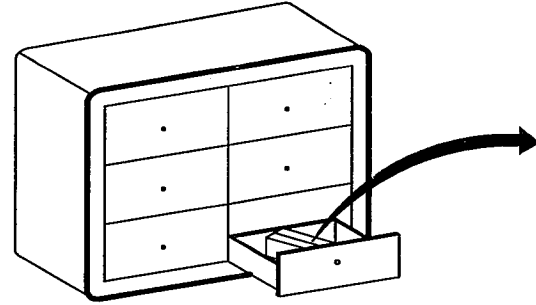

24525

MODEL : CF 70 DRESSER

NO.	PART LIST	QTY
	DRESSER	
A		1 PC
B	 LEG	4 PCS
C	HANDLE SCREW 	6 PCS
D	HANDLE 	6 PCS
E	 NO 35 Washers	4 PCS
F	 Support Legs	1 PC

Step 1 :Take out the small carton to assemble !

Step 2 :Attach the handle (D) by using handle screw (C).

Step 3: Tighten the legs (B) and support legs (F) to dresser (A) as shown.