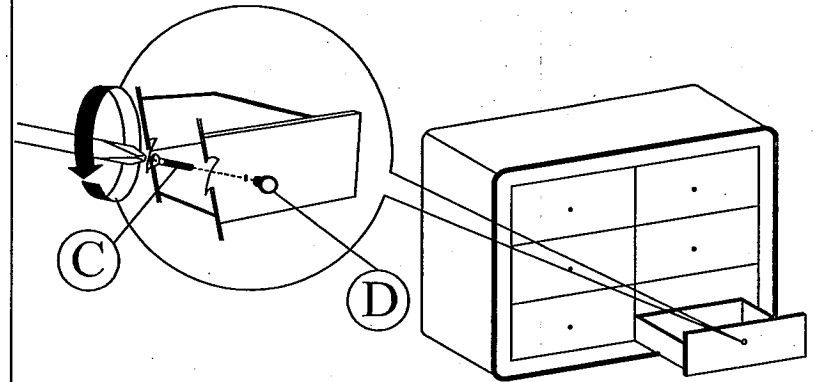

24525

MODEL : CF 70 DRESSER

NO.	PART LIST	QTY
	DRESSER	
A		1 PC
B	 LEG	4 PCS
C	HANDLE SCREW 	6 PCS
D	HANDLE 	6 PCS
E	 NO 35 Washers	4 PCS
F	 Support Legs	1 PC

Step 1 :Take out the small carton to assemble !

Step 2 :Attach the handle (D) by using handle screw (C).

Step 3: Tighten the legs (B) and support legs (F) to dresser (A) as shown.