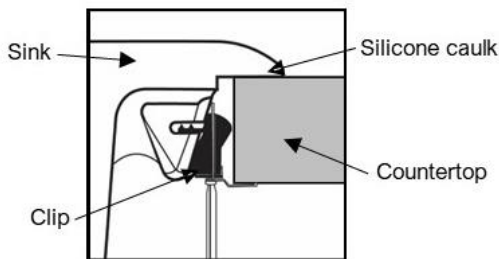

INSTALLATION METHOD

OPTIONAL ACCESSORIES

MODELS	COLOR	STRAINER	FLANGE
• QT-812-WH	White	QBSWH	QDFWH
• QT-812-BI	Bisque	QBSBI	QDFBI
• QT-812-BL	Black	QBSBL	QDFBL
• QT-812-BR	Brown	QBSBR	QDFBR
• QT-812-CN	Concrete	QBSCN	QDFCN
• QT-812-GR	Grey	QBGR	QDFGR

We reserve the right to update product specifications without notice. Please visit karran.com for the most current specification sheets. All dimensions are accurate to 1/4". REV 5-2022

PROJECT INFORMATION

PROJECT: _____

CONTACT: _____

DATE: _____

NOTES: _____

_____

_____

APPROVAL: