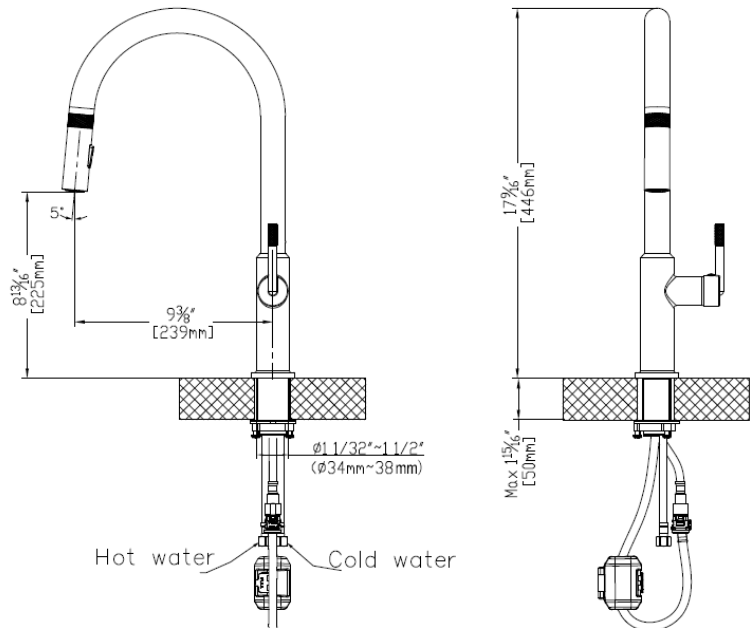

PROJECT INFORMATION

PROJECT: _____

CONTACT: _____

DATE: _____

NOTES: _____

_____

_____

APPROVAL: _____

OPTIONAL ACCESSORIES

- **SD25MB, SD35MB** [Matte black soap dispenser]
- **SD25SS, SD35SS** [Stainless steel soap dispenser]

We reserve the right to update product specifications without notice. Please visit karran.com for the most current specification sheets. All dimensions are accurate to 1/4". REV 05-2022