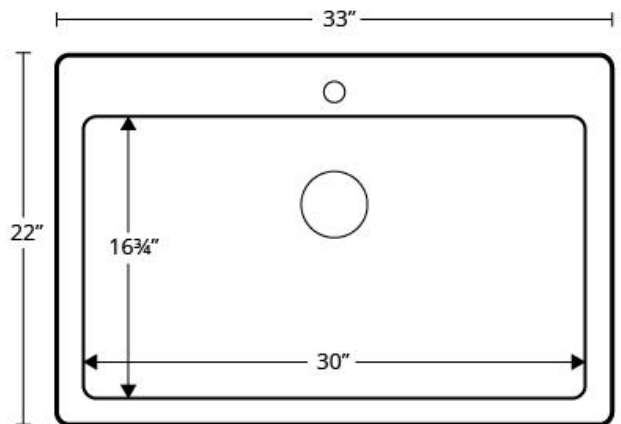

Sinks are listed with IAPMO and meet the requirements of the Uniform Plumbing Code, International Plumbing Code and the National Plumbing Code of Canada.

Series:	Quartz QT Series
Material:	80% quartz / 20% acrylic resin
Installation Type:	Top mount / Drop-in
Configuration:	Large single bowl
Overall dimensions:	33" x 22"
Bowl dimensions:	30" x 16-3/4" x 9"
Drain size:	3-1/2"
Min. cabinet size:	33"
Template / clips included:	Yes
Accessories included:	Stainless steel basket strainer, stainless steel bottom grid, Luster Pro cleaning oil
Finishes / Colors:	Bisque, Concrete, White, Black, Grey, Brown

Series:	Kitchen Faucet Collection
Material:	Lead-free brass
Installation Type:	Single hole
Configuration / Style:	Pull down with retractable hose
Finish:	Durable PVD
Overall Height:	17-9/16"
Overall Spout Reach:	9-3/8"
Overall Spout Height:	8-13/16"
Finishes Available:	Stainless steel, gunmetal grey, matte black