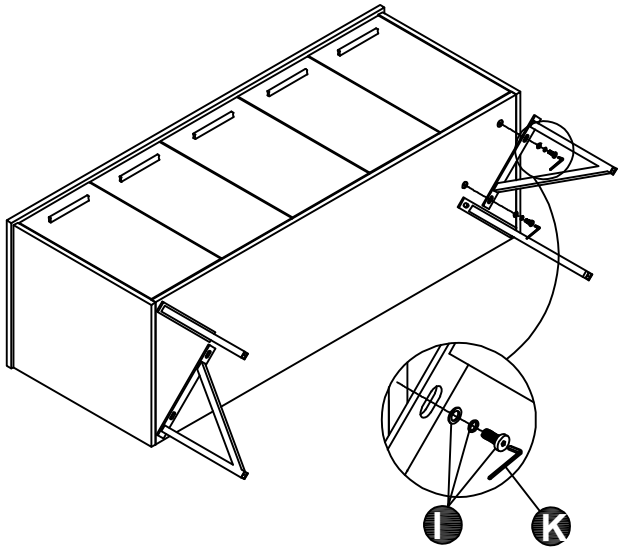

LEXORA®

HOME DECOR & HOME FURNISHINGS

LLC60DKSOS000

DIMENSIONS

PART LIST

PART	DESCRIPTIONS	QUANTITY
A	Countertop	1
B	Basin	2
C	Door (Left + Right)	4
D	Drawer	1
D'	Drawer	1
E	Handle	5
F	Hingle	8

PART	DESCRIPTIONS	QUANTITY
G	Drawer glides	2
H	Legs support	4
I	Hardware support	4
K	Allen Key	1
L	Plastic Plug	4
M	Screw	4

INSTALLATION

A **B**

C

D

INSTALLATION

E

24!

DRAWER