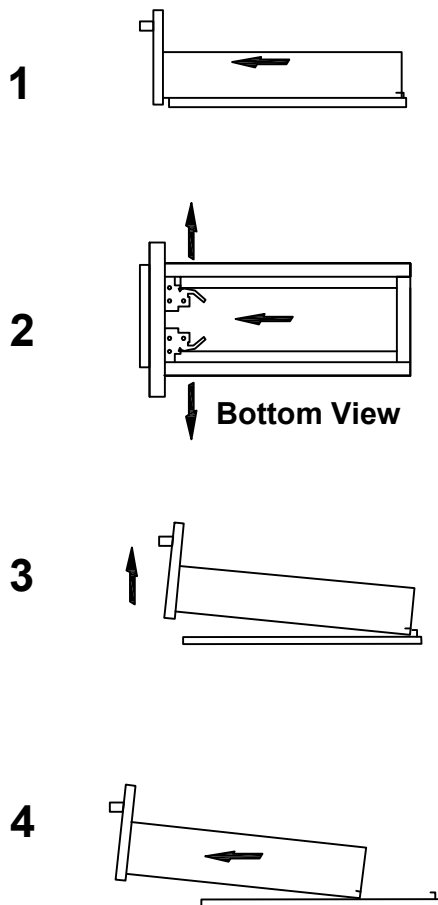

DRAWER

A

REMOVE

INSTALL