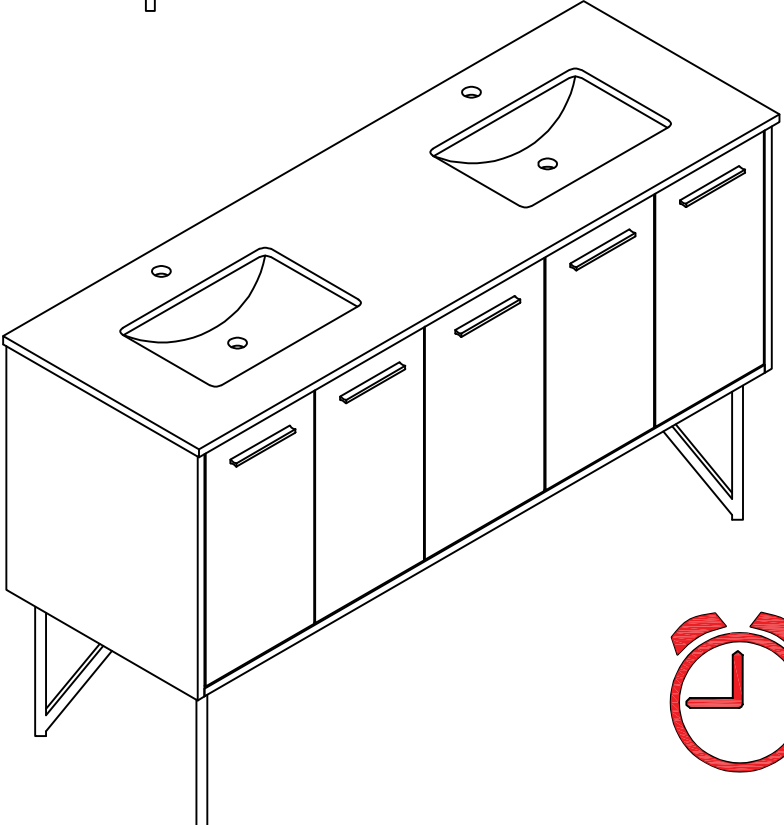

LEXORA®

HOME DECOR & HOME FURNISHINGS

LLC60DKSOS000

DIMENSIONS

PART LIST

PART	DESCRIPTIONS	QUANTITY
A	Countertop	1
B	Basin	2
C	Door (Left + Right)	4
D	Drawer	1
D'	Drawer	1
E	Handle	5
F	Hingle	8

PART	DESCRIPTIONS	QUANTITY
G	Drawer glides	2
H	Legs support	4
I	Hardware support	4
K	Allen Key	1
L	Plastic Plug	4
M	Screw	4

INSTALLATION

A **B**

C

D

INSTALLATION

E

24!

DRAWER