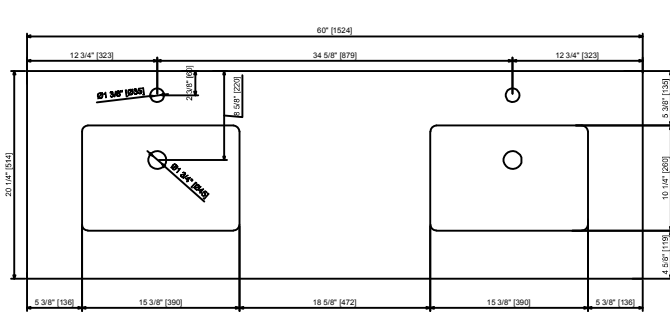

LEXORA®

HOME DECOR & HOME FURNISHINGS

LLC60DKSOS000

DIMENSIONS

PART LIST

PART	DESCRIPTIONS	QUANTITY
A	Countertop	1
B	Basin	2
C	Door (Left + Right)	4
D	Drawer	1
D'	Drawer	1
E	Handle	5
F	Hingle	8

PART	DESCRIPTIONS	QUANTITY
G	Drawer glides	2
H	Legs support	4
I	Hardware support	4
K	Allen Key	1
L	Plastic Plug	4
M	Screw	4

INSTALLATION

A **B**

C

D

INSTALLATION

E

24!

DRAWER