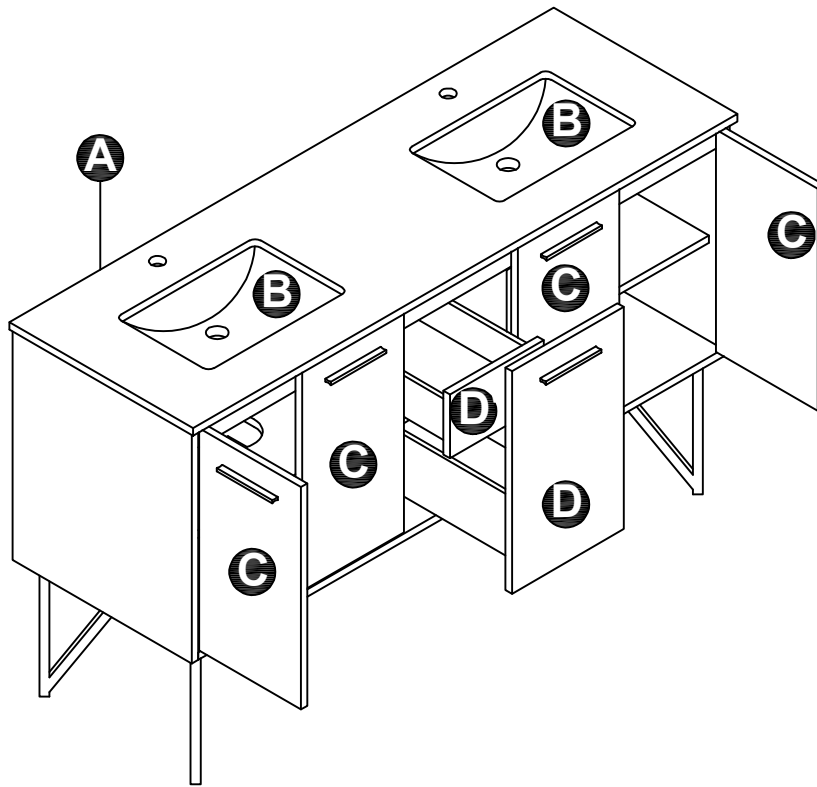

LEXORA®

HOME DECOR & HOME FURNISHINGS

LLC60DKSOS000

DIMENSIONS

PART LIST

PART	DESCRIPTIONS	QUANTITY
A	Countertop	1
B	Basin	2
C	Door (Left + Right)	4
D	Drawer	1
D'	Drawer	1
E	Handle	5
F	Hingle	8

PART	DESCRIPTIONS	QUANTITY
G	Drawer glides	2
H	Legs support	4
I	Hardware support	4
K	Allen Key	1
L	Plastic Plug	4
M	Screw	4