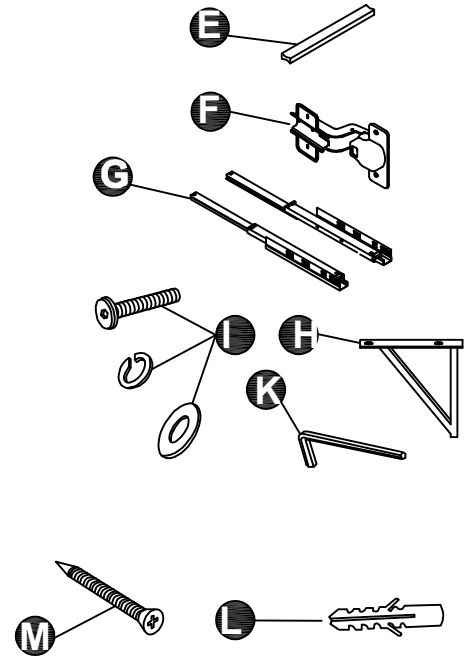

LEXORA®

HOME DECOR & HOME FURNISHINGS

LLC60DKSOS000

DIMENSIONS

PART LIST

PART	DESCRIPTIONS	QUANTITY
A	Countertop	1
B	Basin	2
C	Door (Left + Right)	4
D	Drawer	1
D'	Drawer	1
E	Handle	5
F	Hingle	8

PART	DESCRIPTIONS	QUANTITY
G	Drawer glides	2
H	Legs support	4
I	Hardware support	4
K	Allen Key	1
L	Plastic Plug	4
M	Screw	4

INSTALLATION

A **B**

C

D

INSTALLATION

E

24!

DRAWER