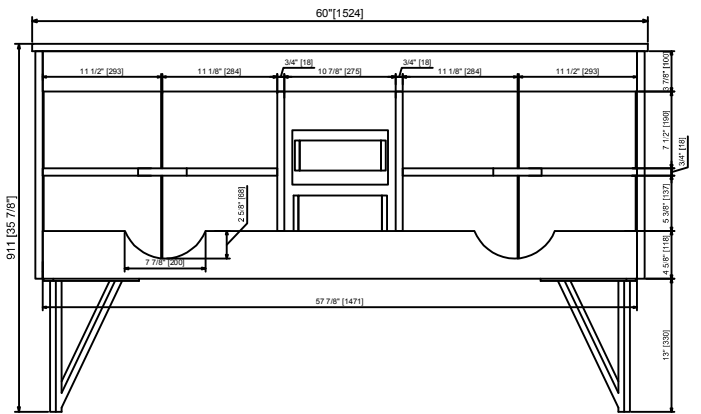

LEXORA®

HOME DECOR & HOME FURNISHINGS

LLC60DKSOS000

DIMENSIONS

PART LIST

PART	DESCRIPTIONS	QUANTITY
A	Countertop	1
B	Basin	2
C	Door (Left + Right)	4
D	Drawer	1
D'	Drawer	1
E	Handle	5
F	Hingle	8

PART	DESCRIPTIONS	QUANTITY
G	Drawer glides	2
H	Legs support	4
I	Hardware support	4
K	Allen Key	1
L	Plastic Plug	4
M	Screw	4