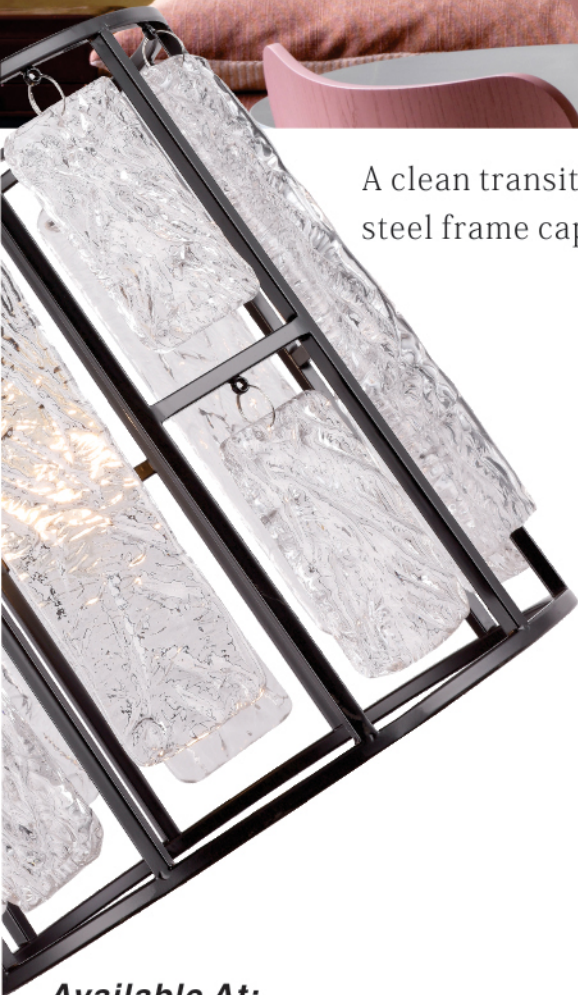

JASMINE

18115BRZ

Dinning Pendant
D508*H229-1173.5
D20"*H9"-46 1/6"
5*E12 max 60W

A clean transitional pendant group with a deep bronze finish on a hand welded steel frame capturing elegant panels of hand-made Piastra glass.

18123BRZ

Pendant
D255*H240-1162
D10"*H9 3/8"-45 3/4"
1*E26 max 60W

Available At: