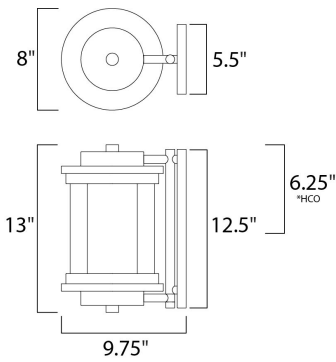

PRODUCT DESCRIPTION

MEASUREMENTS

DIMENSION : 8" W x 13" H x 9.75" Ext
BACK PLATE : 5.5" W x 12.5" H x 6.25" HCO
HANGING WEIGHT : 7.5 lb

LAMPING

INPUT VOLTAGE : 120V
BULB : 1 x 60W Incandescent E26 Medium , 60W Total
BULB INCLUDED : (Not Included)
DIMMABLE : Yes

FINISHES OPTION

Anthracite

GLASS

Clear and Frosted CLFT

MATERIAL

Aluminum

RATINGS

cETLus
Wet Location

ADDITIONAL

OPERATING TEMPERATURE:
-20°C (-4°F), 40°C (104°F)

Always consult a qualified electrician before installing any lighting product.