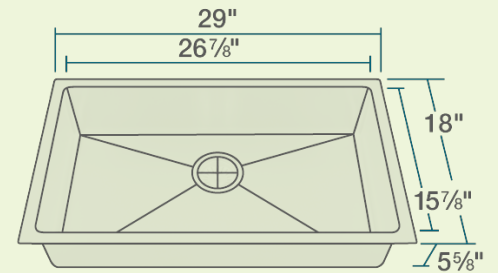

# 2905S Single Bowl 3/4" Radius Sink

- 29" x 18" x 5 5/8"
- Undermount Installation
- 30" Minimum Cabinet Size
- 18-Gauge Steel
- Certified High-Quality 304 Stainless Steel
- Brushed Satin Finish
- Offset Drain
- Thick Sound Dampener Rubber Pad
- Fully Insulated
- Cardboard Cutout Template Included
- Installation Hardware Included
- Lifetime Warranty
- ADA Compliant