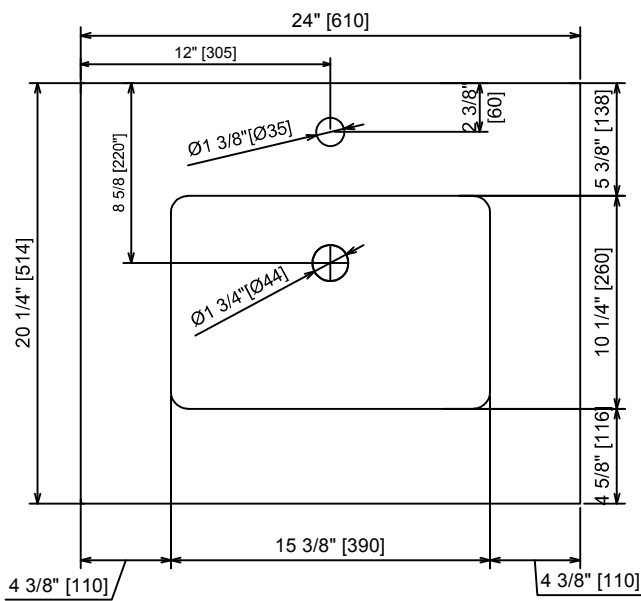

**LEXORA®**

HOME DECOR & HOME FURNISHINGS

**LLC24SKSOS000**

**DIMENSIONS**

# PART LIST

PART	DESCRIPTIONS	QUANTITY
A	Countertop	1
B	Basin	1
C	Door Left	1
D	Door Right	1
E	Drawer	1
F	Handle	2
G	Hingle	6

PART	DESCRIPTIONS	QUANTITY
H	Drawer glides	1
I	Legs support	4
K	Hardware support	4
L	Allen Key	1