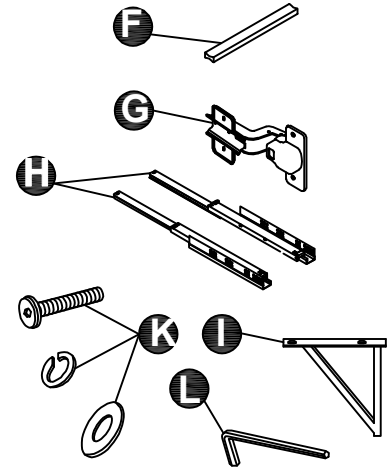

**LEXORA®**

HOME DECOR & HOME FURNISHINGS

**LLC24SKSOS000**

**DIMENSIONS**

# PART LIST

PART	DESCRIPTIONS	QUANTITY
A	Countertop	1
B	Basin	1
C	Door Left	1
D	Door Right	1
E	Drawer	1
F	Handle	2
G	Hingle	6

PART	DESCRIPTIONS	QUANTITY
H	Drawer glides	1
I	Legs support	4
K	Hardware support	4
L	Allen Key	1