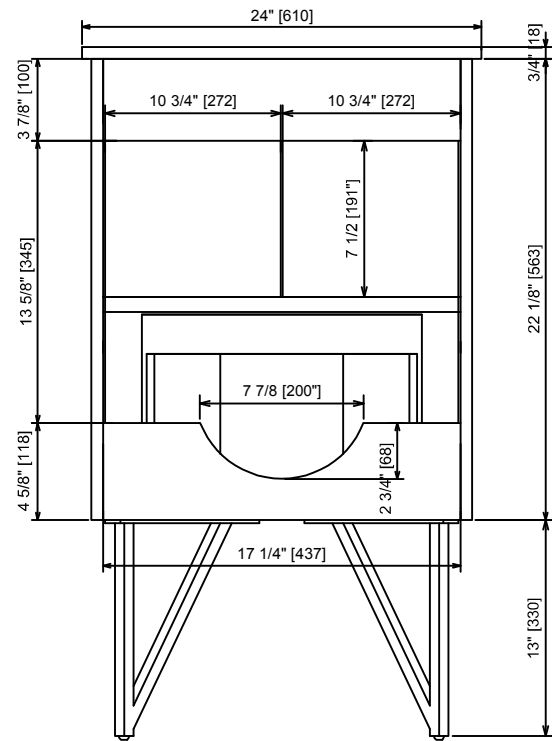

**LEXORA®**

HOME DECOR & HOME FURNISHINGS

**LLC24SKSOS000**

**DIMENSIONS**

# PART LIST

PART	DESCRIPTIONS	QUANTITY
A	Countertop	1
B	Basin	1
C	Door Left	1
D	Door Right	1
E	Drawer	1
F	Handle	2
G	Hingle	6

PART	DESCRIPTIONS	QUANTITY
H	Drawer glides	1
I	Legs support	4
K	Hardware support	4
L	Allen Key	1