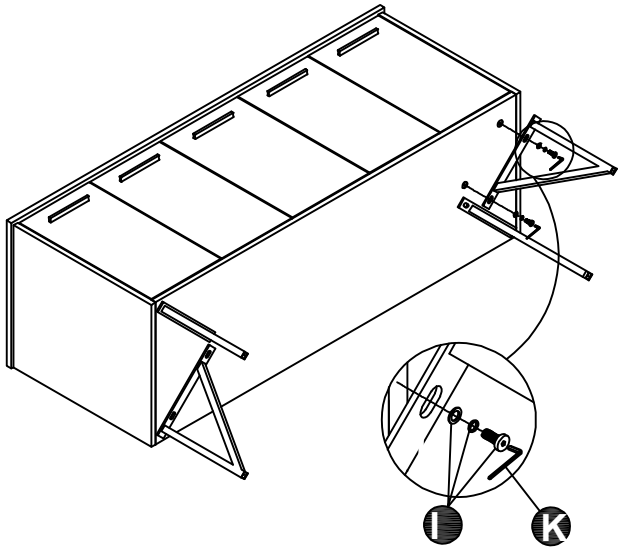

INSTALLATION

A   **B**