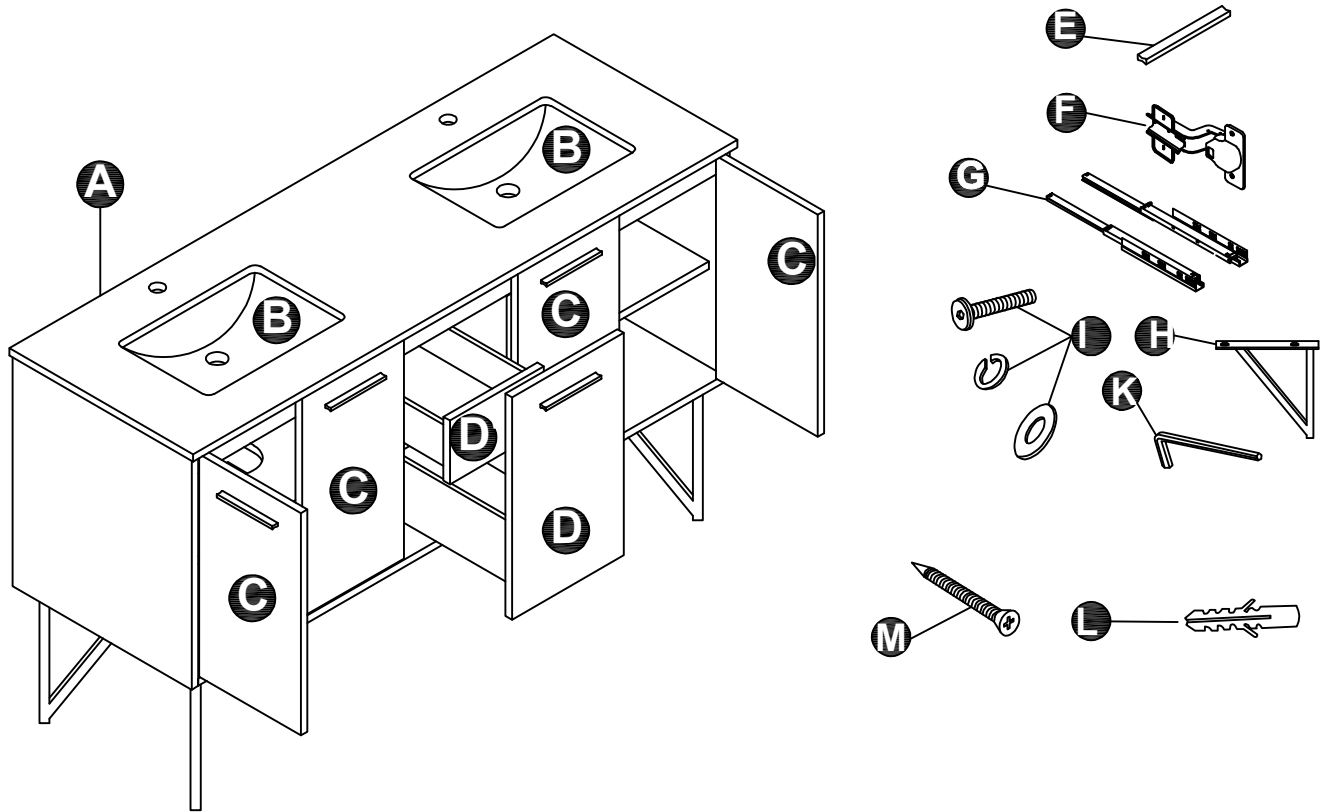

LEXORA®

HOME DECOR & HOME FURNISHINGS

LLC72DKSOS000

DIMENSIONS

PART LIST

PART	DESCRIPTIONS	QUANTITY
A	Countertop	1
B	Basin	2
C	Door (Left + Right)	4
D	Drawer	1
D'	Drawer	1
E	Handle	5
F	Hingle	8

PART	DESCRIPTIONS	QUANTITY
G	Drawer glides	2
H	Legs support	4
I	Hardware support	4
K	Allen Key	1
L	Plastic Plug	4
M	Screw	4

DRAWER

A

REMOVE

INSTALL