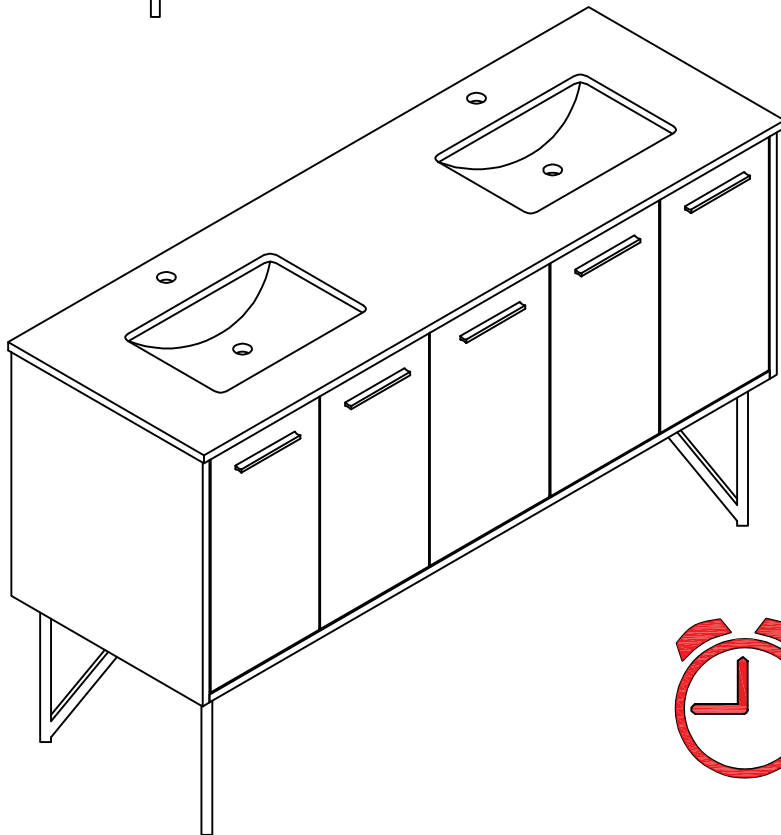

INSTALLATION

E

24!