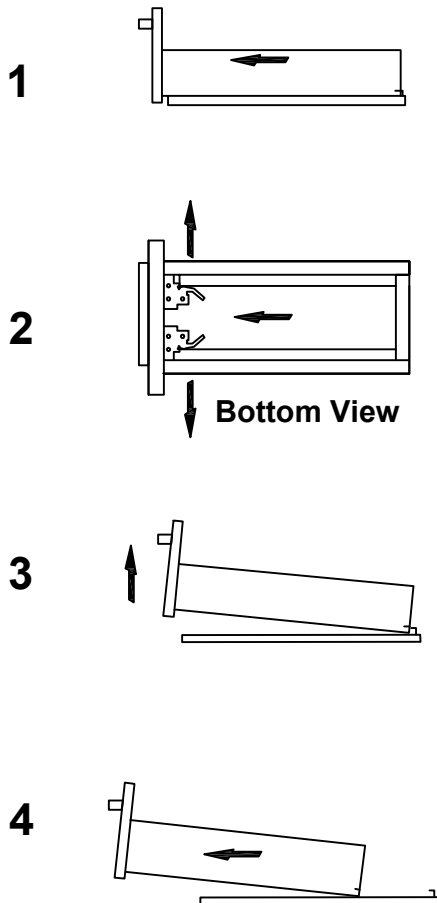

LEXORA®

HOME DECOR & HOME FURNISHINGS

LLC72DKSOS000

DIMENSIONS

PART LIST

PART	DESCRIPTIONS	QUANTITY
A	Countertop	1
B	Basin	2
C	Door (Left + Right)	4
D	Drawer	1
D'	Drawer	1
E	Handle	5
F	Hingle	8

PART	DESCRIPTIONS	QUANTITY
G	Drawer glides	2
H	Legs support	4
I	Hardware support	4
K	Allen Key	1
L	Plastic Plug	4
M	Screw	4

TOOLS REQUIRED (NOT INCLUDED)

INSTALLATION

A **B**

C

D

INSTALLATION

E

24!

DRAWER

A

REMOVE

INSTALL