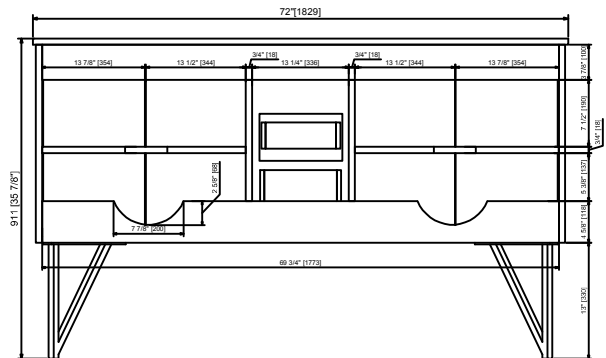

LEXORA®

HOME DECOR & HOME FURNISHINGS

LLC72DKSOS000

DIMENSIONS

PART LIST

PART	DESCRIPTIONS	QUANTITY
A	Countertop	1
B	Basin	2
C	Door (Left + Right)	4
D	Drawer	1
D'	Drawer	1
E	Handle	5
F	Hingle	8

PART	DESCRIPTIONS	QUANTITY
G	Drawer glides	2
H	Legs support	4
I	Hardware support	4
K	Allen Key	1
L	Plastic Plug	4
M	Screw	4