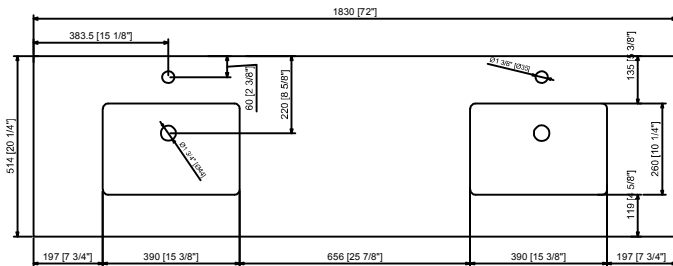

LEXORA®

HOME DECOR & HOME FURNISHINGS

LLC72DKSOS000

DIMENSIONS

PART LIST

PART	DESCRIPTIONS	QUANTITY
A	Countertop	1
B	Basin	2
C	Door (Left + Right)	4
D	Drawer	1
D'	Drawer	1
E	Handle	5
F	Hingle	8

PART	DESCRIPTIONS	QUANTITY
G	Drawer glides	2
H	Legs support	4
I	Hardware support	4
K	Allen Key	1
L	Plastic Plug	4
M	Screw	4

DRAWER

A

REMOVE

INSTALL