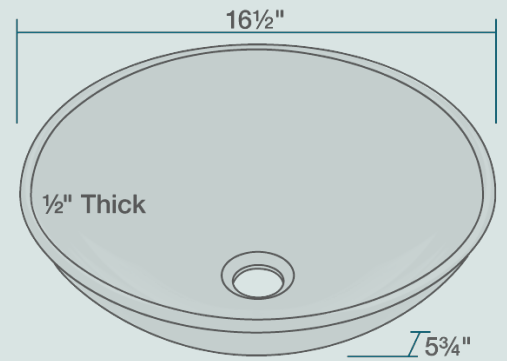

16 1/2" x 16 1/2" x 5 3/4"
 Tempered Glass
 Limited Lifetime Warranty
 Dark-Colored Glass Throughout

Accessories

*Accessories not included

Available Colors

Features

Vessel Installation	18" Minimum Cabinet Size	1/2" Thick	Tempered Glass	Multiple Colors Available	Limited Lifetime Warranty
One Bowl					