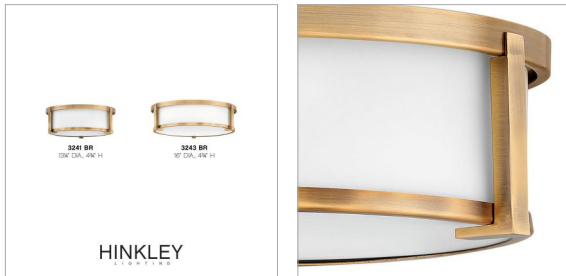

LOWELL

3241BR

MEDIUM FLUSH MOUNT

Lowell is a transitional design with clean lines and a subtle mid-century modern overtone. Robust cast L-bracket details combine with a twist lock system to maintain a sleek appearance that fits any décor.

DETAILS	
FINISH:	Brushed Bronze
MATERIAL:	Steel
GLASS:	Etched Opal

DIMENSIONS	
WIDTH:	13.3"
HEIGHT:	4.8"
WEIGHT:	5.5lb

LIGHT SOURCE	
LIGHT SOURCE:	Socket
WATTAGE:	2-60w Med.
VOLTAGE:	120v

MOUNTING	
CANOPY:	13" Dia.

SHIPPING	
CARTON LENGTH:	16.5
CARTON WIDTH:	16.5
CARTON HEIGHT:	8
CARTON WEIGHT:	7.6

PRODUCT DETAILS:

- Suitable for use in damp locations as defined by NEC and CEC. Meets United States UL Underwriters Laboratories & CSA Canadian Standards Association Product Safety Standards
- Merging the best of traditional and modern elements, with a sophisticated and streamlined silhouette perfect for any space
- Classic gleaming light brass finish