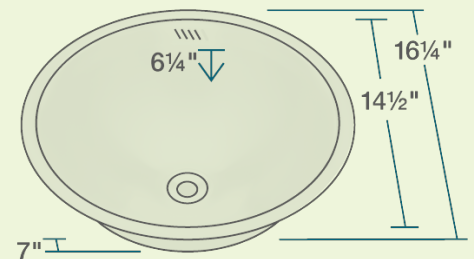

# 420 Bathroom Sink

- 16 1/4" x 16 1/4" x 7"
- Undermount, Topmount, or Vessel Installation
- 18-Gauge Steel
- Certified High-Quality 304 Stainless Steel
- Brushed Satin Finish
- Center Drain
- Cardboard Cutout Template Included
- Installation Hardware Included
- Limited Lifetime Warranty
- Rubber Gasket for Optional Topmount Installation

## Features

Topmount or Undermount 	Vessel Installation 	18" Minimum Cabinet Size 	18 Gauge 	Cold-Rolled Stainless Steel 	Brushed-Satin Finish 
Cutout Template 	Hardware Included 	cUPC Certified 	Limited Lifetime Warranty 	One Bowl 	