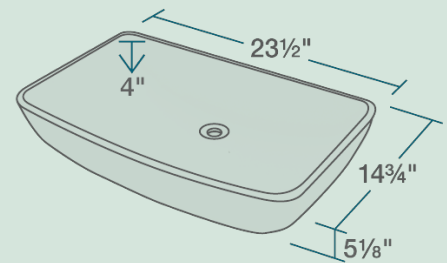

23 1/2" x 14 3/4" x 5 1/8"
 Vessel Installation
 True Vitreous China
 No Hardware Needed
 Limited Lifetime Warranty

Accessories

*Accessories not included

Available Colors

Features

Vessel Installation	24" Minimum Cabinet Size	True Vitreous China	No Hardware Needed	Limited Lifetime Warranty	One Bowl