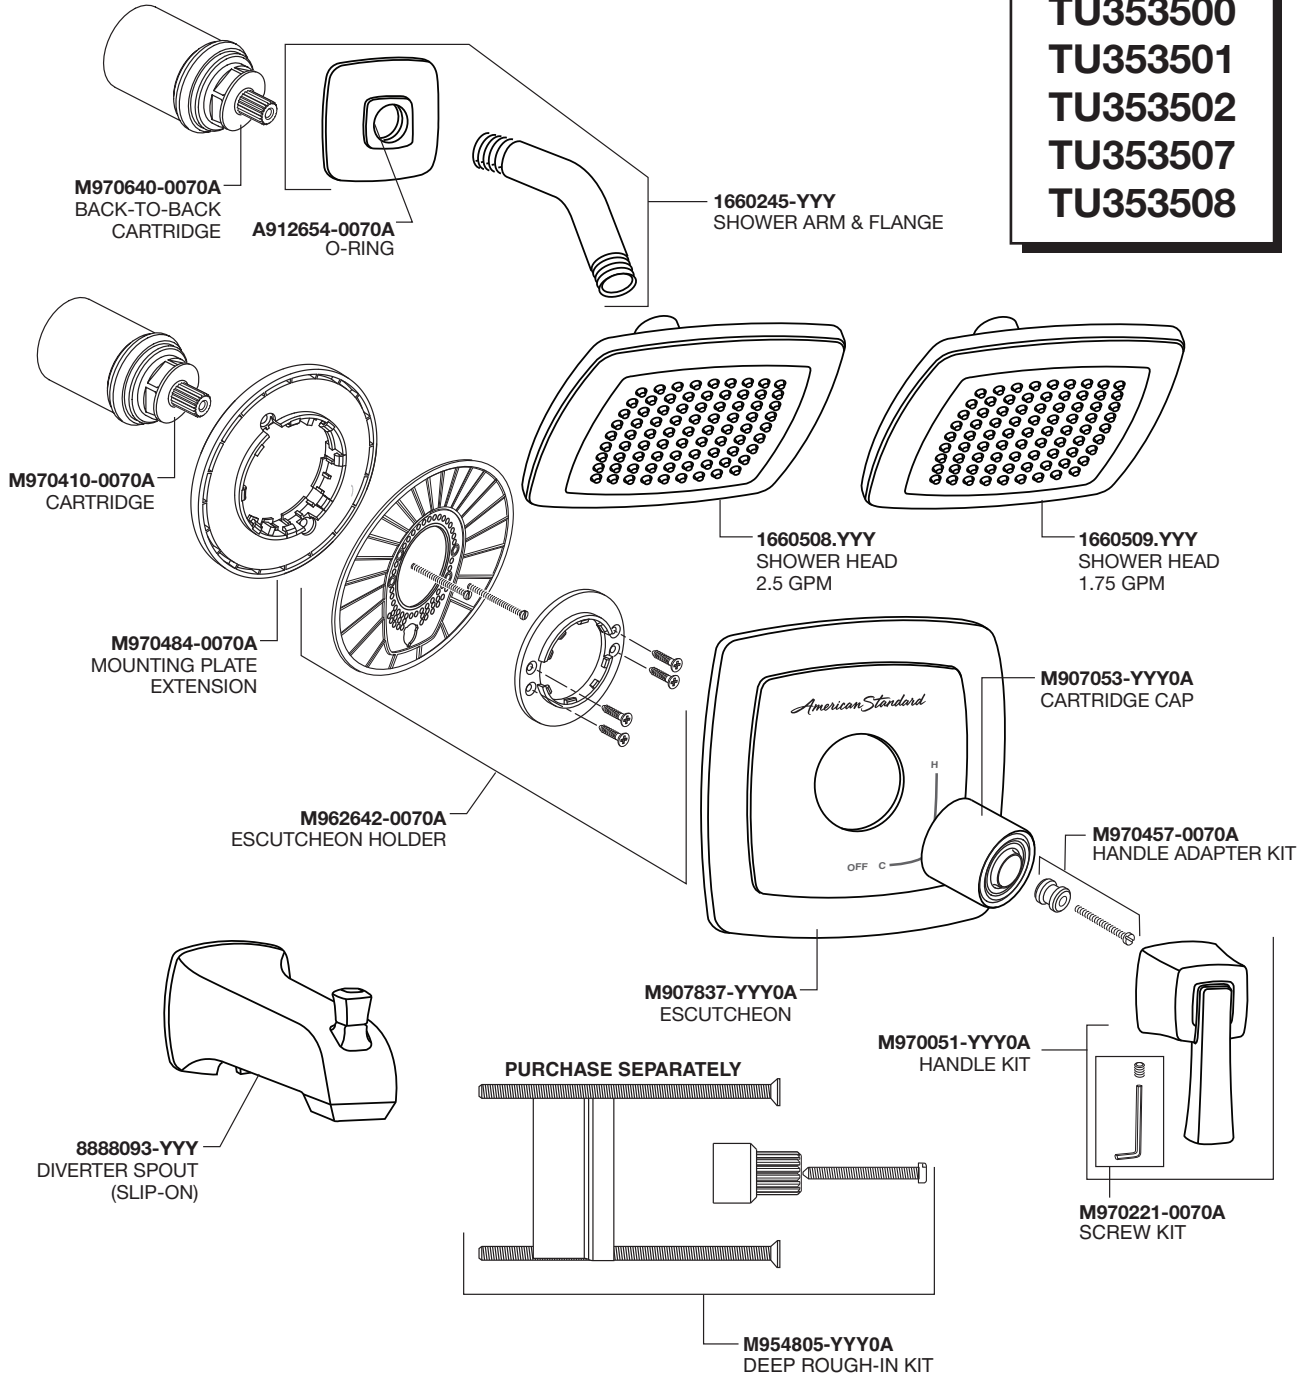

*American Standard*

**Townsend®**  
**Pressure Balancing**  
**Bath and Shower Trim Kit**

MODEL NUMBERS

**TU353500**  
**TU353501**  
**TU353502**  
**TU353507**  
**TU353508**

PURCHASE SEPARATELY

Replace the "YYY" with appropriate finish code

POLISHED CHROME	002
BRUSHED NICKEL	295
LEGACY BRONZE	278
POLISHED NICKEL	013

**HOT LINE FOR HELP**

For toll-free information and answers to your questions, call:  
 1 (800) 442-1902

Mon. - Fri. 8:00 a.m. to 8:00 p.m. EST  
 Saturday 10:00 a.m. to 4:00 p.m. EST