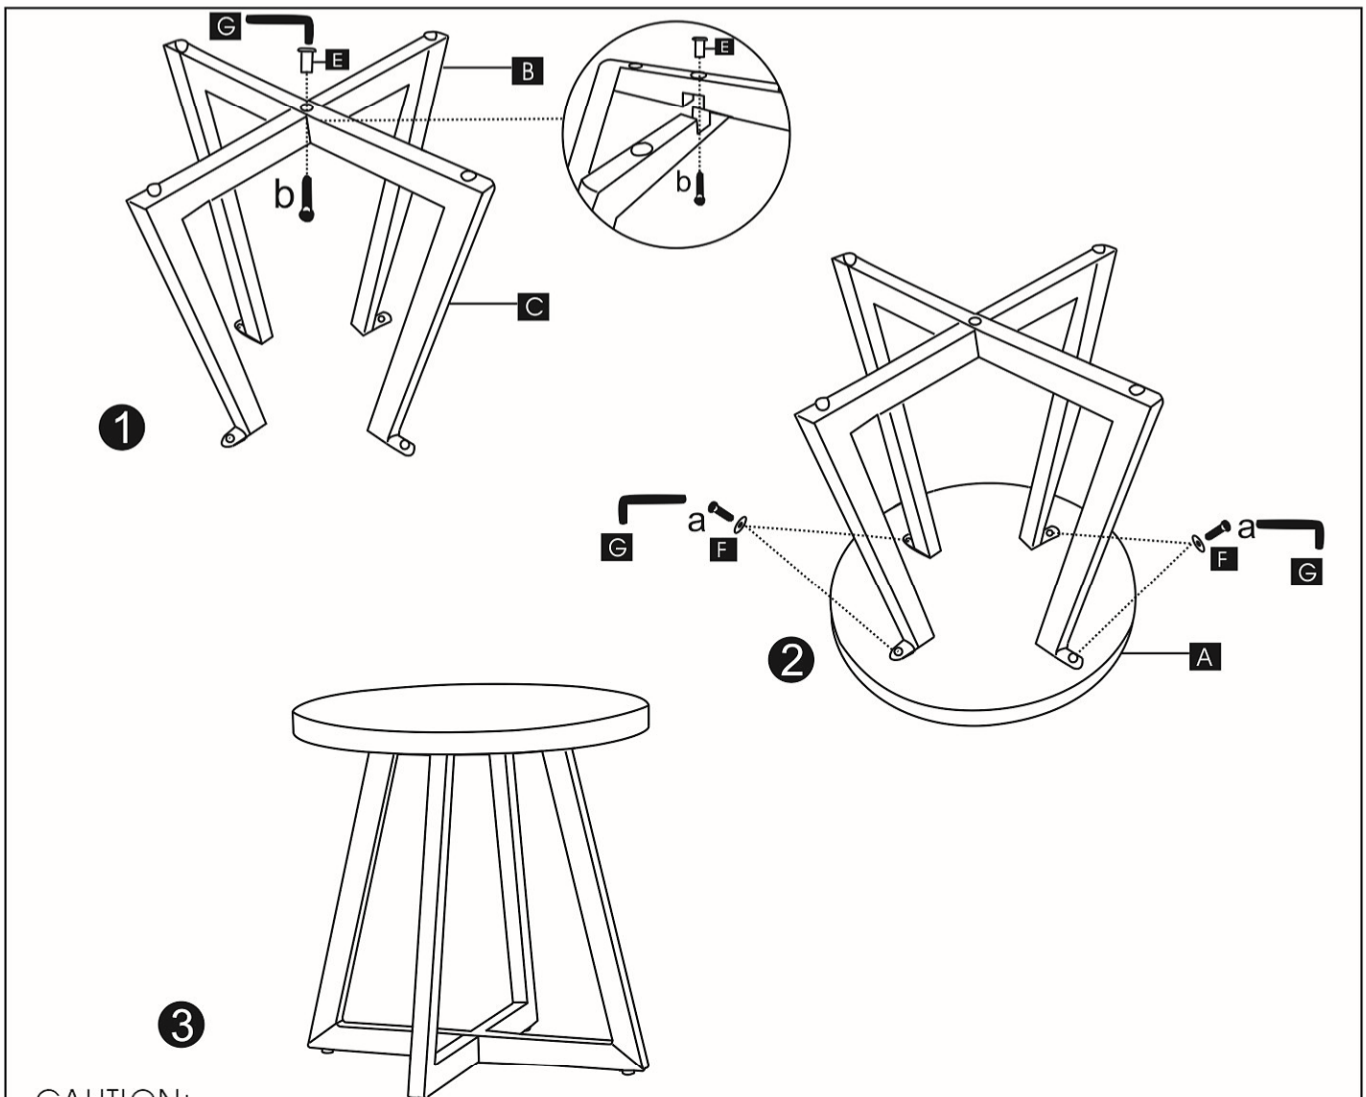

ASSEMBLY INSTRUCTIONS  
9300079  
Courtdale KD Round End Table

**CAUTION:**  
PLEASE MAKE SURE THAT ALL PARTS ABOVE ARE FIXED TIGHT AND FIRM BEFORE USE.  
THIS PRODUCT IS FOR INDOOR USE ONLY.  
DO NOT STAND ON THIS PRODUCT IN ANY CIRCUMSTANCE