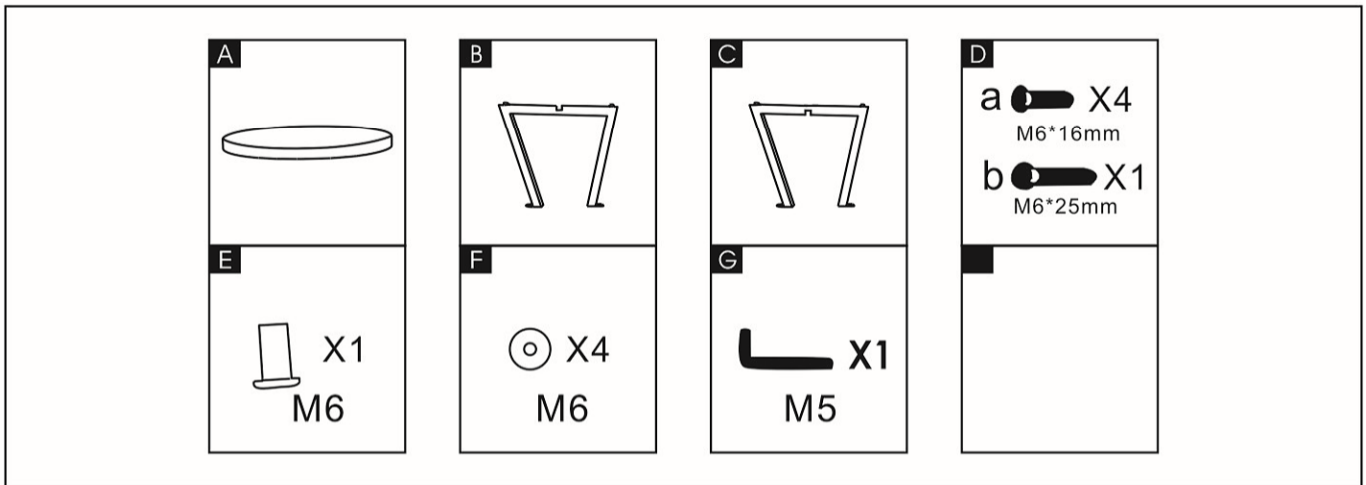

ASSEMBLY INSTRUCTIONS  
9300079  
Courtdale KD Round End Table

**CAUTION:**  
PLEASE MAKE SURE THAT ALL PARTS ABOVE ARE FIXED TIGHT AND FIRM BEFORE USE.  
THIS PRODUCT IS FOR INDOOR USE ONLY.  
DO NOT STAND ON THIS PRODUCT IN ANY CIRCUMSTANCE