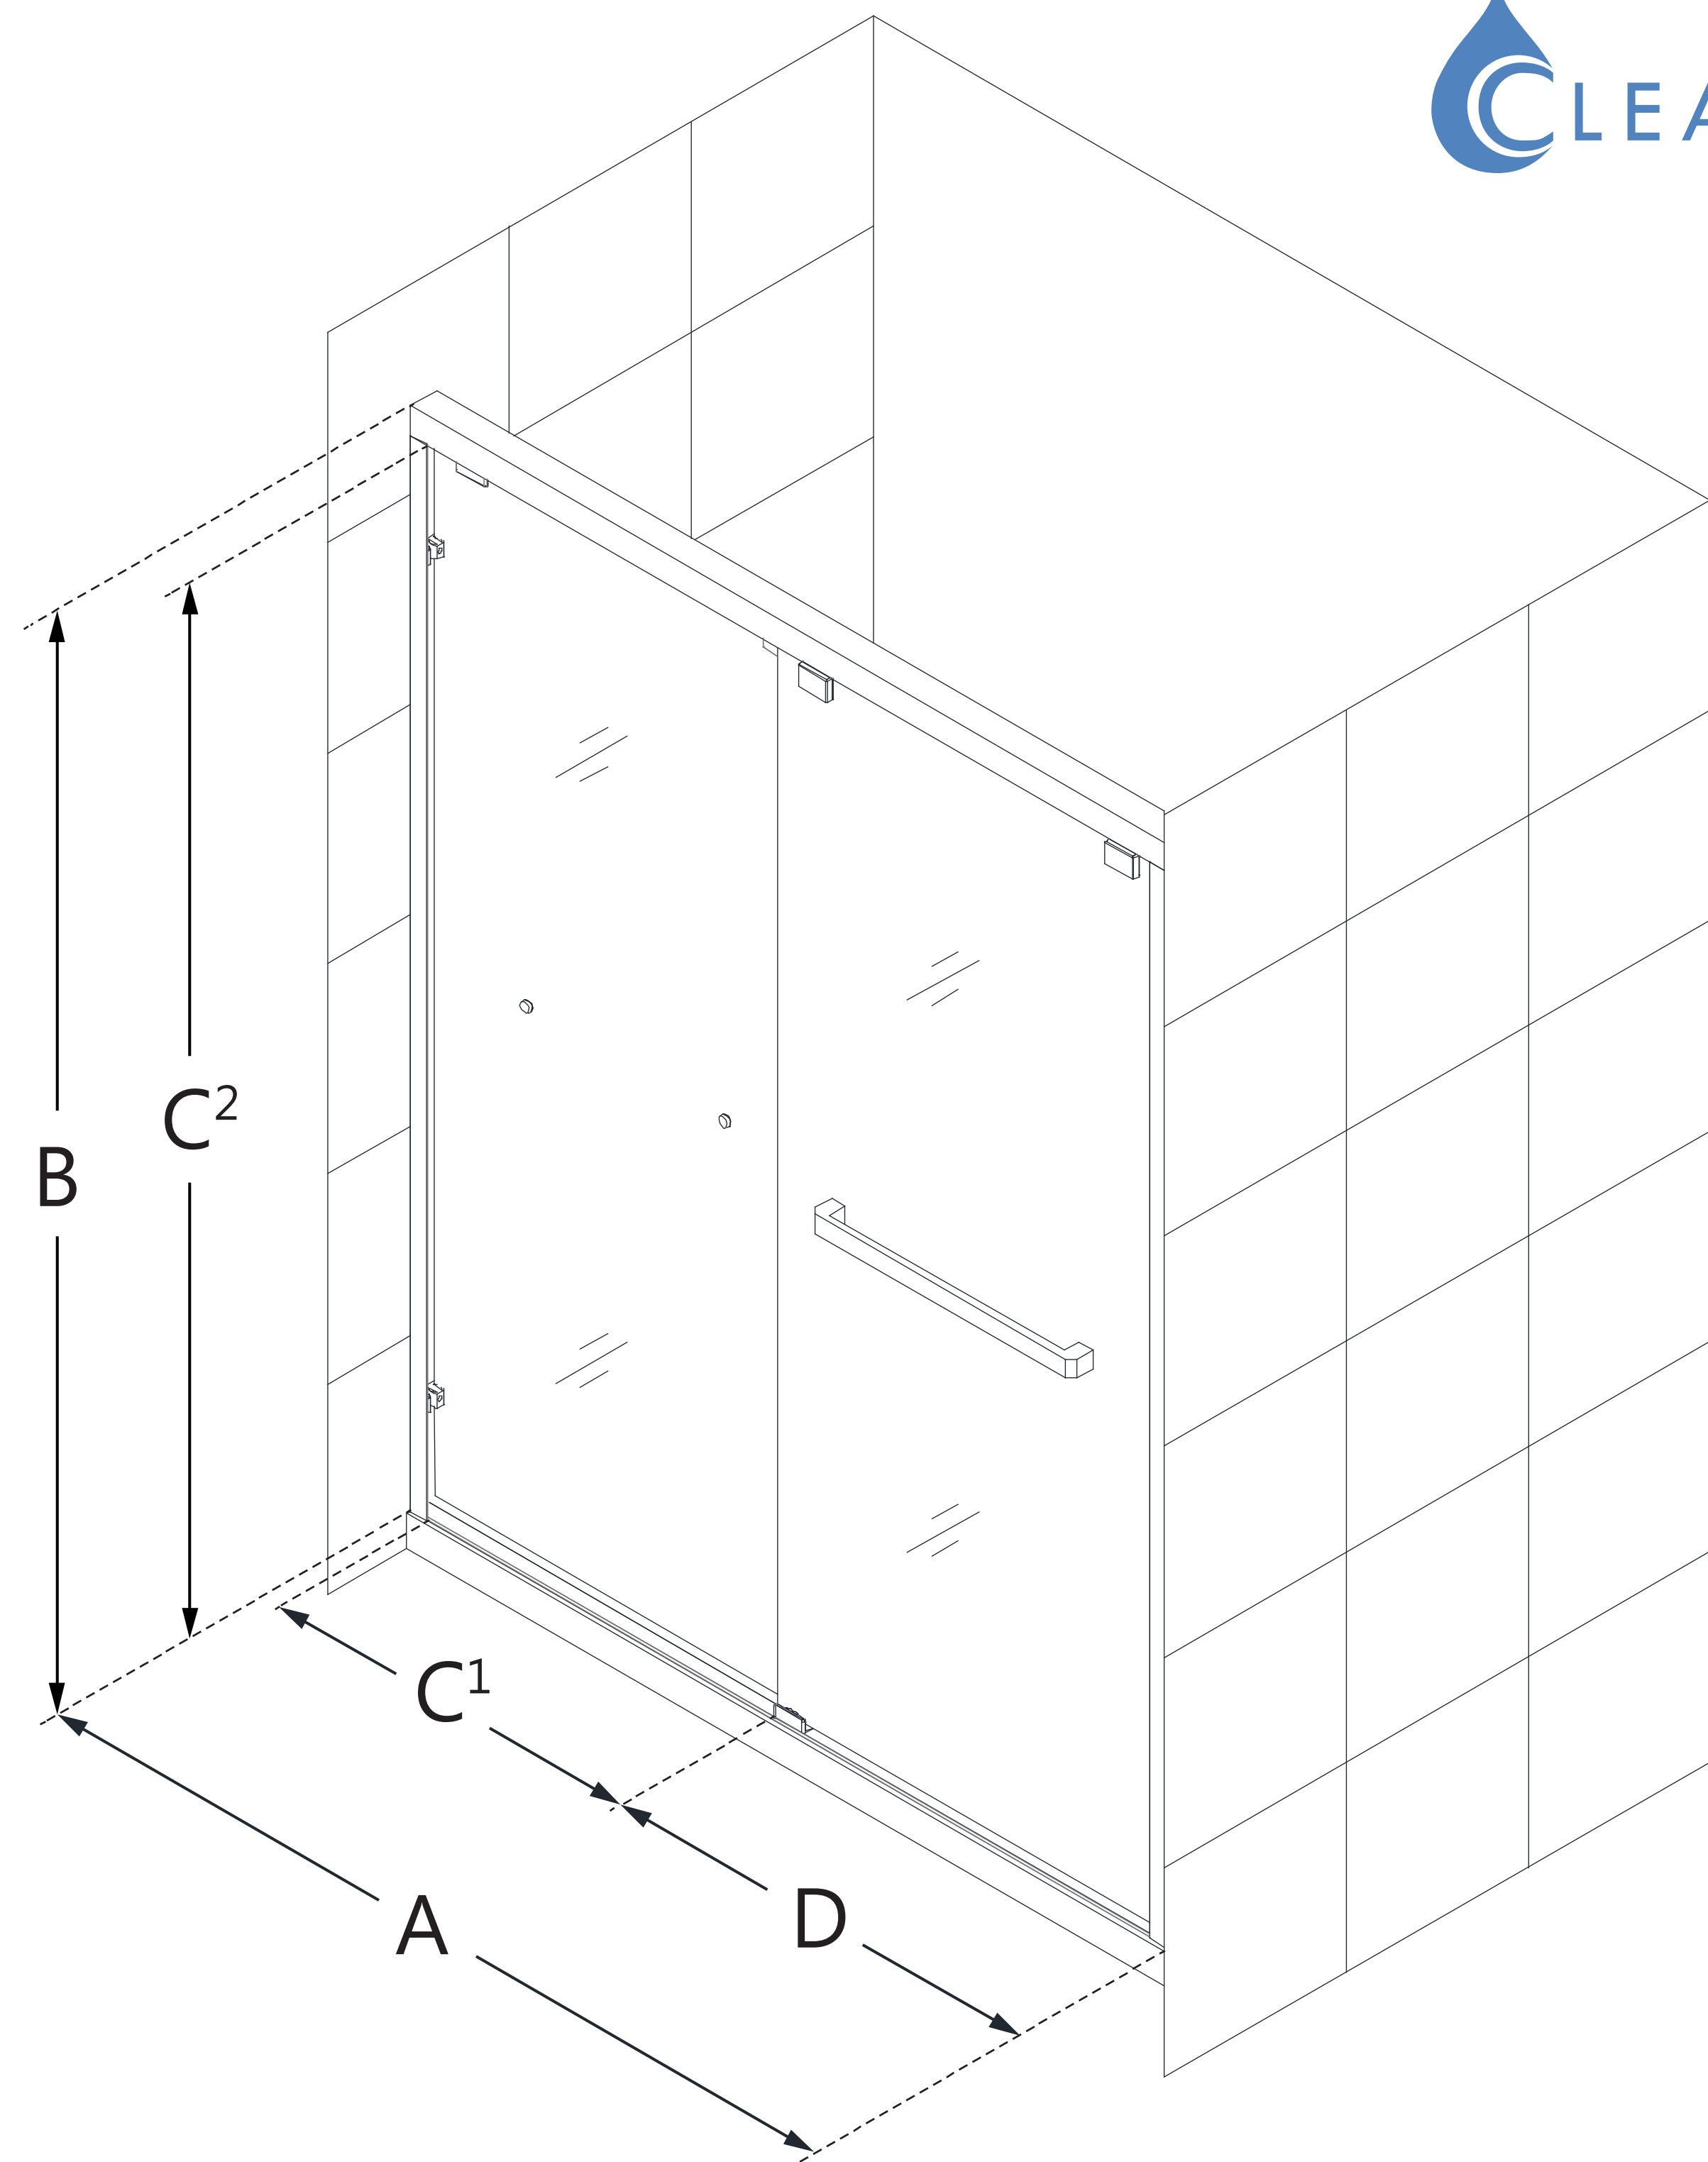

MODEL NUMBER
SHDR-1660760

**CONFIGURATION
DIMENSIONS:**

A: MODEL WIDTH

56 - 60 in.

B: MODEL HEIGHT

76 in.

C1: ACCESS WIDTH

23 1/2 - 27 1/2 in.

C2: ACCESS HEIGHT

74 in.

D: DOOR WIDTH

30 5/8 in.

CUSTOMIZATION:

Yes

MATCHING SHOWER BASE

Any 60 in. Single Threshold
DreamLine Shower Base

BASE OPTIONS

White, Biscuit (-22), Black (-88)

BASE DRAIN LOCATION

Center, Left, Right

**MINIMUM THRESHOLD
REQUIRED**

2 1/4 in.

DRILLING REQUIRED

Yes