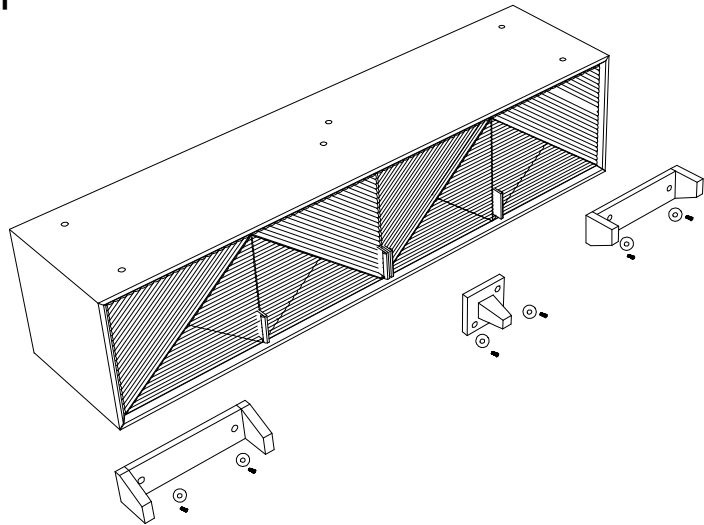

ASSEMBLY INSTRUCTION

KIT CONTENTS			DESCRIPTION	
Allen Bolts 30 x 6 mm	6 Nos.		T. V. Unit	1 Nos.
Washer	6 Nos.		Legs	3 Nos.
Allen Key 4 mm	1 Nos.			

Step :- 1

Step :- 2

Step :- 3

Step :- 4

Your T V Unit is now ready for use