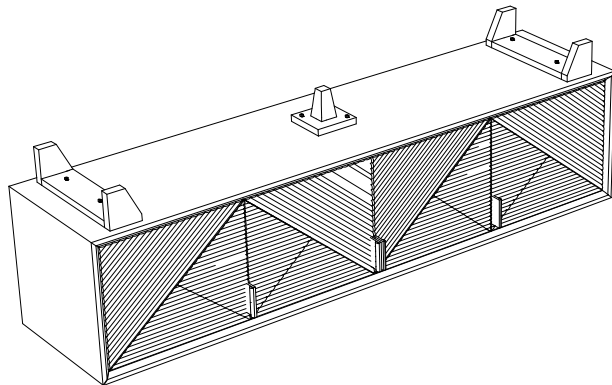

ASSEMBLY INSTRUCTION

KIT CONTENTS			DESCRIPTION	
Allen Bolts 30 x 6 mm	6 Nos.		T. V. Unit	1 Nos.
Washer	6 Nos.		Legs	3 Nos.
Allen Key 4 mm	1 Nos.			

Step :- 1

Step :- 2

Step :- 3

Step :- 4

Your T V Unit is now ready for use