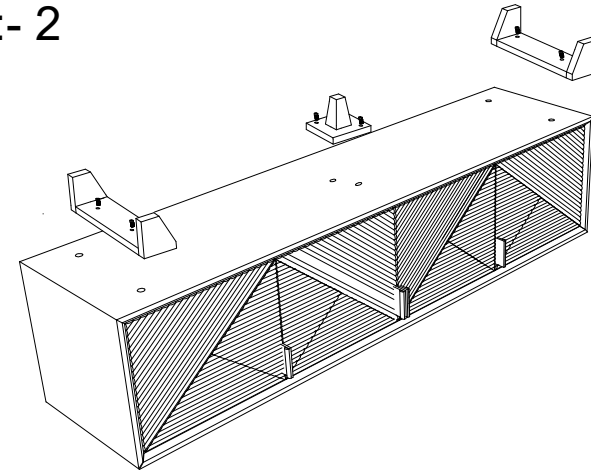

ASSEMBLY INSTRUCTION

KIT CONTENTS			DESCRIPTION	
Allen Bolts 30 x 6 mm	6 Nos.		T. V. Unit	1 Nos.
Washer	6 Nos.		Legs	3 Nos.
Allen Key 4 mm	1 Nos.			

Step :- 1

Step :- 2

Step :- 3

Step :- 4

Your T V Unit is now ready for use