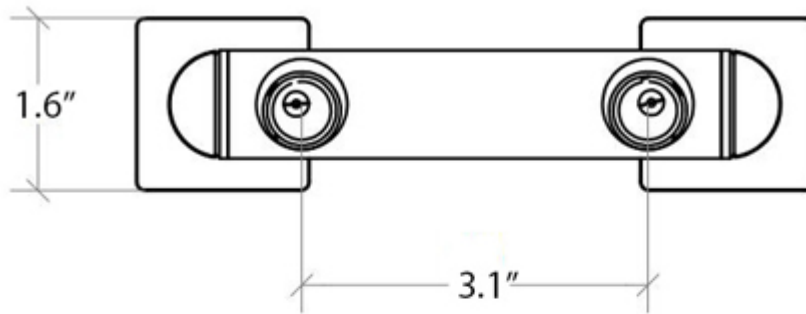

Product Specs Sheets

Collection
Skudara

Model |
Skudara 52853

Dimensions Metric

1 inch = 2.54 cm
1 inch = 25.4 mm

WS[®]
BATH
COLLECTIONS

1051 Lea Drive - Collegeville, PA 19426
Tel. 215 513 9400 - Fax 610 831 0215