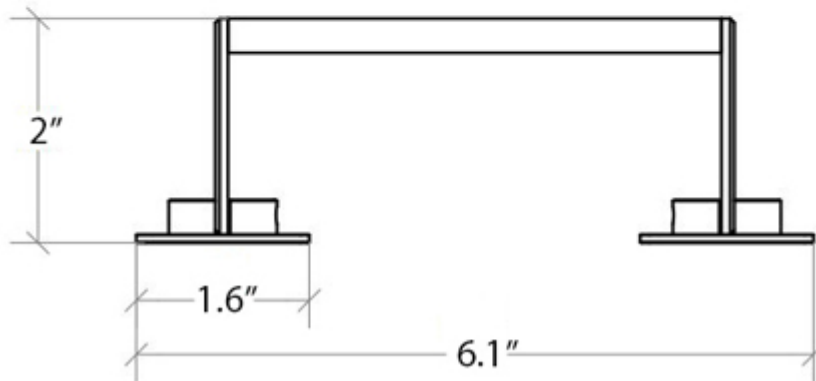

Product Specs Sheets

Collection
Skudara

Model |
Skudara 52853

Dimensions Metric

1 inch = 2.54 cm
1 inch = 25.4 mm

WS[®]
BATH
COLLECTIONS

1051 Lea Drive - Collegeville, PA 19426
Tel. 215 513 9400 - Fax 610 831 0215