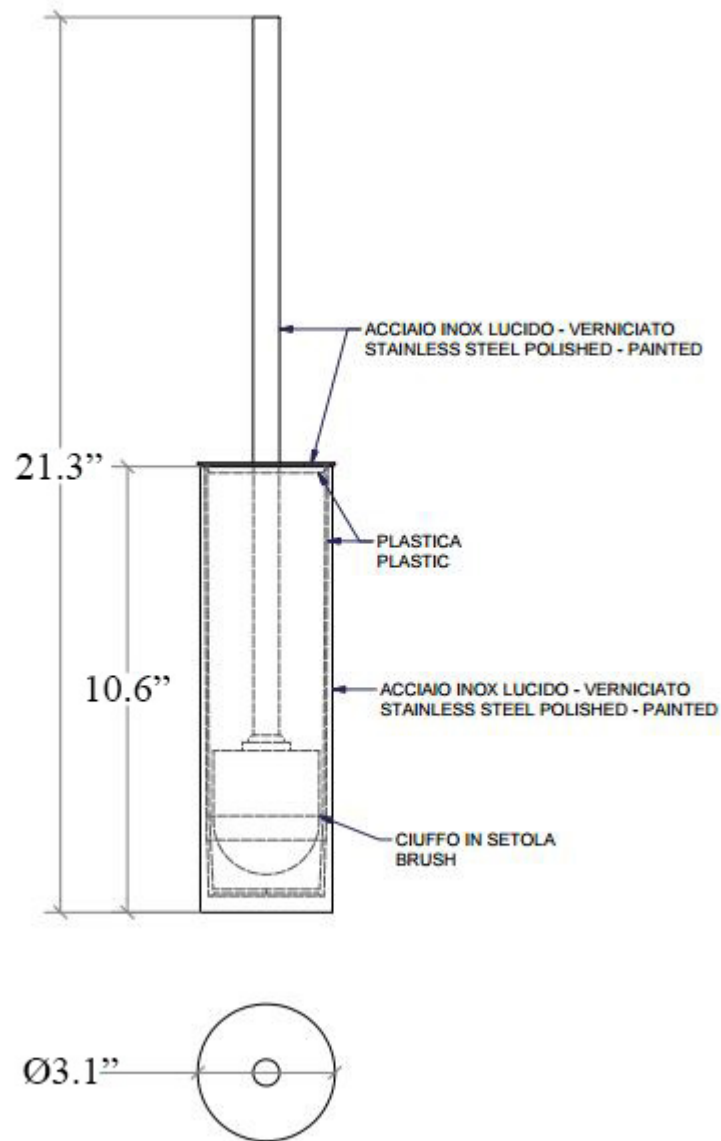

Product Specs Sheets

Collection
Skoati

Model |
Skoati 5004

Dimensions Metric

1 inch = 2.54 cm
1 inch = 25.4 mm

WS[®]
BATH
COLLECTIONS

1051 Lea Drive - Collegeville, PA 19426
Tel. 215 513 9400 - Fax 610 831 0215
www.ws bathcollections.com - info@ws bathcollections.com