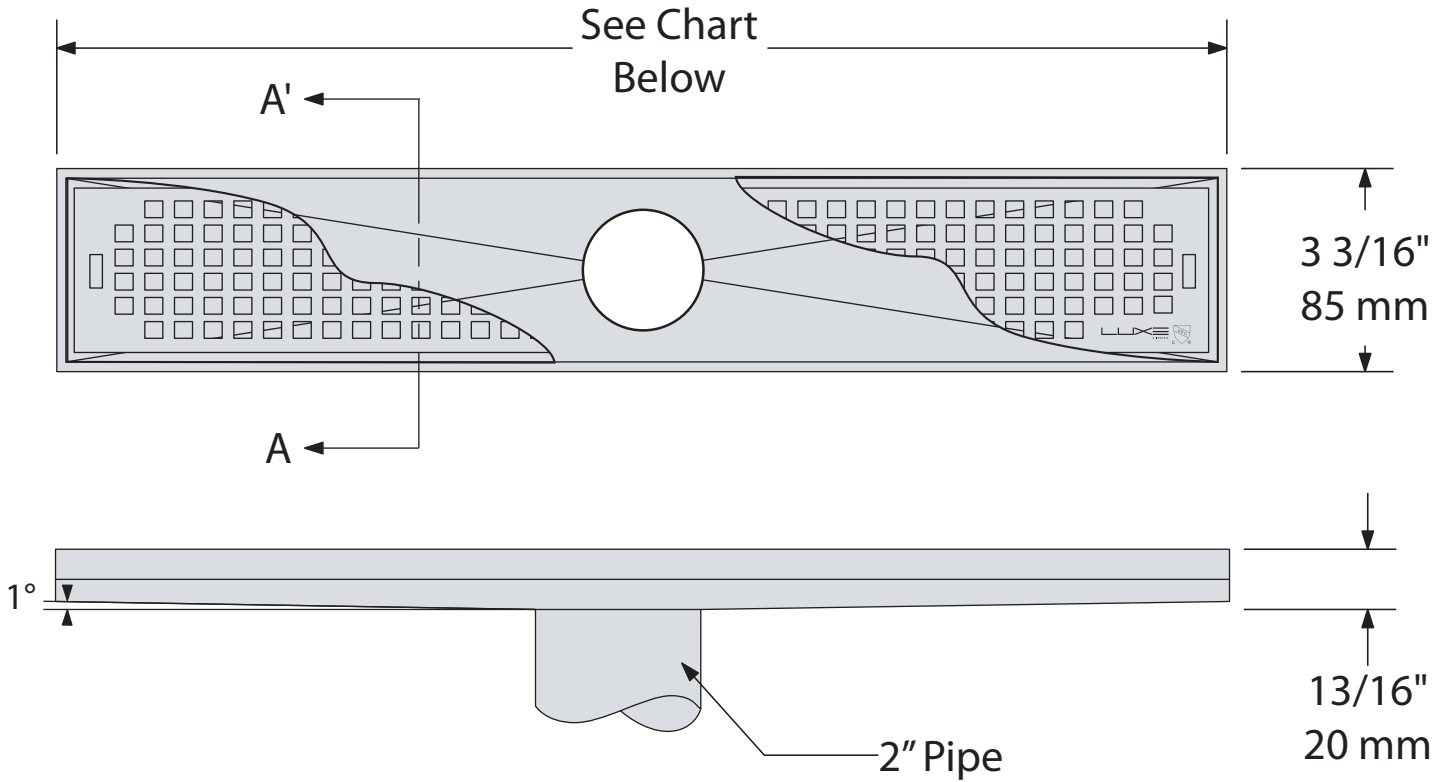

LINEAR DRAINS

P.O. Box 8064, Atlanta, GA 31106
 p: 877.398.8110 f. 877.388.1239
 e: sales@lineardrains.com
 www.lineardrains.com

▶ Linear Shower Drain - Pattern Grate

Grate Removable From Channel for Easy Cleaning

Threaded Male Adapter Included

Section A-A'

Standard Linear Drain Lengths

Length (Inches)	26"	30"	36"	40"	48"	60"
Finish = Satin Stainless Part No.	SP-26	SP-30	SP-36	SP-40	SP-48	SP-60