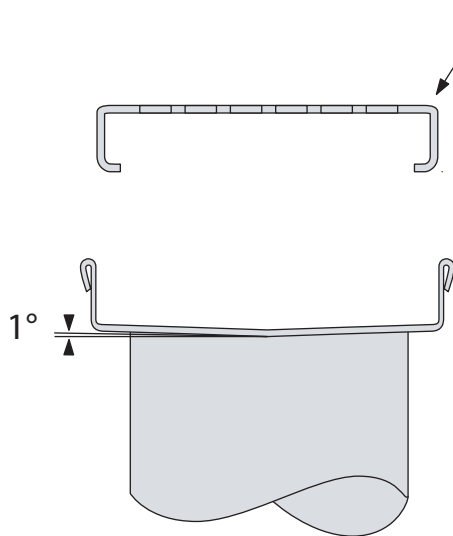

Section A-A'