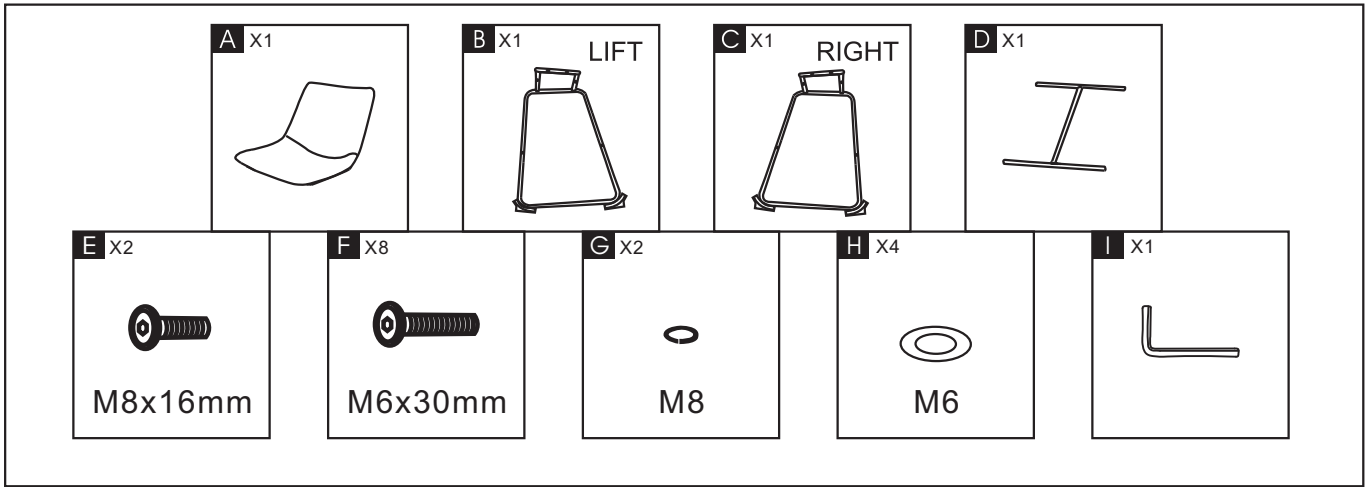

ASSEMBLY INSTRUCTIONS  
9300103  
Vesta KD PU Counter Stool

**CAUTION:**  
PLEASE MAKE SURE THAT ALL PARTS ABOVE ARE FIXED TIGHT AND FIRM BEFORE USE.  
THIS PRODUCT IS DESIGNED AS A SEAT FOR INDOOR USE ONLY.  
DO NOT STAND ON THIS PRODUCT IN ANY CIRCUMSTANCE