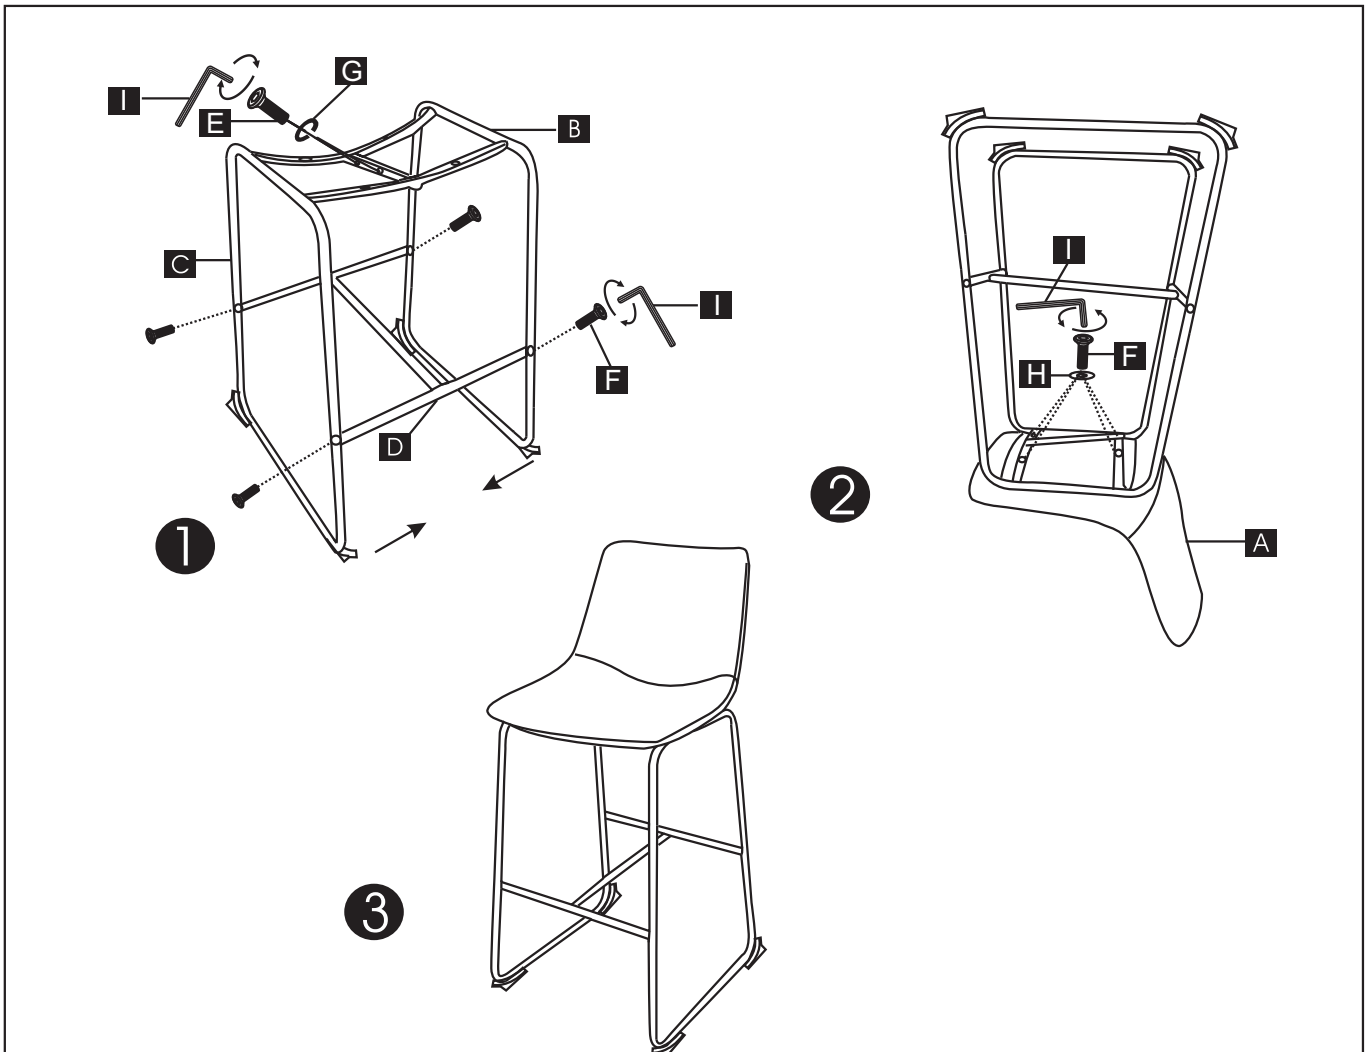

ASSEMBLY INSTRUCTIONS  
9300103  
Vesta KD PU Counter Stool

**CAUTION:**  
PLEASE MAKE SURE THAT ALL PARTS ABOVE ARE FIXED TIGHT AND FIRM BEFORE USE.  
THIS PRODUCT IS DESIGNED AS A SEAT FOR INDOOR USE ONLY.  
DO NOT STAND ON THIS PRODUCT IN ANY CIRCUMSTANCE