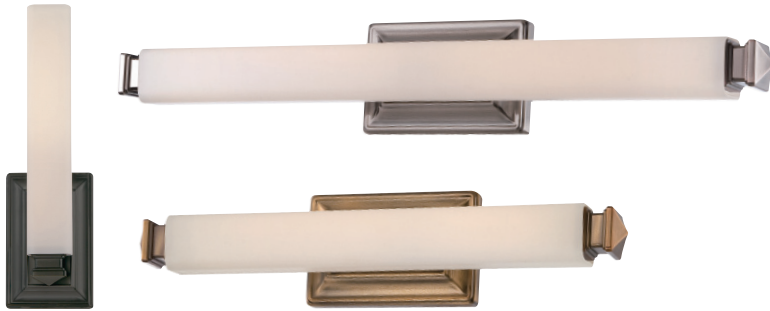

BRISTOL – model: WS-71
 dwelLED™ LED Vanity

WAC LIGHTING
 Responsible Lighting®

Fixture Type:

Catalog Number:

Project: _____

Location: _____

PRODUCT DESCRIPTION

Handsome traditional styling upgraded with modern LED technology make for a beautiful luminaire, with energy savings and zero-maintenance. Etched blown glass with soft square edges illuminates with unparalleled uniformity and efficacy. Cast metal decorative transitional end caps and matching rectangular back plate complete the masculine design. Four designer finishes available to complement popular bath hardware and art frames.

FEATURES

- Mouth blown etched triplex glass
- Four finishes to complement most bath hardware
- Vertical or horizontal mount
- ADA compliant
- Meets 2013 California Title 24 Efficiency
- No driver or transformer needed
- Smooth and continuous ELV dimming
- ETL & cETL damp location listed
- 80,000 hour rated life
- 90 CRI

SPECIFICATIONS

- **Construction:** Steel
- **Color Temperature:** 2700K

ORDERING NUMBER

Model#	Length	Watt	LED Lumens	Delivered Lumens	Finish
WS-7115	15"	19W	1462	990	AN <i>Antique Nickel</i>  BB <i>Burnished Brass</i>  BO <i>Brushed Bronze</i>  PN <i>Polished Nickel</i> 
WS-7120	20"	25.5W	1845	1345	
WS-7128	28"	37.5W	2925	1935	