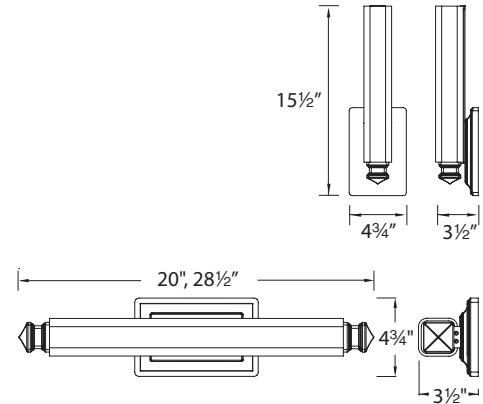

BRISTOL – model: WS-71
 dwelLED™ LED Vanity

WAC LIGHTING
 Responsible Lighting®

Fixture Type:

Catalog Number:

Project: _____

Location: _____

PRODUCT DESCRIPTION

Handsome traditional styling upgraded with modern LED technology make for a beautiful luminaire, with energy savings and zero-maintenance. Etched blown glass with soft square edges illuminates with unparalleled uniformity and efficacy. Cast metal decorative transitional end caps and matching rectangular back plate complete the masculine design. Four designer finishes available to complement popular bath hardware and art frames.

FEATURES

- Mouth blown etched triplex glass
- Four finishes to complement most bath hardware
- Vertical or horizontal mount
- ADA compliant
- Meets 2013 California Title 24 Efficiency
- No driver or transformer needed
- Smooth and continuous ELV dimming
- ETL & cETL damp location listed
- 80,000 hour rated life
- 90 CRI

SPECIFICATIONS

- **Construction:** Steel
- **Color Temperature:** 2700K

ORDERING NUMBER

Model#	Length	Watt	LED Lumens	Delivered Lumens	Finish
WS-7115	15"	19W	1462	990	AN <i>Antique Nickel</i>  BB <i>Burnished Brass</i>  BO <i>Brushed Bronze</i>  PN <i>Polished Nickel</i> 
WS-7120	20"	25.5W	1845	1345	
WS-7128	28"	37.5W	2925	1935	