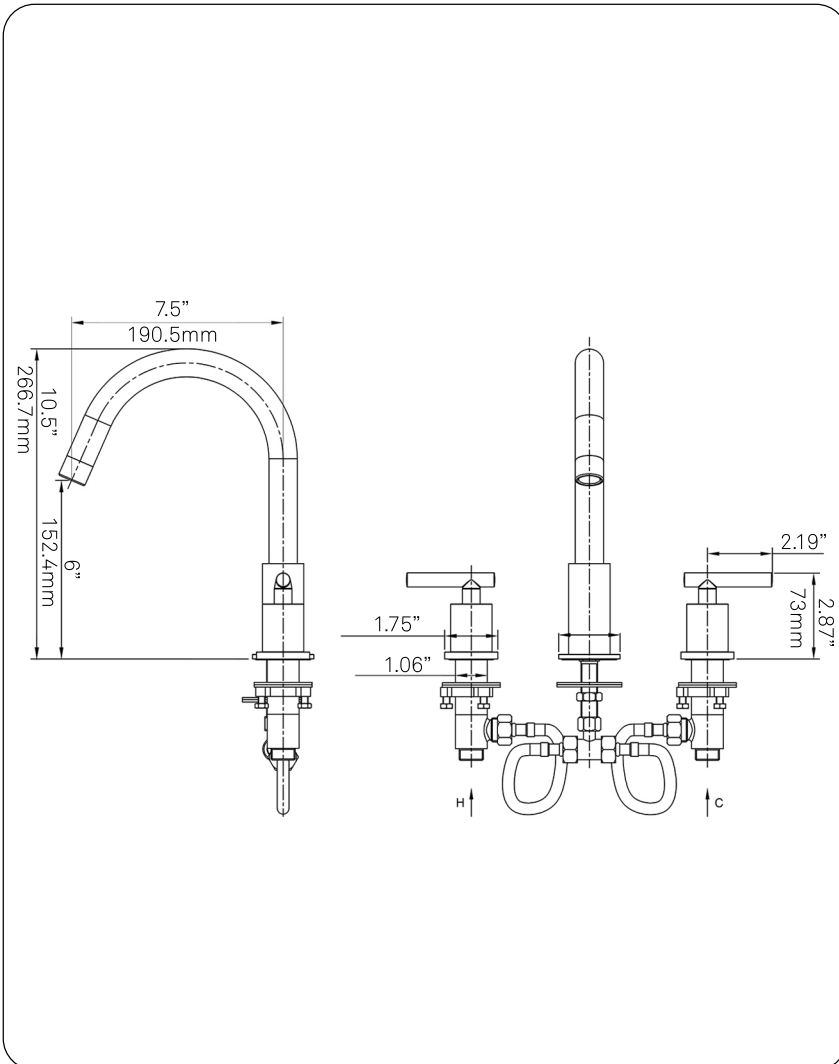

NOTES

Novatto reserves the right (1) to make changes in specifications and materials, and (2) to change or discontinue models, both without notice or obligation. Dimensions are for reference only, see www.Novatto.com for finish options and product availability.

Novatto Inc
TOLL FREE 844.404.4242
www.Novatto.com