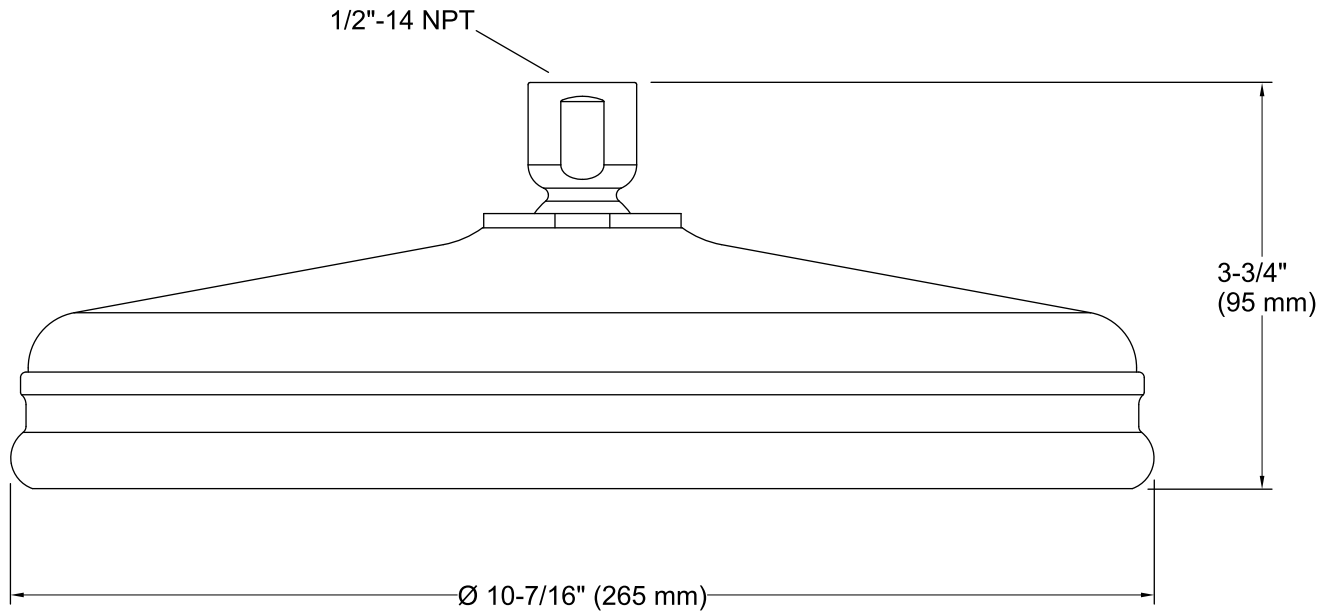

Features

- Single-function Rain showerhead.
- MasterClean™ spray nozzles prohibit mineral buildup for easy cleaning.
- Katalyst™ Spray Technology with air induction ball joint.
- Optimized sprayface for maximum performance.
- 2.5 gallon (9.5 L) per minute flow rate.

Material

- Solid brass construction.

Installation

- 1/2" - 14 NPT connection.

Optional Products/Accessories

K-7394 Shower Arm

Codes/Standards

ASME A112.18.1/CSA B125.1
DOE - Energy Policy Act 1992

Technical Information

All product dimensions are nominal.

Showerhead/Body Spray:

Rated maximum flow: 2.5 gal/min (9.5 l/min)

Notes

Install this product according to the installation guide.