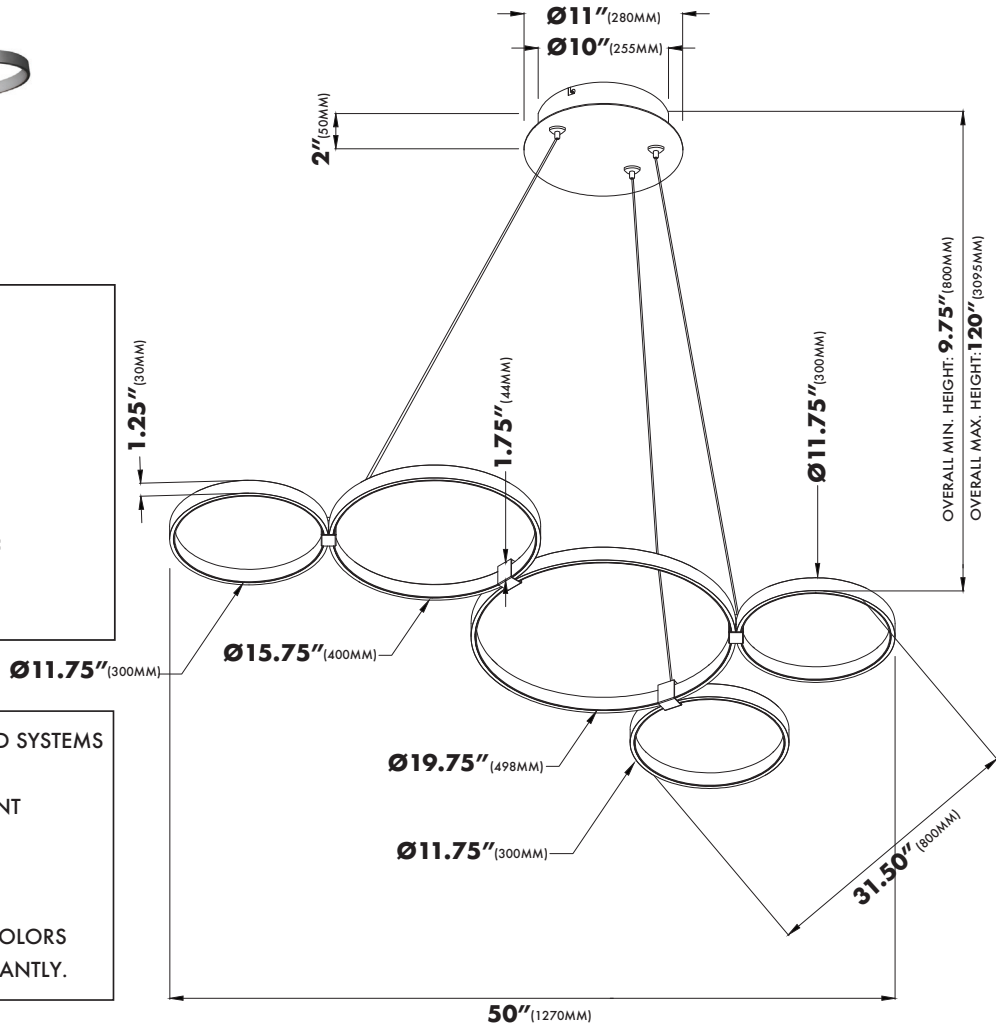

FEATURES

- Aluminum Body / Acrylic Prismatic Lens
- Suspension Fixture w/ Angle and Height Adjustable Cables
- 2780 Lumens
- 83 Watts / 120 Volts / >80 CRI
- 3000 Kelvin Color Temperature
- Dimmable LED (15% - 100%) with ELV - Electric Low Voltage Dimmers
- Dry Rated

**MODEL# VMC32410
DIMENSIONS**

CANOPY WIDTH: $\varnothing 11''$ (280MM)

OVERALL MAX. HEIGHT: **120''** (3048MM)

THE MEASUREMENTS ARE ROUNDED TO THE NEAREST 1/4''

AVAILABLE FINISHES

AL

BL