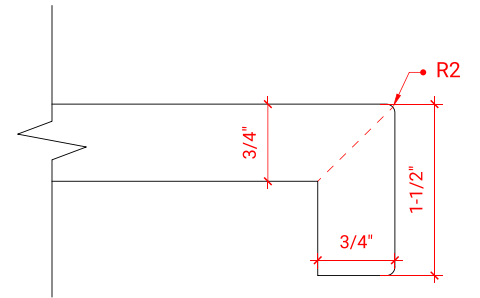

CAMBRIDGE 66" DOUBLE SINK BASE CABINET

ARIEL

A066D

BASE CABINET DIMENSIONS

66" W x 21.5" D x 34.5" H

FEATURES

- Solid wood frame & plywood panels
- Dovetail drawers and joints
- Soft closing doors & drawers

ARIEL

OVERALL DIMENSIONS

67" W x 22" D x 1.5" H

COUNTERTOP OPTIONS

Carrara Marble
CW-067D-REC-CT

White Quartz
WQ-067D-REC-CT

FEATURES

- Solid countertop with mitered edges & seams
- Undermount white rectangular sink
- Pre-drilled for 8" widespread faucet

INCLUDED

- Countertop
- Matching Backsplash
- Rectangle Sinks

COUNTERTOP PLAN VIEW

EDGE SIDE VIEW

THREE DIMENSIONAL COUNTERTOP VIEW