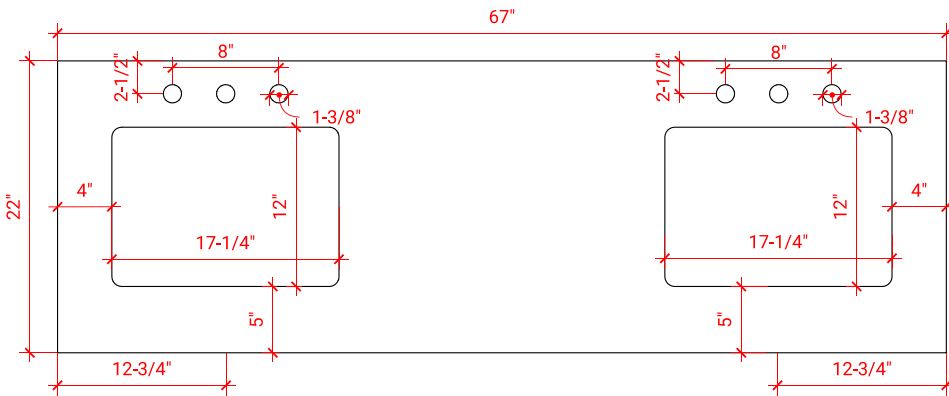

CAMBRIDGE 66" DOUBLE SINK BASE CABINET

ARIEL

A066D

BASE CABINET DIMENSIONS

66" W x 21.5" D x 34.5" H

FEATURES

- Solid wood frame & plywood panels
- Dovetail drawers and joints
- Soft closing doors & drawers

ARIEL

OVERALL DIMENSIONS

67" W x 22" D x 1.5" H

COUNTERTOP OPTIONS

Carrara Marble
CW-067D-REC-CT

White Quartz
WQ-067D-REC-CT

FEATURES

- Solid countertop with mitered edges & seams
- Undermount white rectangular sink
- Pre-drilled for 8" widespread faucet

INCLUDED

- Countertop
- Matching Backsplash
- Rectangle Sinks

COUNTERTOP PLAN VIEW

EDGE SIDE VIEW

THREE DIMENSIONAL COUNTERTOP VIEW