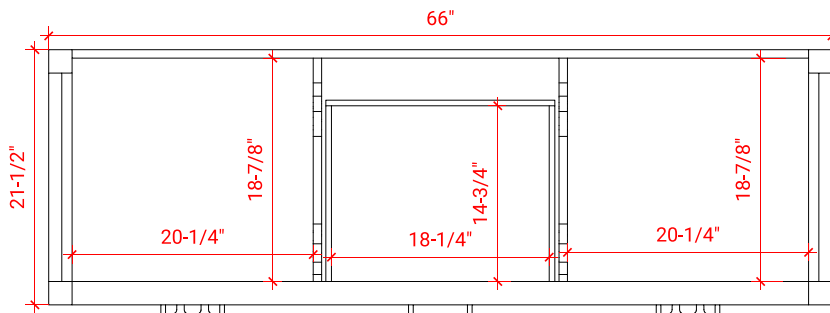

CAMBRIDGE 66" DOUBLE SINK BASE CABINET

ARIEL

A066D

BASE CABINET DIMENSIONS

66" W x 21.5" D x 34.5" H

FEATURES

- Solid wood frame & plywood panels
- Dovetail drawers and joints
- Soft closing doors & drawers

HARDWARE FINISHES

Brushed Nickel Satin Brass Matte Black Polished Chrome

AVAILABLE COLORS

White Grey Midnight Blue Espresso

FRONT VIEW

SIDE VIEW

PLAN VIEW

67" DOUBLE RECTANGLE SINK COUNTERTOP WITH 1.5 IN. THICKNESS

ARIEL

OVERALL DIMENSIONS

67" W x 22" D x 1.5" H

COUNTERTOP OPTIONS

Carrara Marble
CW-067D-REC-CT

White Quartz
WQ-067D-REC-CT

FEATURES

- Solid countertop with mitered edges & seams
- Undermount white rectangular sink
- Pre-drilled for 8" widespread faucet

INCLUDED

- Countertop
- Matching Backsplash
- Rectangle Sinks

COUNTERTOP PLAN VIEW

EDGE SIDE VIEW

THREE DIMENSIONAL COUNTERTOP VIEW