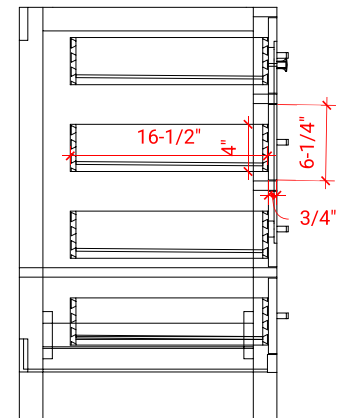

CAMBRIDGE 66" DOUBLE SINK BASE CABINET

ARIEL

A066D

BASE CABINET DIMENSIONS

66" W x 21.5" D x 34.5" H

FEATURES

- Solid wood frame & plywood panels
- Dovetail drawers and joints
- Soft closing doors & drawers

HARDWARE FINISHES

Brushed Nickel Satin Brass Matte Black Polished Chrome

AVAILABLE COLORS

White Grey Midnight Blue Espresso

FRONT VIEW

SIDE VIEW

PLAN VIEW

67" DOUBLE RECTANGLE SINK COUNTERTOP WITH 1.5 IN. THICKNESS

ARIEL

OVERALL DIMENSIONS

67" W x 22" D x 1.5" H

COUNTERTOP OPTIONS

Carrara Marble
CW-067D-REC-CT

White Quartz
WQ-067D-REC-CT

FEATURES

- Solid countertop with mitered edges & seams
- Undermount white rectangular sink
- Pre-drilled for 8" widespread faucet

INCLUDED

- Countertop
- Matching Backsplash
- Rectangle Sinks

COUNTERTOP PLAN VIEW

EDGE SIDE VIEW

THREE DIMENSIONAL COUNTERTOP VIEW