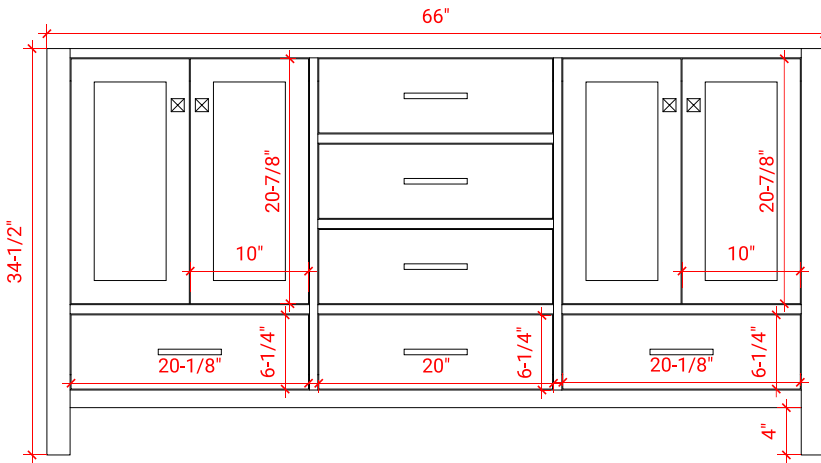

CAMBRIDGE 66" DOUBLE SINK BASE CABINET

ARIEL

A066D

BASE CABINET DIMENSIONS

66" W x 21.5" D x 34.5" H

FEATURES

- Solid wood frame & plywood panels
- Dovetail drawers and joints
- Soft closing doors & drawers

HARDWARE FINISHES

Brushed Nickel Satin Brass Matte Black Polished Chrome

AVAILABLE COLORS

White Grey Midnight Blue Espresso

FRONT VIEW

SIDE VIEW

PLAN VIEW

67" DOUBLE RECTANGLE SINK COUNTERTOP WITH 1.5 IN. THICKNESS

ARIEL

OVERALL DIMENSIONS

67" W x 22" D x 1.5" H

COUNTERTOP OPTIONS

Carrara Marble
CW-067D-REC-CT

White Quartz
WQ-067D-REC-CT

FEATURES

- Solid countertop with mitered edges & seams
- Undermount white rectangular sink
- Pre-drilled for 8" widespread faucet

INCLUDED

- Countertop
- Matching Backsplash
- Rectangle Sinks

COUNTERTOP PLAN VIEW

EDGE SIDE VIEW

THREE DIMENSIONAL COUNTERTOP VIEW