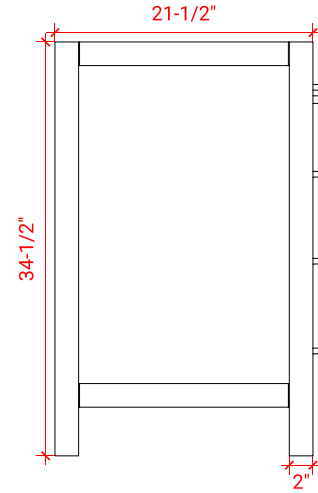

CAMBRIDGE 66" DOUBLE SINK BASE CABINET

ARIEL

A066D

BASE CABINET DIMENSIONS

66" W x 21.5" D x 34.5" H

FEATURES

- Solid wood frame & plywood panels
- Dovetail drawers and joints
- Soft closing doors & drawers

HARDWARE FINISHES

Brushed Nickel Satin Brass Matte Black Polished Chrome

AVAILABLE COLORS

White Grey Midnight Blue Espresso

FRONT VIEW

SIDE VIEW

PLAN VIEW

67" DOUBLE RECTANGLE SINK COUNTERTOP WITH 1.5 IN. THICKNESS

ARIEL

OVERALL DIMENSIONS

67" W x 22" D x 1.5" H

COUNTERTOP OPTIONS

Carrara Marble
CW-067D-REC-CT

White Quartz
WQ-067D-REC-CT

FEATURES

- Solid countertop with mitered edges & seams
- Undermount white rectangular sink
- Pre-drilled for 8" widespread faucet

INCLUDED

- Countertop
- Matching Backsplash
- Rectangle Sinks

COUNTERTOP PLAN VIEW

EDGE SIDE VIEW

THREE DIMENSIONAL COUNTERTOP VIEW